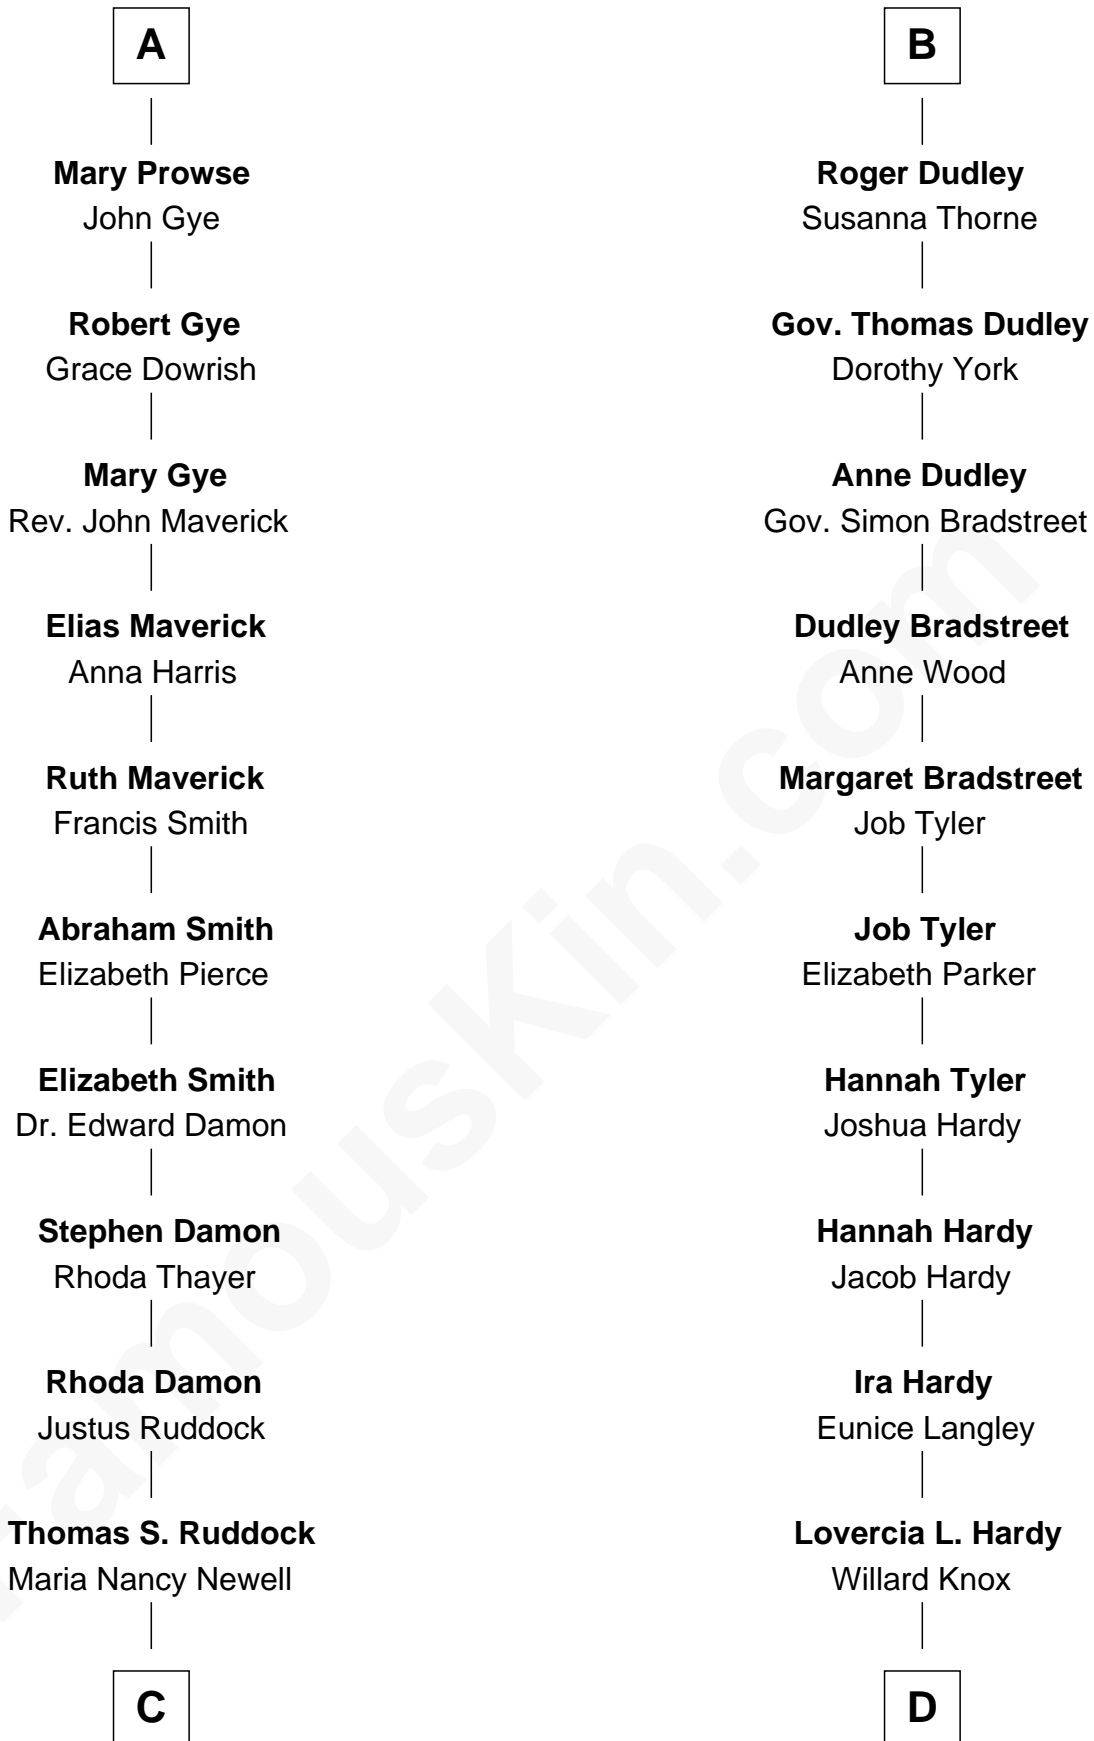

FamousKin.com Relationship Chart of

Sarah Palin

9th Governor of Alaska

20th cousin of

James Taylor

Singer-Songwriter

Sir Maurice de Berkeley

Eve la Zouche

Cecily Willoughby

Sir John Sutton

Cecily Grey

Sir Henry Dudley

- - - - - Ashton

Probable

B

C

May Belle Ruddock
Henry Charles Brandt

Nellie Marie Brandt
Charles Francis Heath

Charles Richard Heath
Sarah Sheeran

Sarah Palin
9th Governor of Alaska

D

Fred Charles Knox
Ruth Elizabeth Collins

Ella Angelique Knox
Henry Herman Woodard

Gertrude Arline Woodard
Dr. Isaac Montrose Taylor

James Taylor
Singer-Songwriter

FamousKin.com