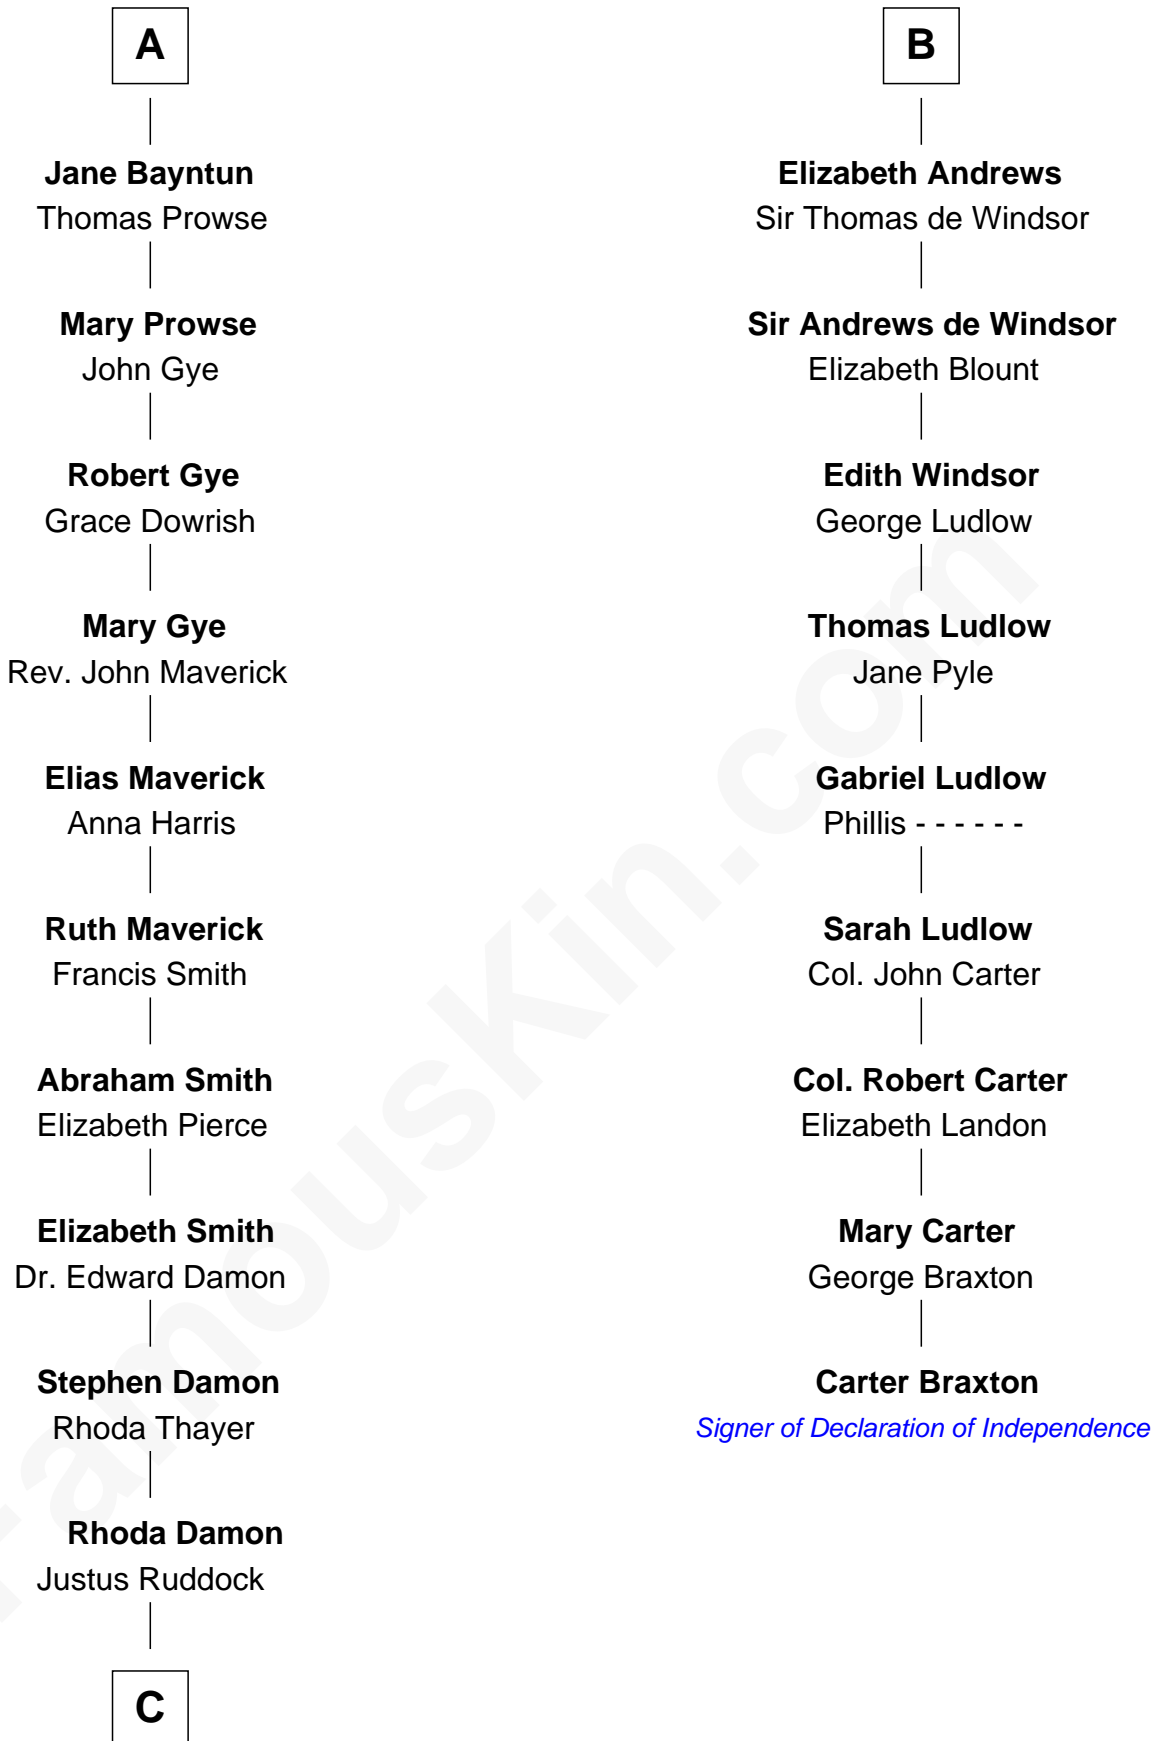

# FamousKin.com Relationship Chart of

**Sarah Palin**

*9th Governor of Alaska*

15th cousin 6 times removed of

**Carter Braxton**

*Signer of the Declaration of Independence*

**C**

Thomas S. Ruddock

Maria Nancy Newell

May Belle Ruddock

Henry Charles Brandt

Nellie Marie Brandt

Charles Francis Heath

Charles Richard Heath

Sarah Sheeran

**Sarah Palin**

*9th Governor of Alaska*

FamousKin.com