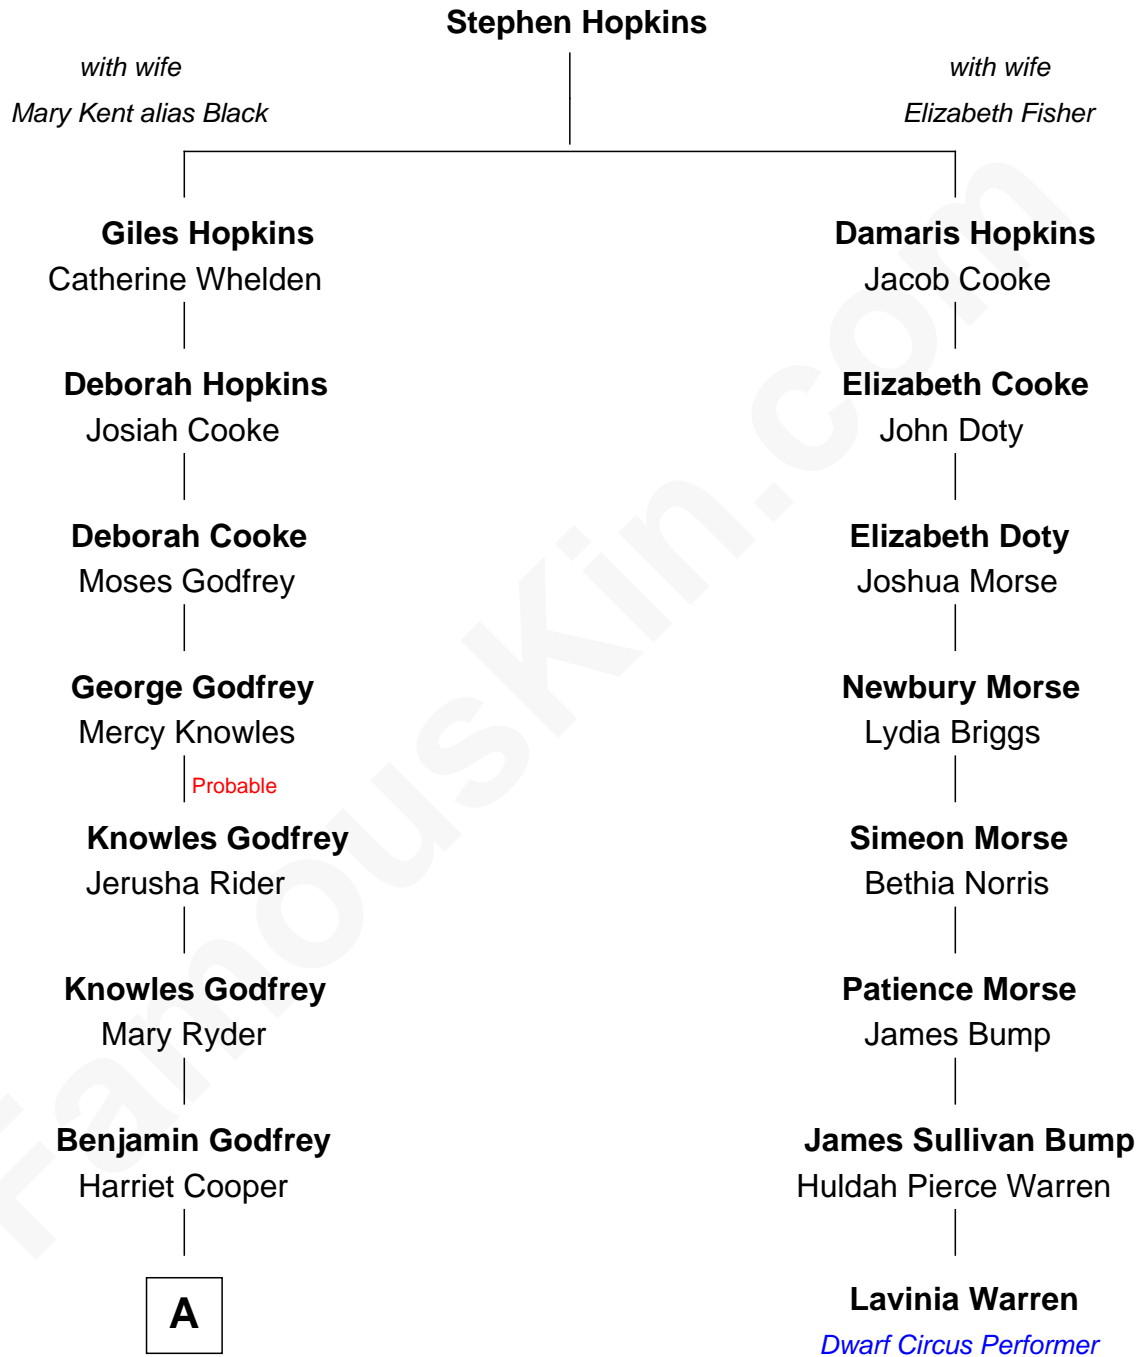

# FamousKin.com

## Relationship Chart of Sarah Palin

9th Governor of Alaska

7th cousin 5 times removed of

**Lavinia Warren**

Dwarf Circus Performer

**A**

James Ryder Godfrey

Lodema Curtiss