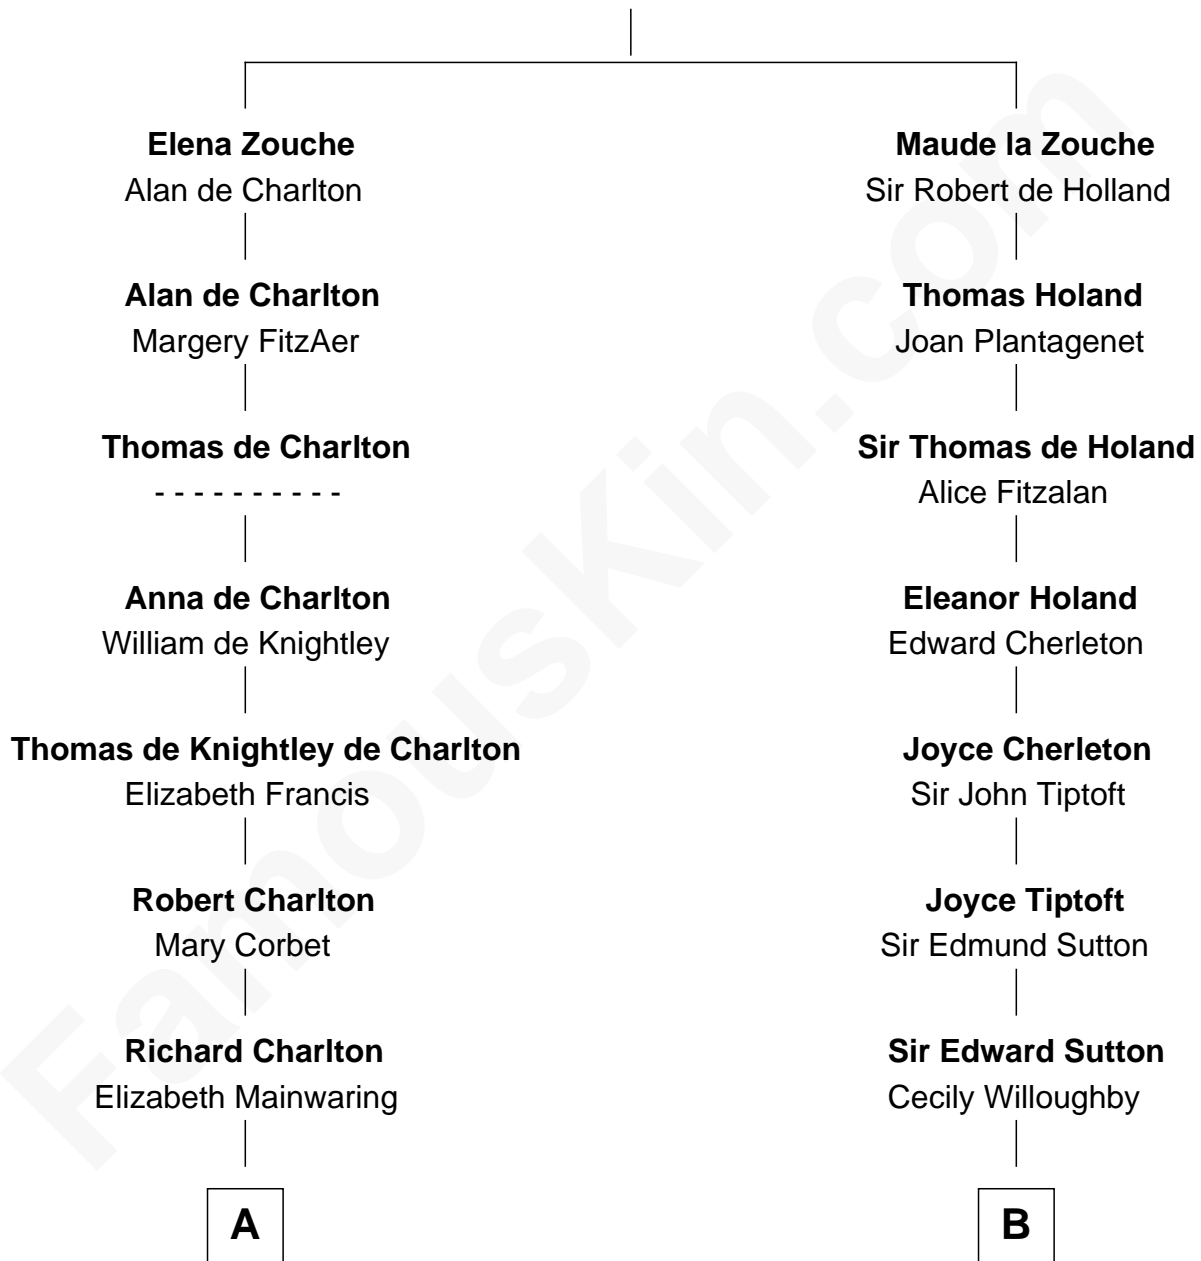

FamousKin.com Relationship Chart of

Sarah Palin

9th Governor of Alaska

21st cousin of

Bill Weld

68th Governor of Massachusetts

Sir Alan la Zouche

Eleanor de Segrave

Sarah Sheeran

Sarah Palin

9th Governor of Alaska

D

Harriet Low

John Babcock Hillard

Harriet Hillard

William Augustus White