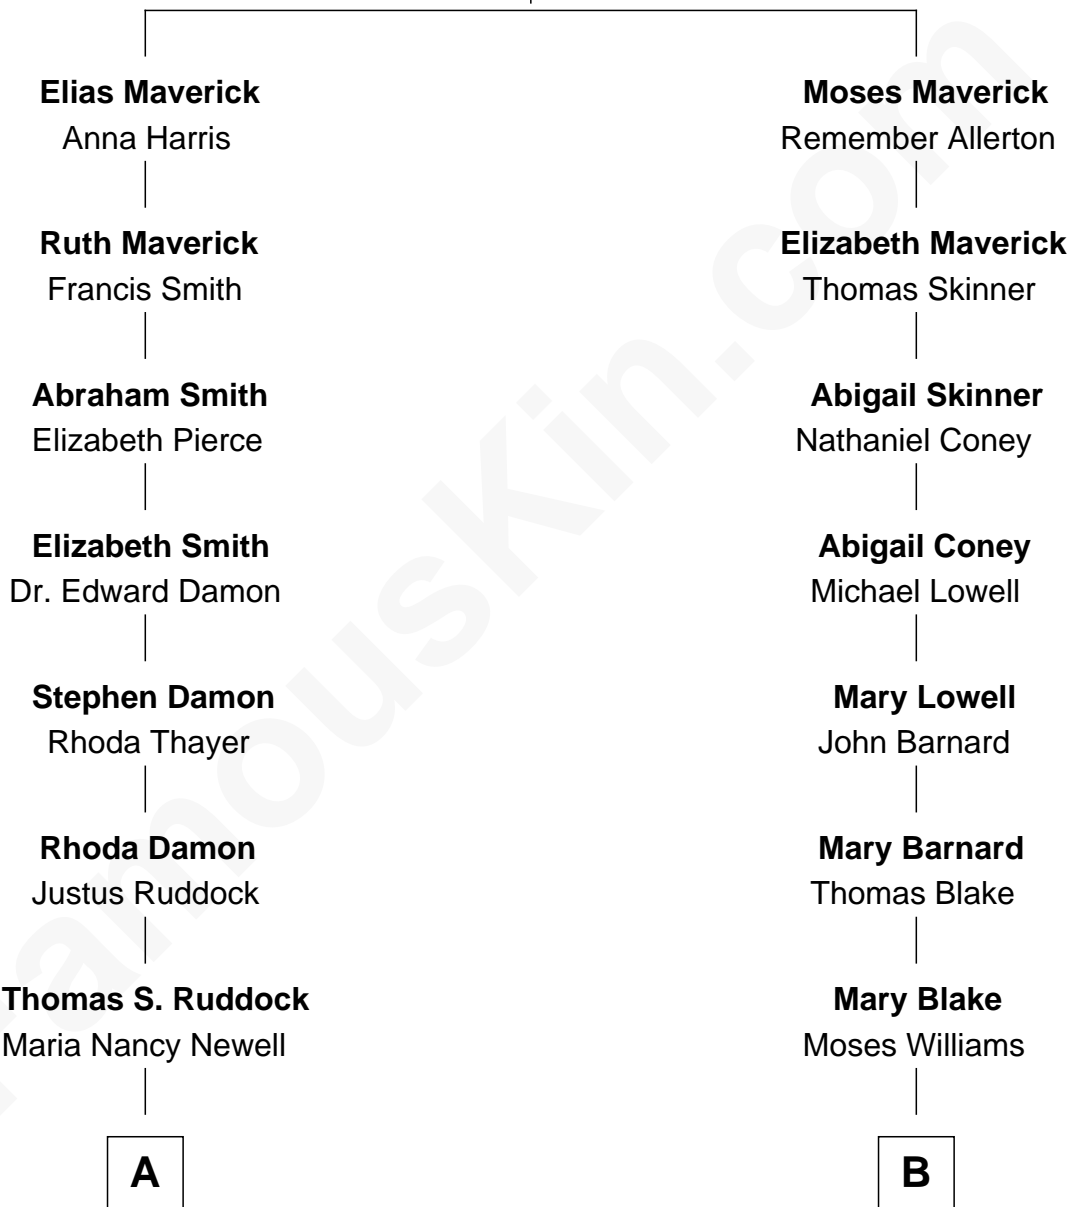

FamousKin.com Relationship Chart of

Sarah Palin

9th Governor of Alaska

10th cousin 1 time removed of

Bill Weld

68th Governor of Massachusetts

John Maverick

Mary Gye

A

May Belle Ruddock
Henry Charles Brandt

Nellie Marie Brandt
Charles Francis Heath

Charles Richard Heath
Sarah Sheeran

Sarah Palin
9th Governor of Alaska

B

Sarah Elizabeth Williams
William Henry Slocum

Mary Blake Slocum
John White Treadwell Nichols