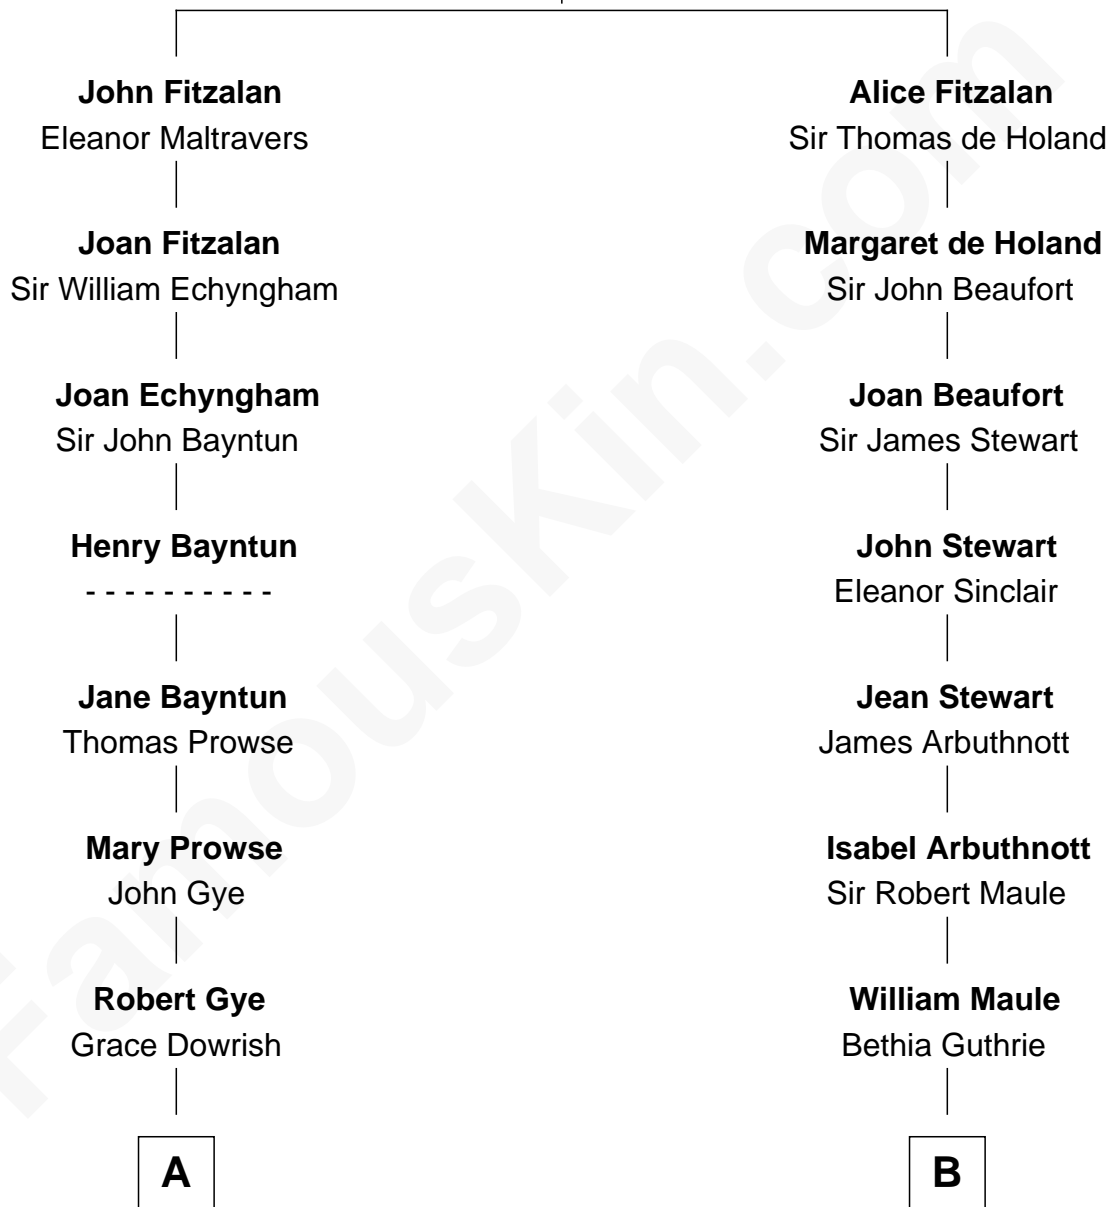

FamousKin.com Relationship Chart of

Sarah Palin

9th Governor of Alaska

15th cousin 3 times removed of

Helen Keller

Author and Activist

Richard Fitzalan
Eleanor Plantagenet

C

—
Charles Richard Heath

Sarah Sheeran

—
Sarah Palin

9th Governor of Alaska

FamousKin.com