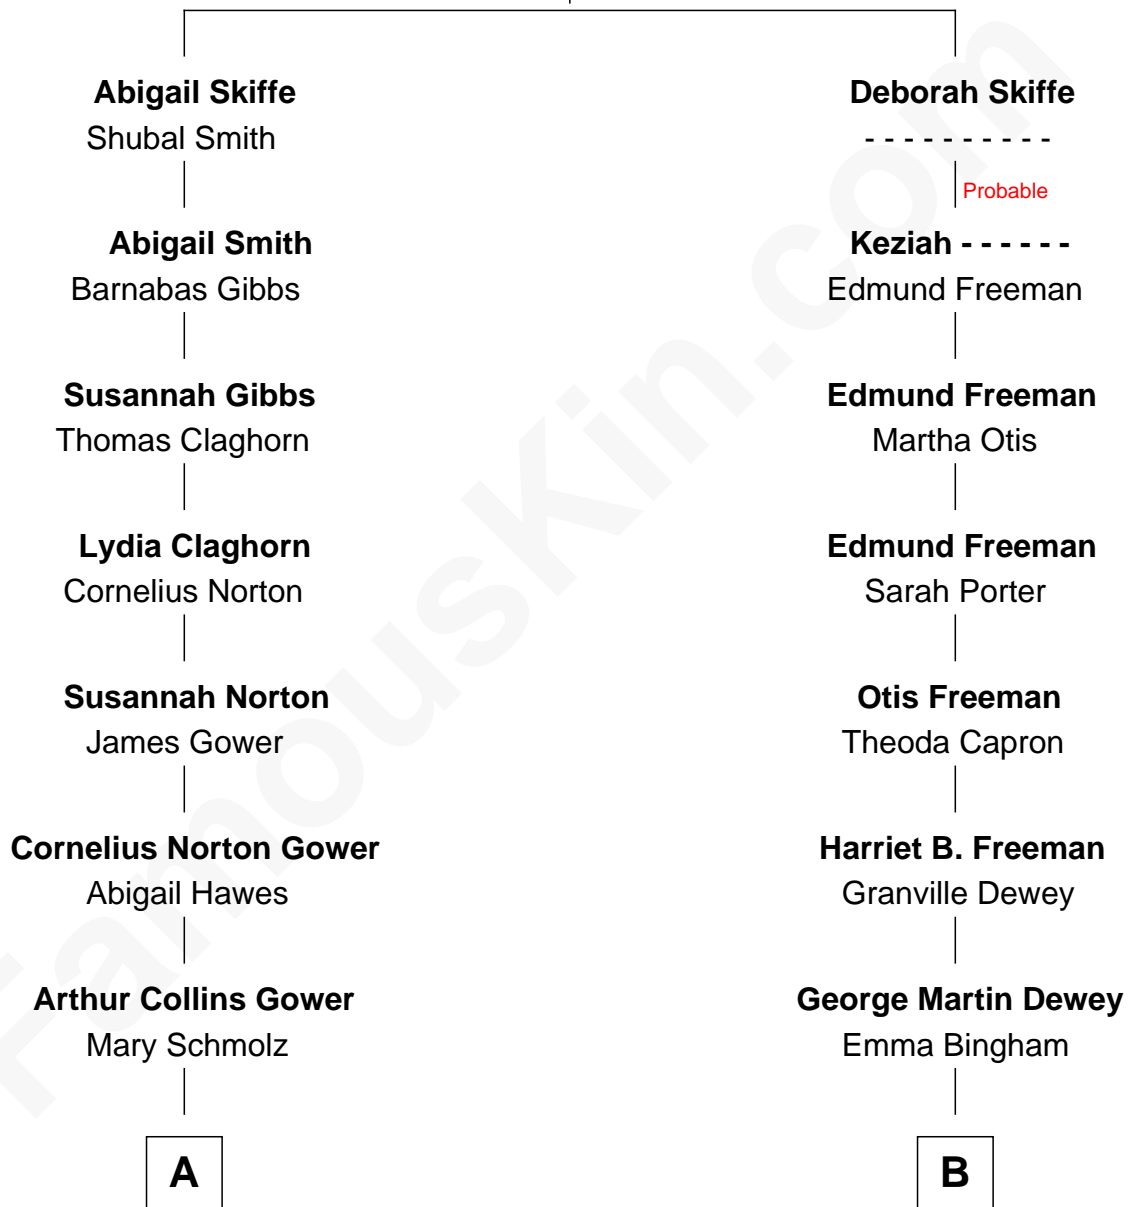

FamousKin.com

Relationship Chart of Sarah Palin

9th Governor of Alaska

8th cousin 2 times removed of

Thomas Edmund Dewey

47th Governor of New York

Stephen Skiffe

Lydia Snow

A

James Carl Gower
Cora Godfrey Strong

Helen Louise Gower
Clement James Sheeran

Sarah Sheeran
Charles Richard Heath

Sarah Palin
9th Governor of Alaska

B

George Martin Dewey
Annie L. Thomas

Thomas Edmund Dewey
47th Governor of New York