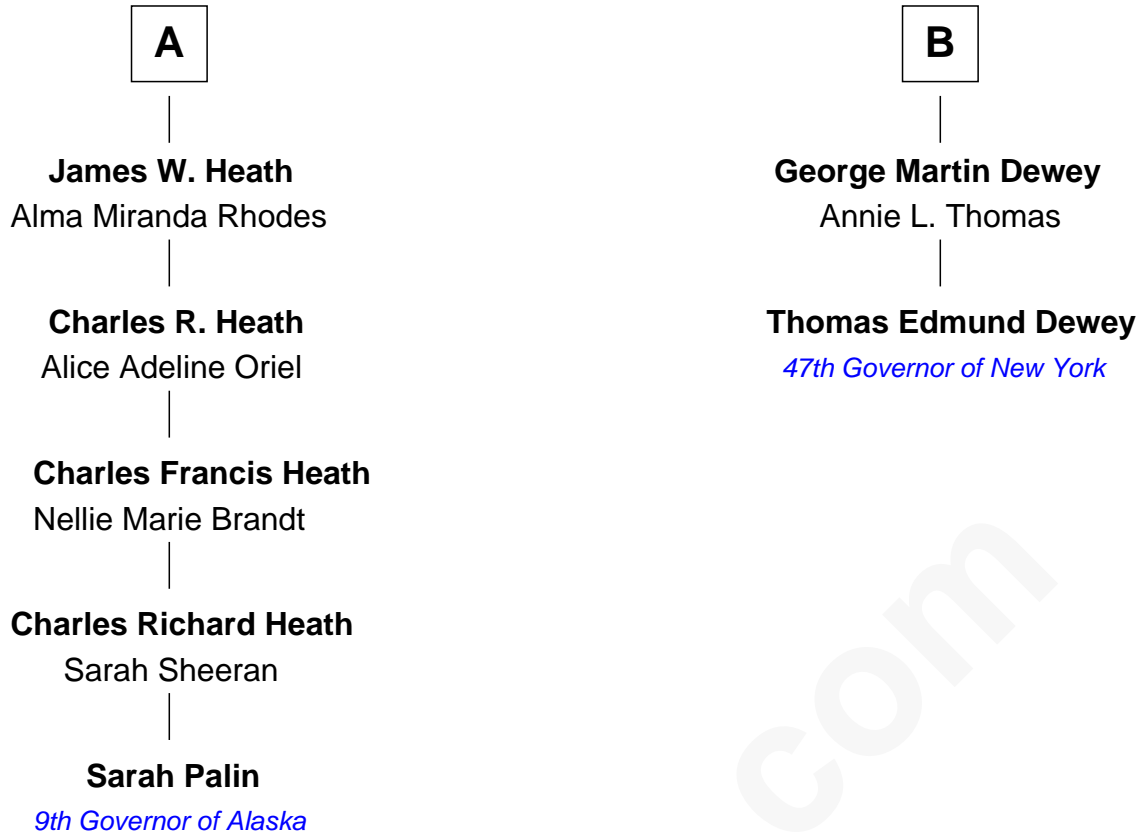

FamousKin.com Relationship Chart of

Sarah Palin

9th Governor of Alaska

8th cousin 3 times removed of

Thomas Edmund Dewey

47th Governor of New York

Robert Royce

Mary - - - - -

FamousKin.com