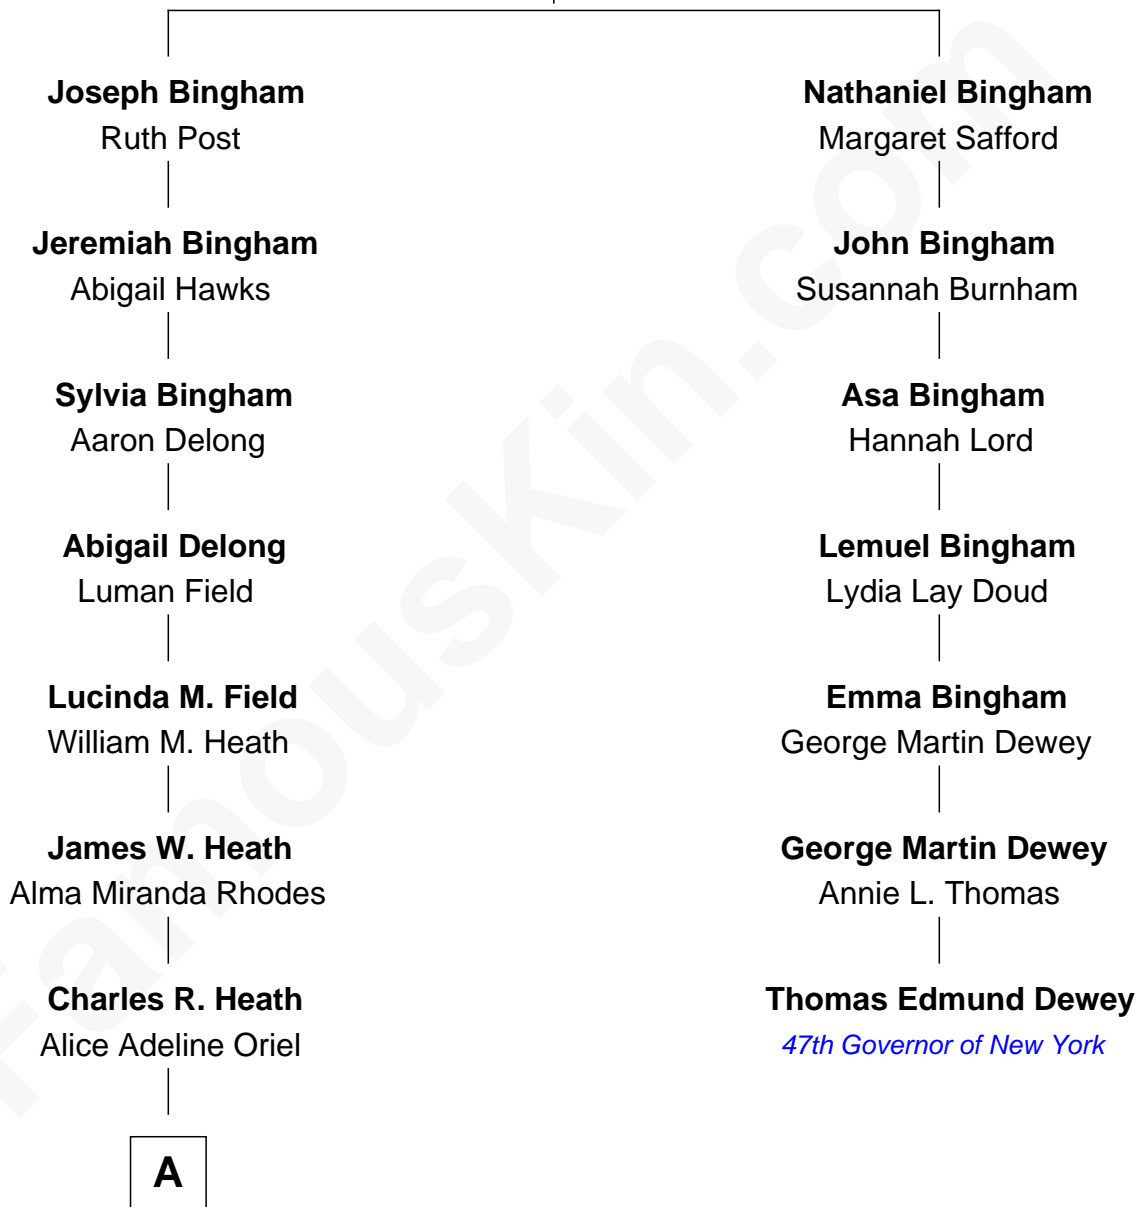

FamousKin.com

Relationship Chart of Sarah Palin

9th Governor of Alaska

6th cousin 3 times removed of

Thomas Edmund Dewey
47th Governor of New York

Thomas Bingham
Hannah Backus

A

—
Charles Francis Heath

Nellie Marie Brandt

—
Charles Richard Heath

Sarah Sheeran

—
Sarah Palin

9th Governor of Alaska

FamousKin.com