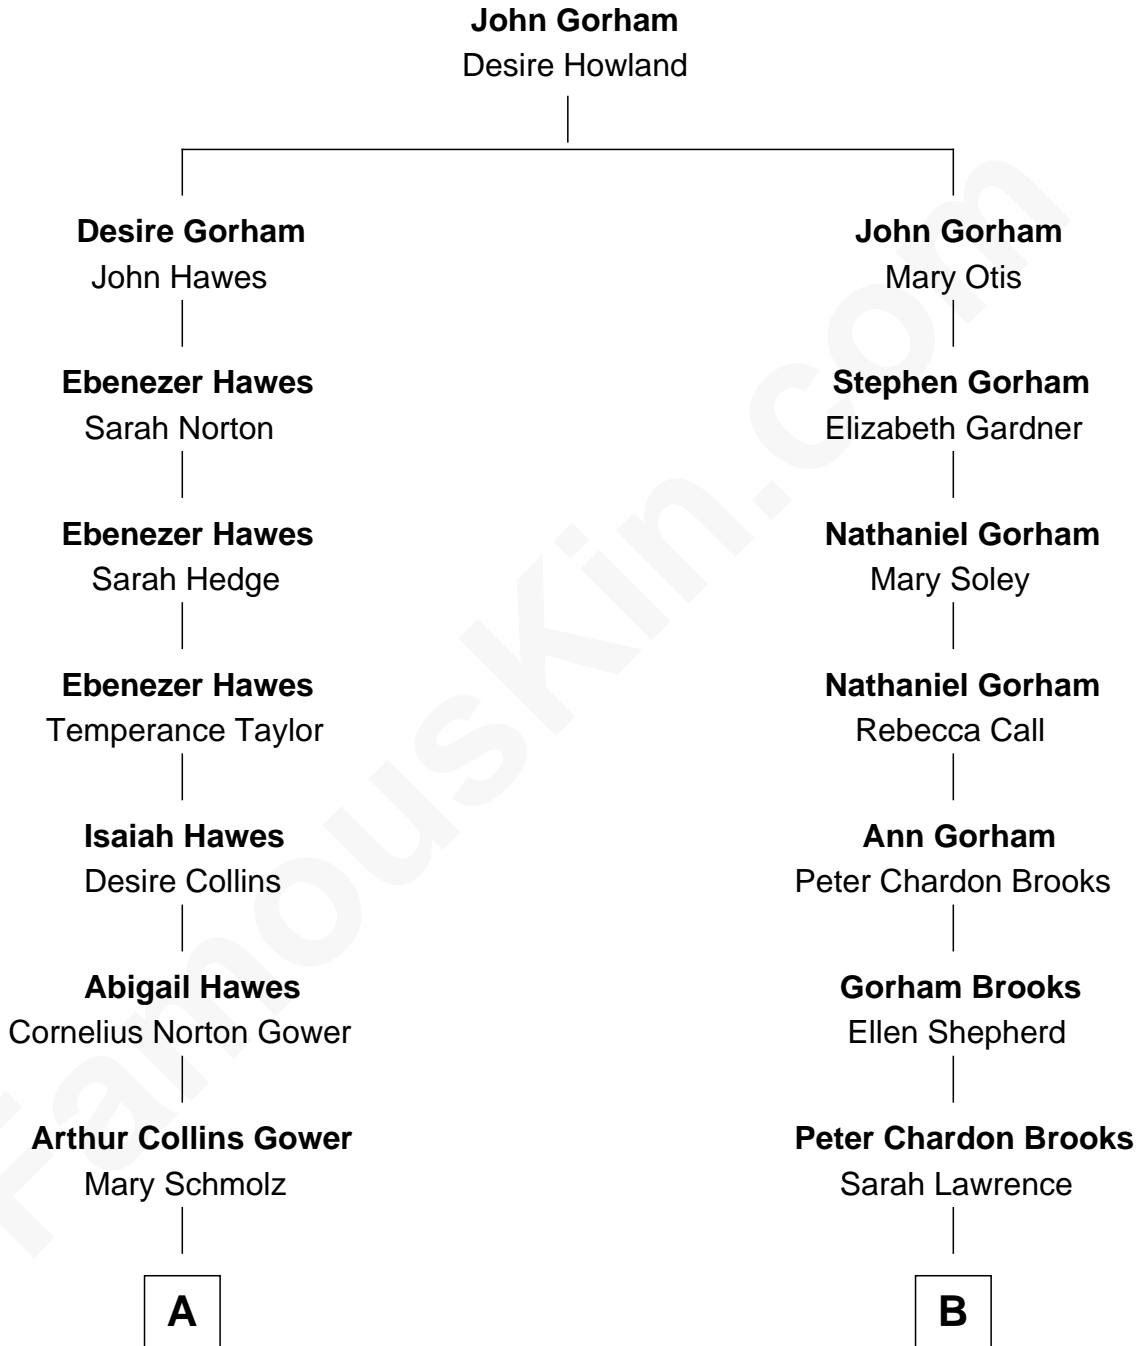

FamousKin.com Relationship Chart of

Sarah Palin

9th Governor of Alaska

8th cousin 2 times removed of

Leverett Saltonstall

55th Governor of Massachusetts

A

James Carl Gower
Cora Godfrey Strong

Helen Louise Gower
Clement James Sheeran

Sarah Sheeran
Charles Richard Heath

Sarah Palin
9th Governor of Alaska

B

Eleanor Brooks
Richard Middlecott Saltonstall

Leverett Saltonstall
55th Governor of Massachusetts