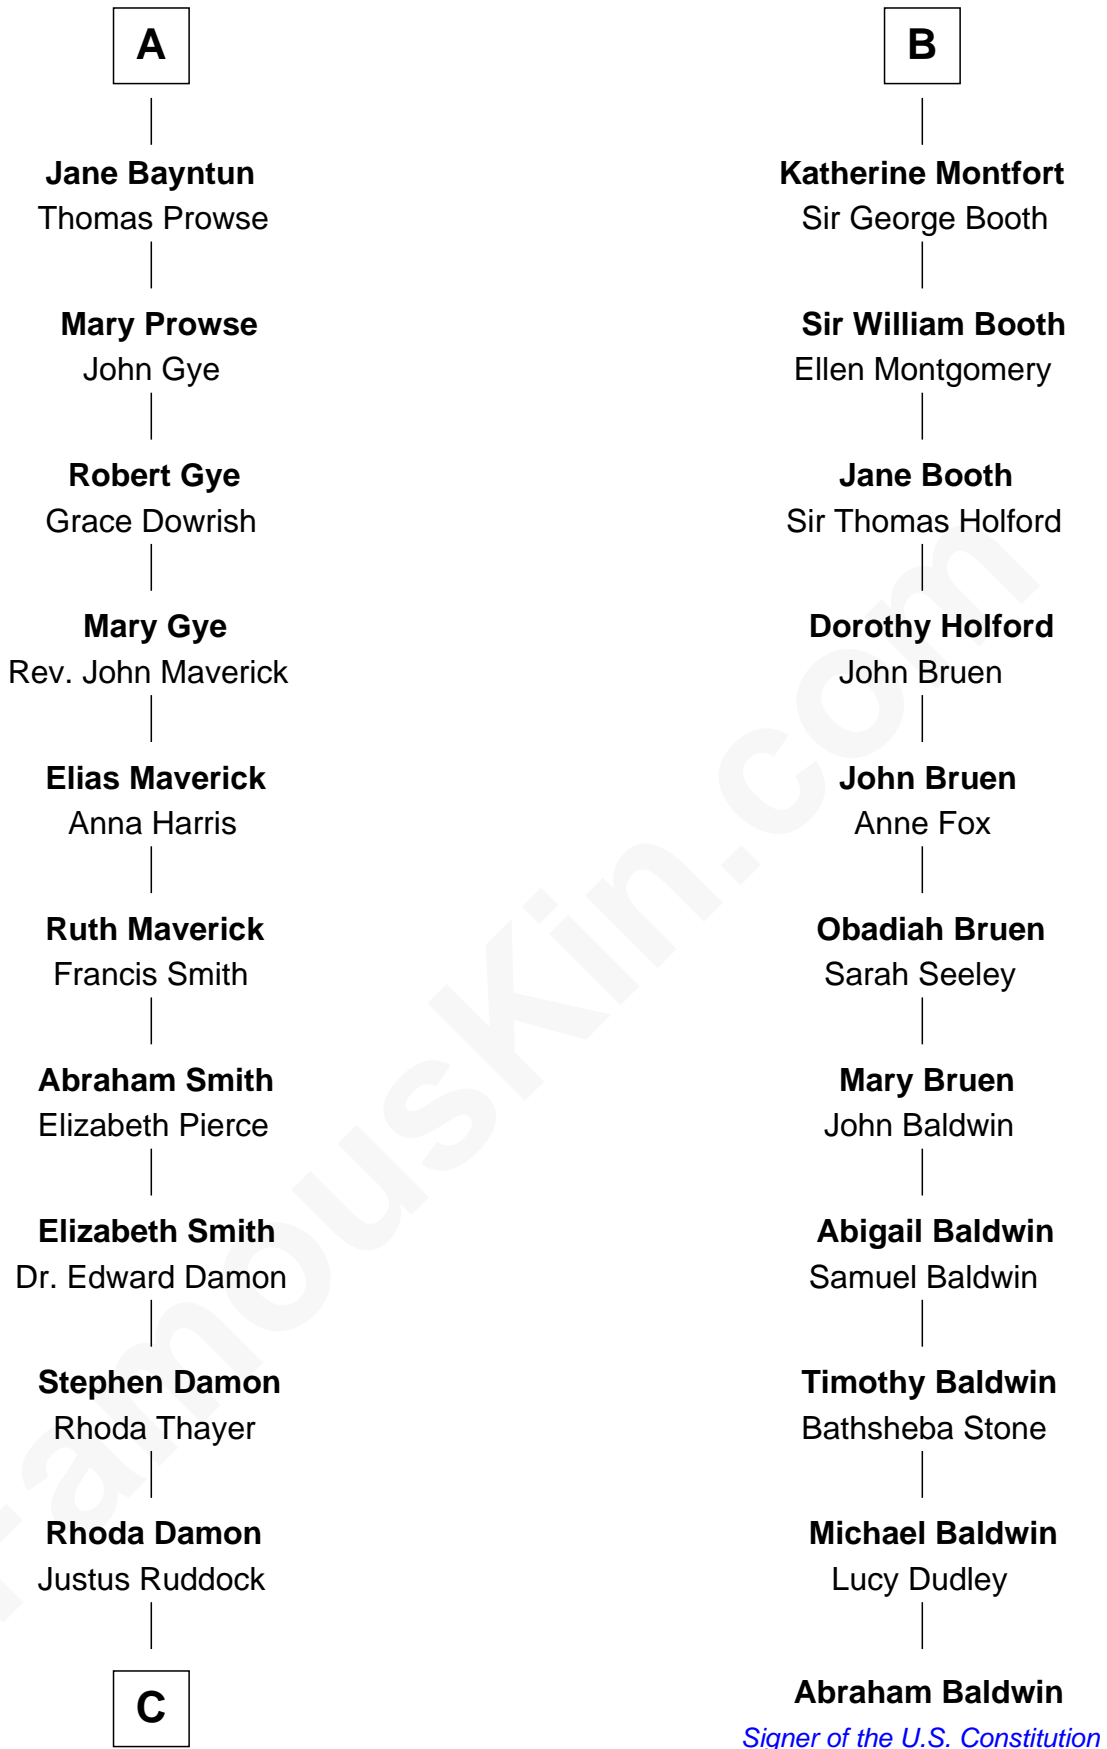

# FamousKin.com Relationship Chart of

**Sarah Palin**

*9th Governor of Alaska*

17th cousin 4 times removed of

**Abraham Baldwin**

*Signer of the U.S. Constitution*

**C**

Thomas S. Ruddock

Maria Nancy Newell

May Belle Ruddock

Henry Charles Brandt

Nellie Marie Brandt

Charles Francis Heath

Charles Richard Heath

Sarah Sheeran

**Sarah Palin**

*9th Governor of Alaska*

FamousKin.com