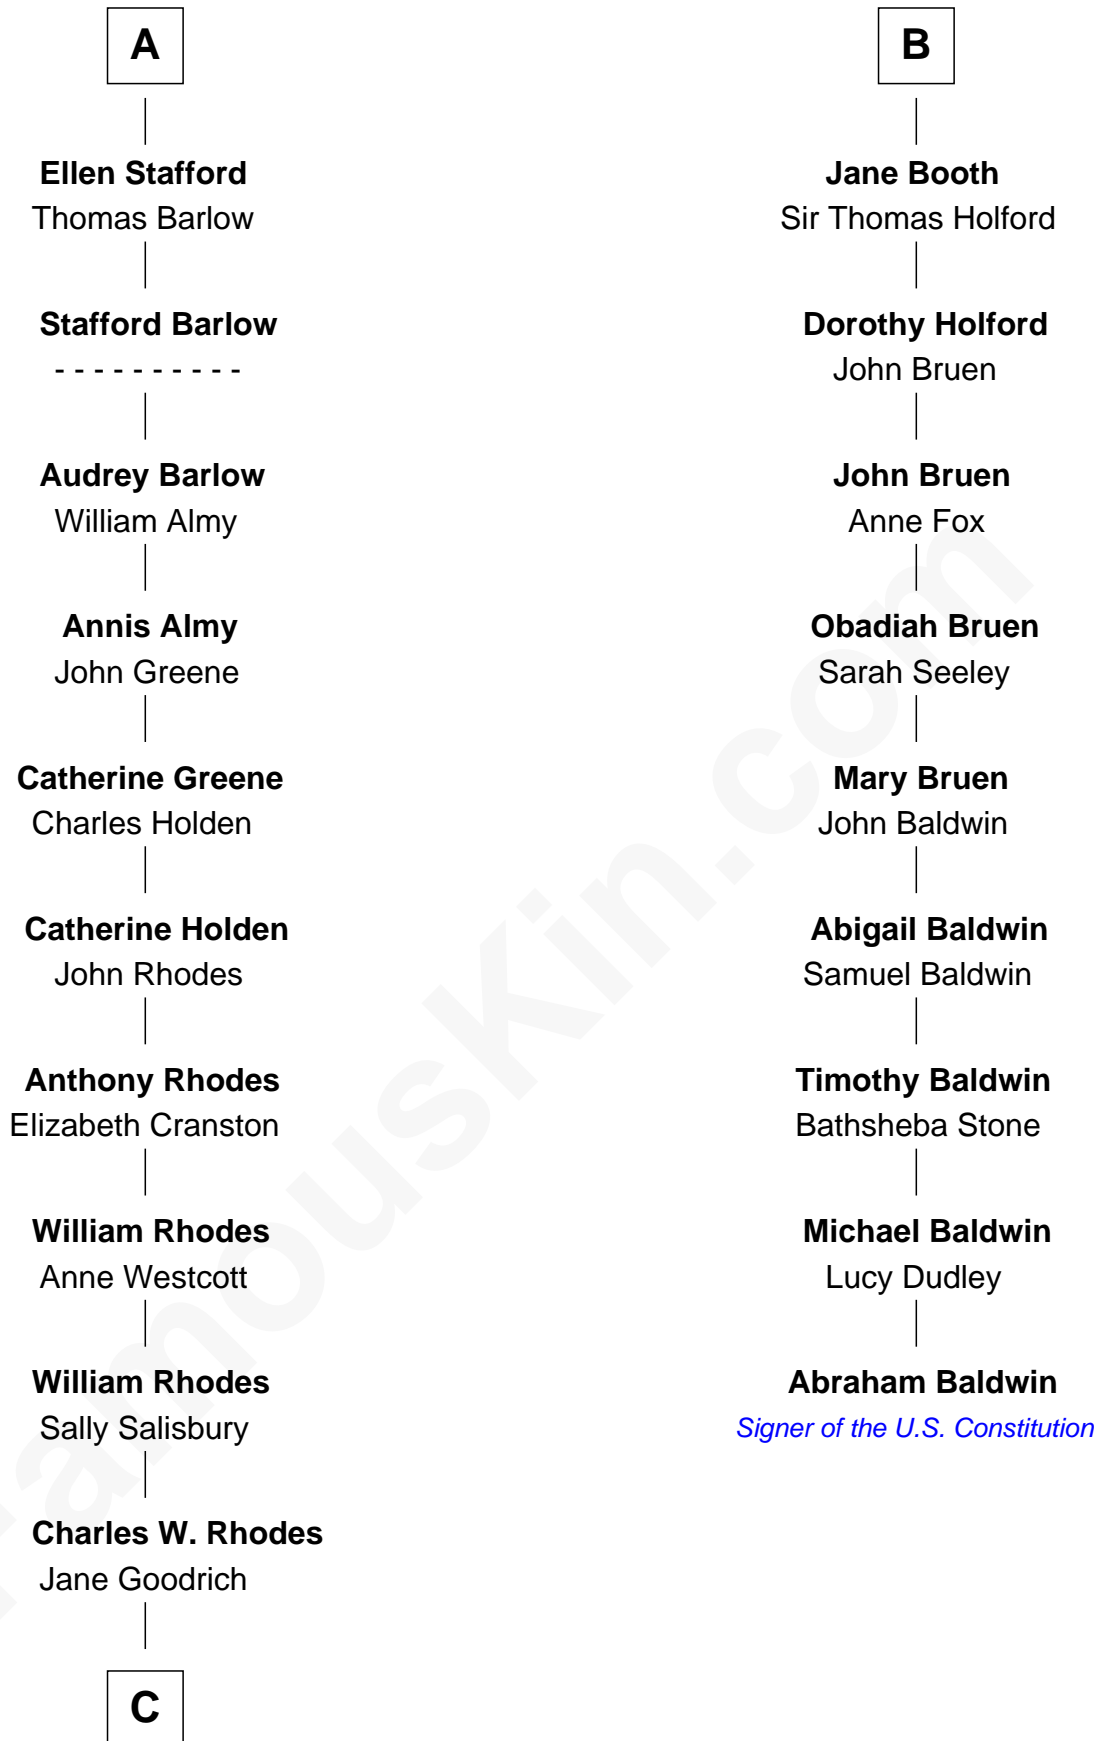

## Relationship Chart of Sarah Palin

9th Governor of Alaska

15th cousin 6 times removed of

**Abraham Baldwin**

Signer of the U.S. Constitution

**C**

—  
**Alma Miranda Rhodes**

James W. Heath

—  
**Charles R. Heath**

Alice Adeline Oriel

—  
**Charles Francis Heath**

Nellie Marie Brandt

—  
**Charles Richard Heath**

Sarah Sheeran

—  
**Sarah Palin**

*9th Governor of Alaska*