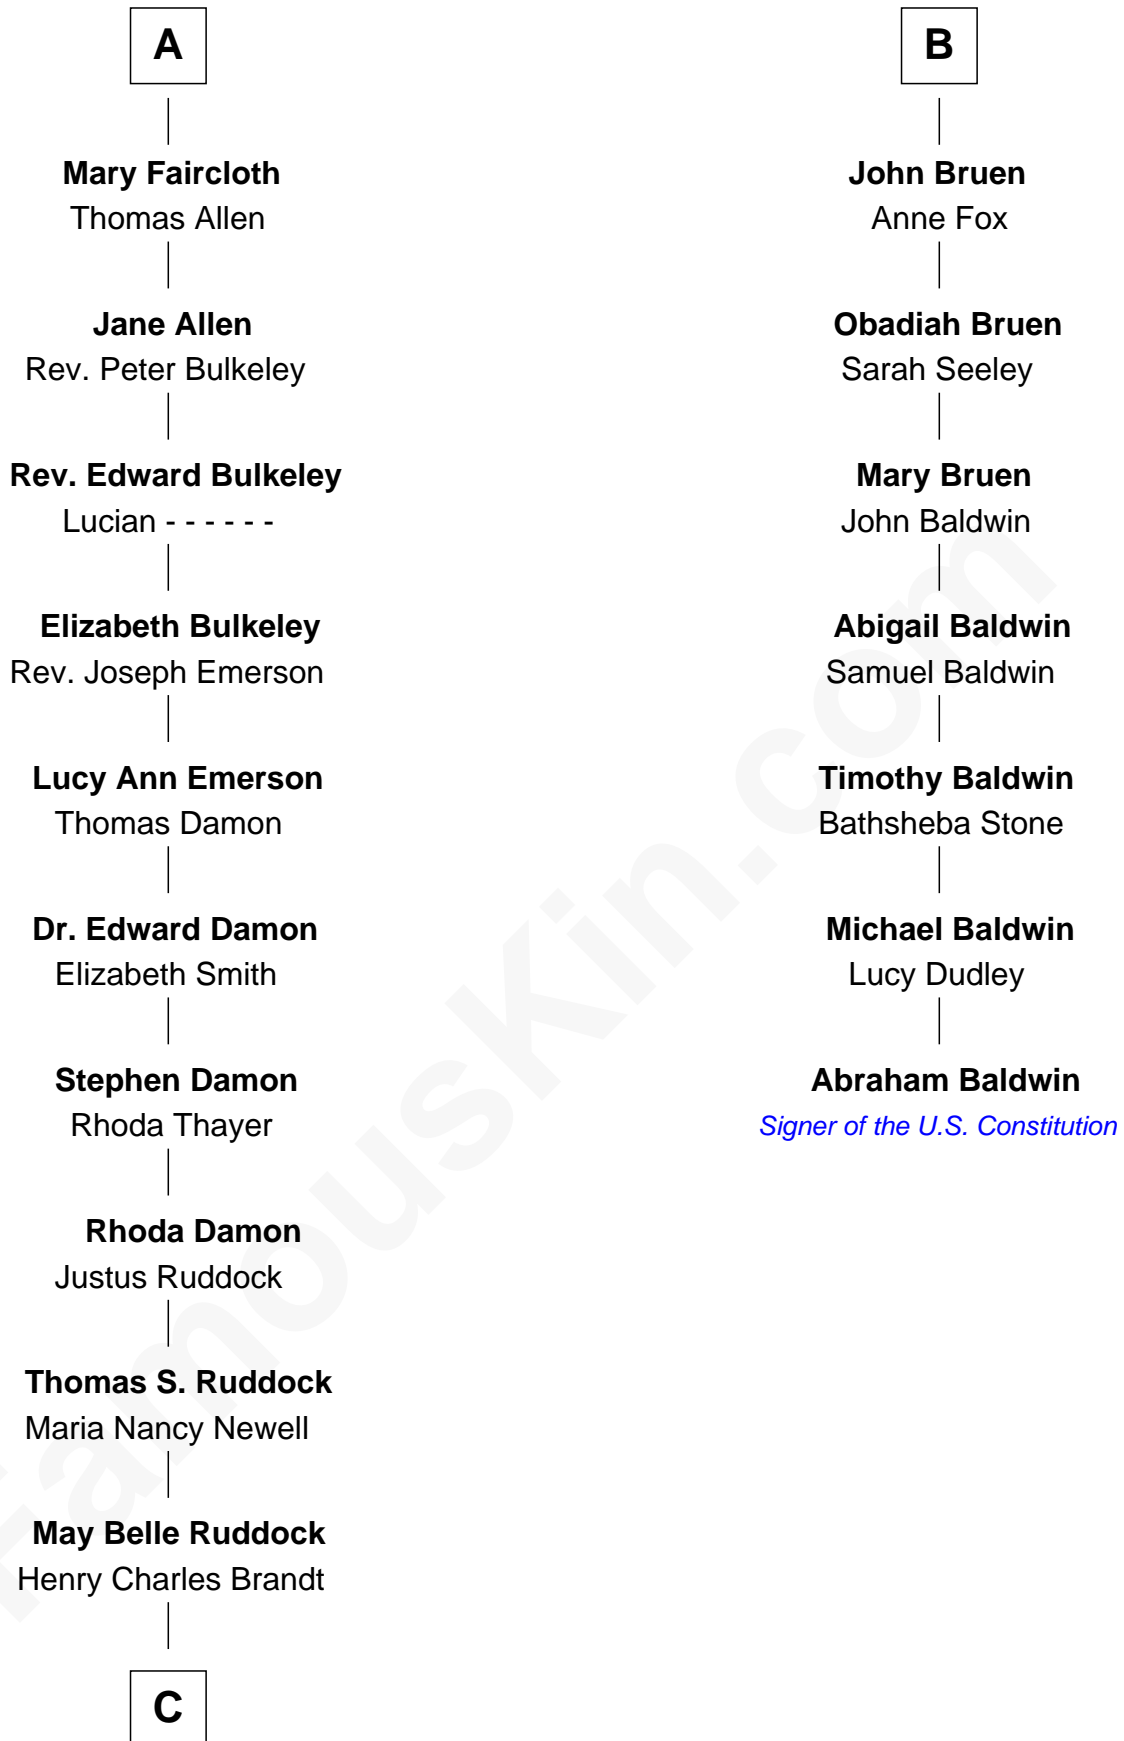

FamousKin.com

Relationship Chart of Sarah Palin

9th Governor of Alaska

13th cousin 6 times removed of

Abraham Baldwin

Signer of the U.S. Constitution

C

Nellie Marie Brandt
Charles Francis Heath

Charles Richard Heath
Sarah Sheeran

Sarah Palin
9th Governor of Alaska

FamousKin.com