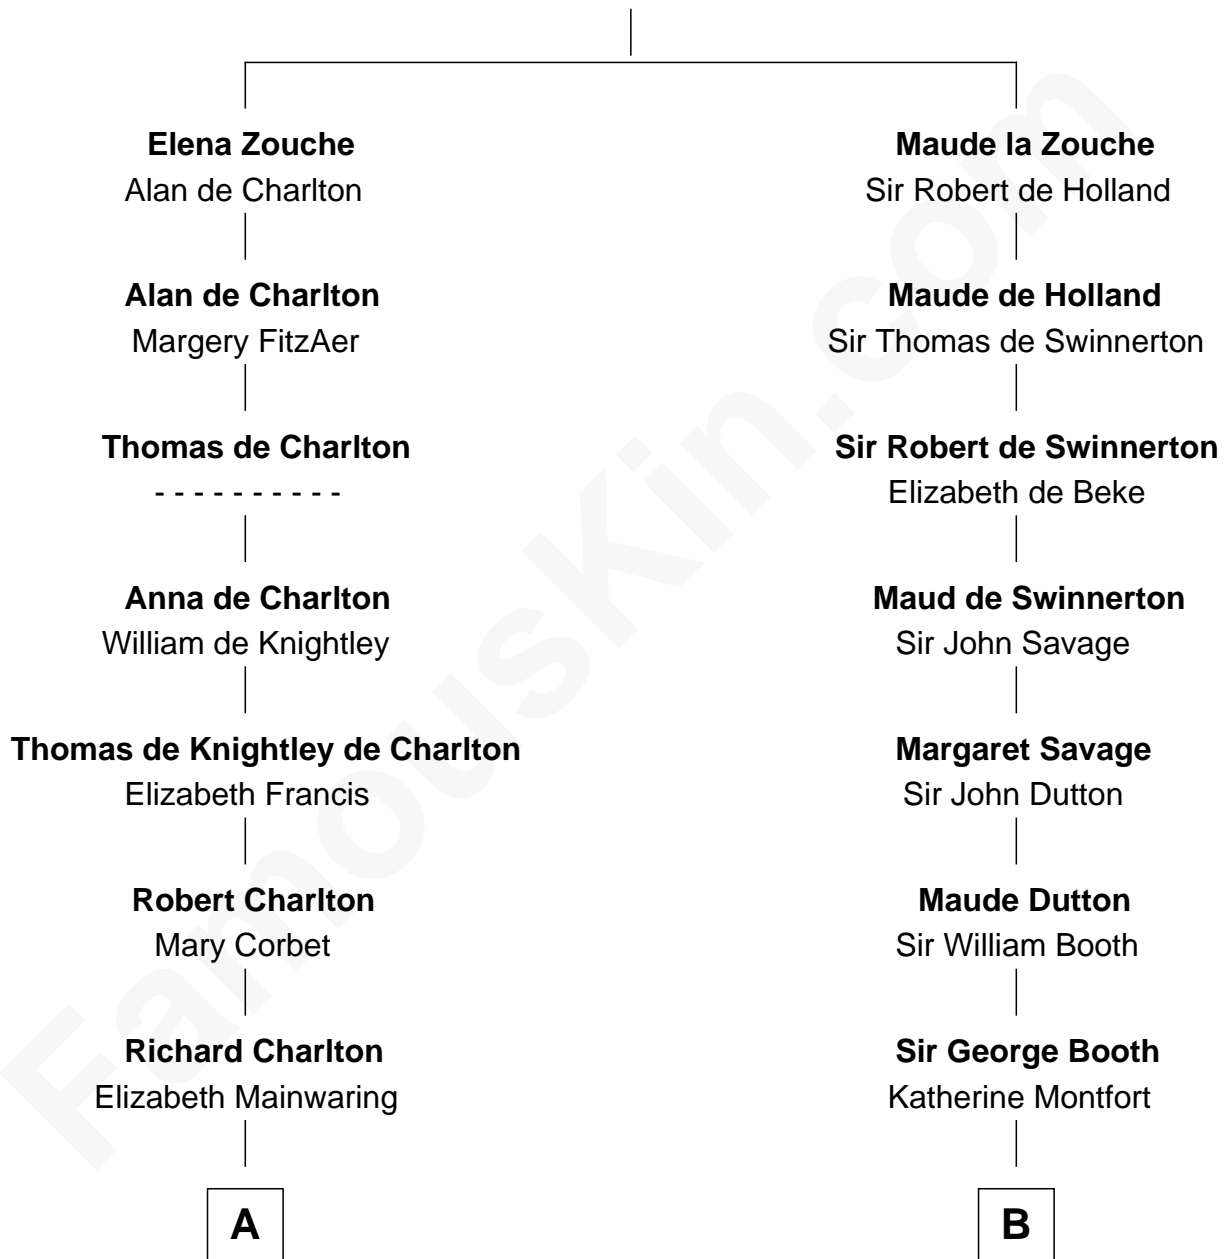

## Relationship Chart of Sarah Palin

9th Governor of Alaska

16th cousin 5 times removed of

**Abraham Baldwin**

Signer of the U.S. Constitution

**Sir Alan la Zouche**  
Eleanor de Segrave

**C**

—  
**Thomas S. Ruddock**  
Maria Nancy Newell

—  
**May Belle Ruddock**  
Henry Charles Brandt

—  
**Nellie Marie Brandt**  
Charles Francis Heath

—  
**Charles Richard Heath**  
Sarah Sheeran

—  
**Sarah Palin**  
*9th Governor of Alaska*

FamousKin.com