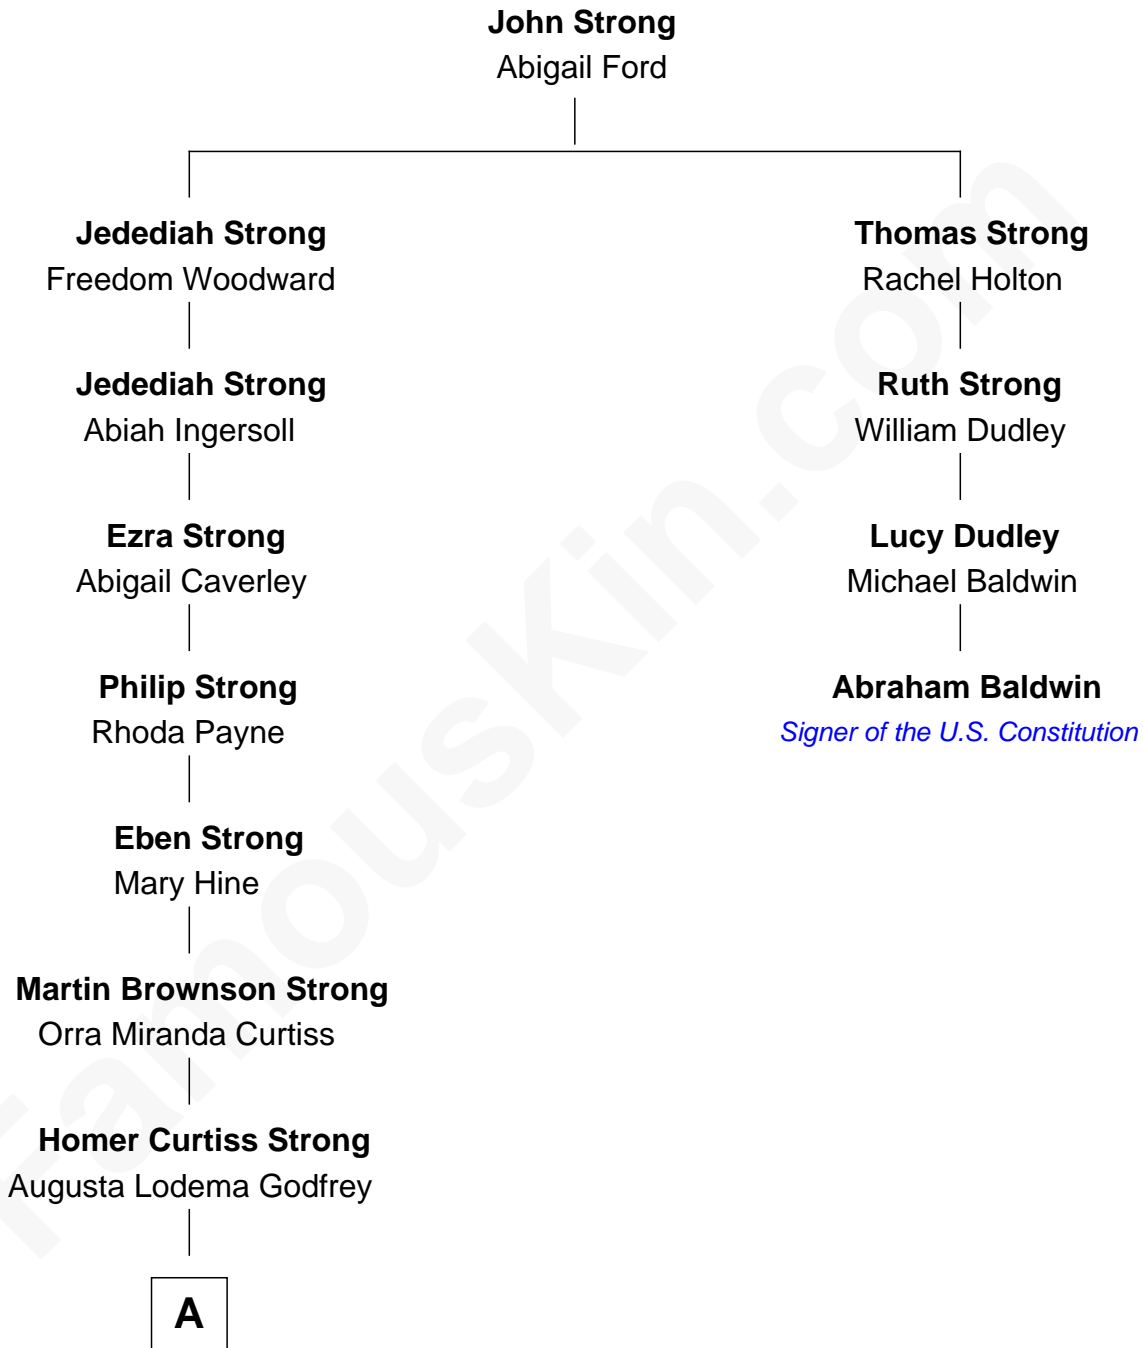

FamousKin.com Relationship Chart of

Sarah Palin

9th Governor of Alaska

3rd cousin 7 times removed of

Abraham Baldwin

Signer of the U.S. Constitution

A

—
Cora Godfrey Strong

James Carl Gower

—
Helen Louise Gower
Clement James Sheeran

—
Sarah Sheeran
Charles Richard Heath

—
Sarah Palin
9th Governor of Alaska

FamousKin.com