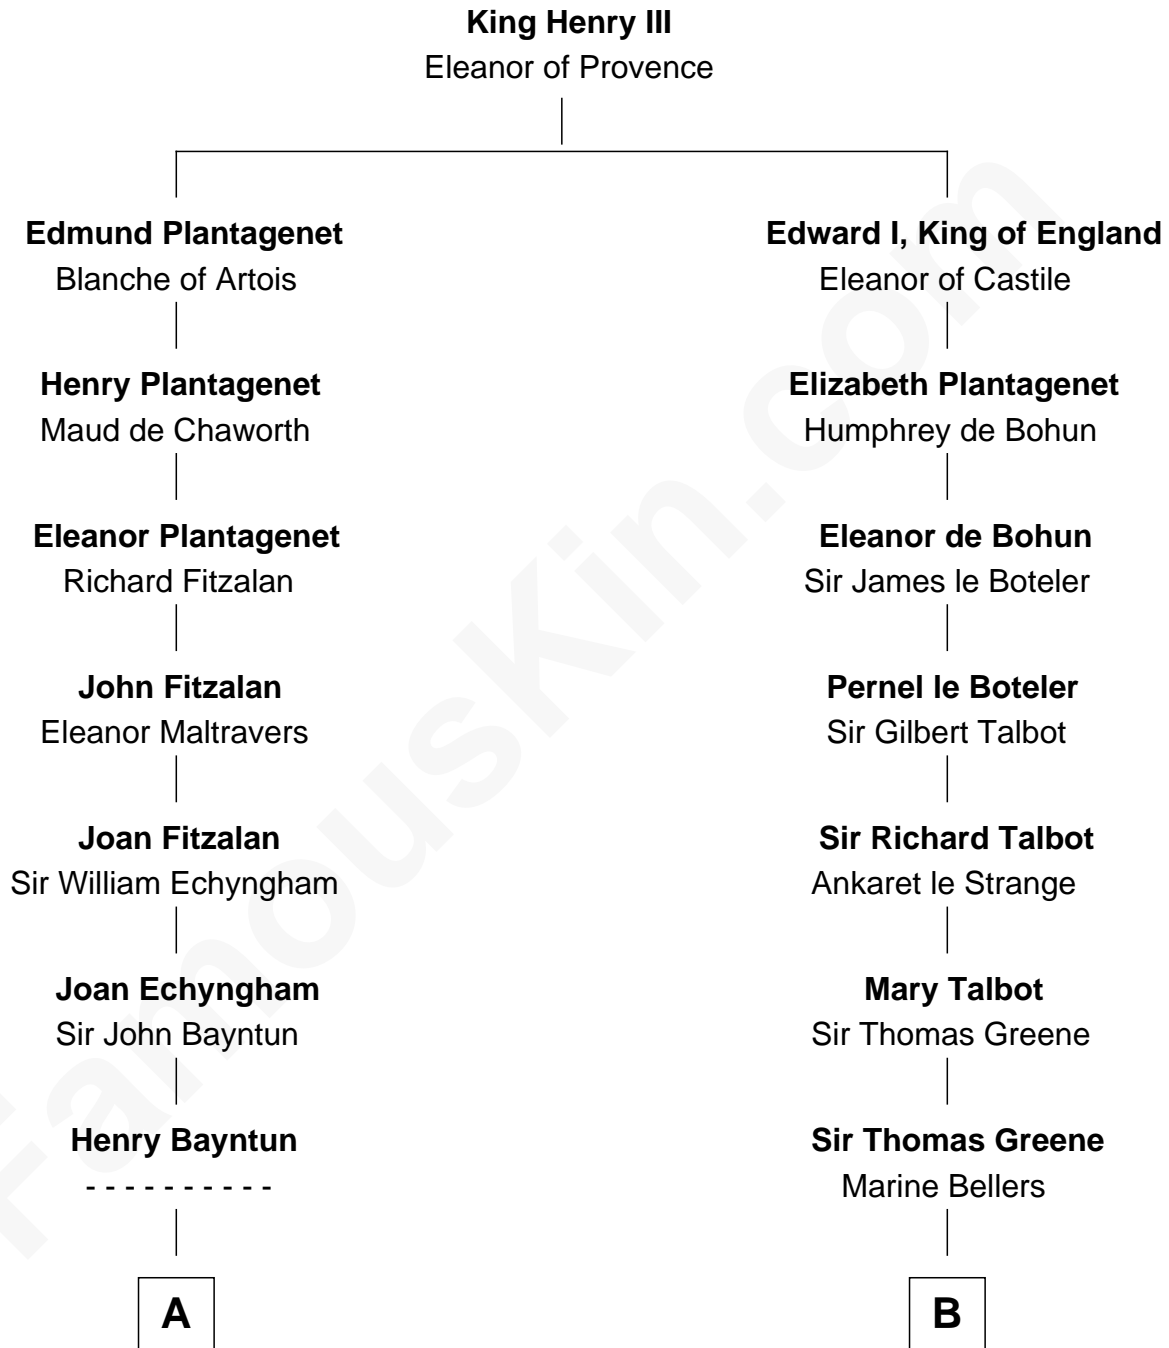

# FamousKin.com Relationship Chart of

**Sarah Palin**

*9th Governor of Alaska*

17th cousin 4 times removed of

**Charles Carroll**

*Signer of the Declaration of Independence*

**C**

Thomas S. Ruddock

Maria Nancy Newell

May Belle Ruddock

Henry Charles Brandt

Nellie Marie Brandt

Charles Francis Heath

Charles Richard Heath

Sarah Sheeran

**Sarah Palin**

*9th Governor of Alaska*

FamousKin.com