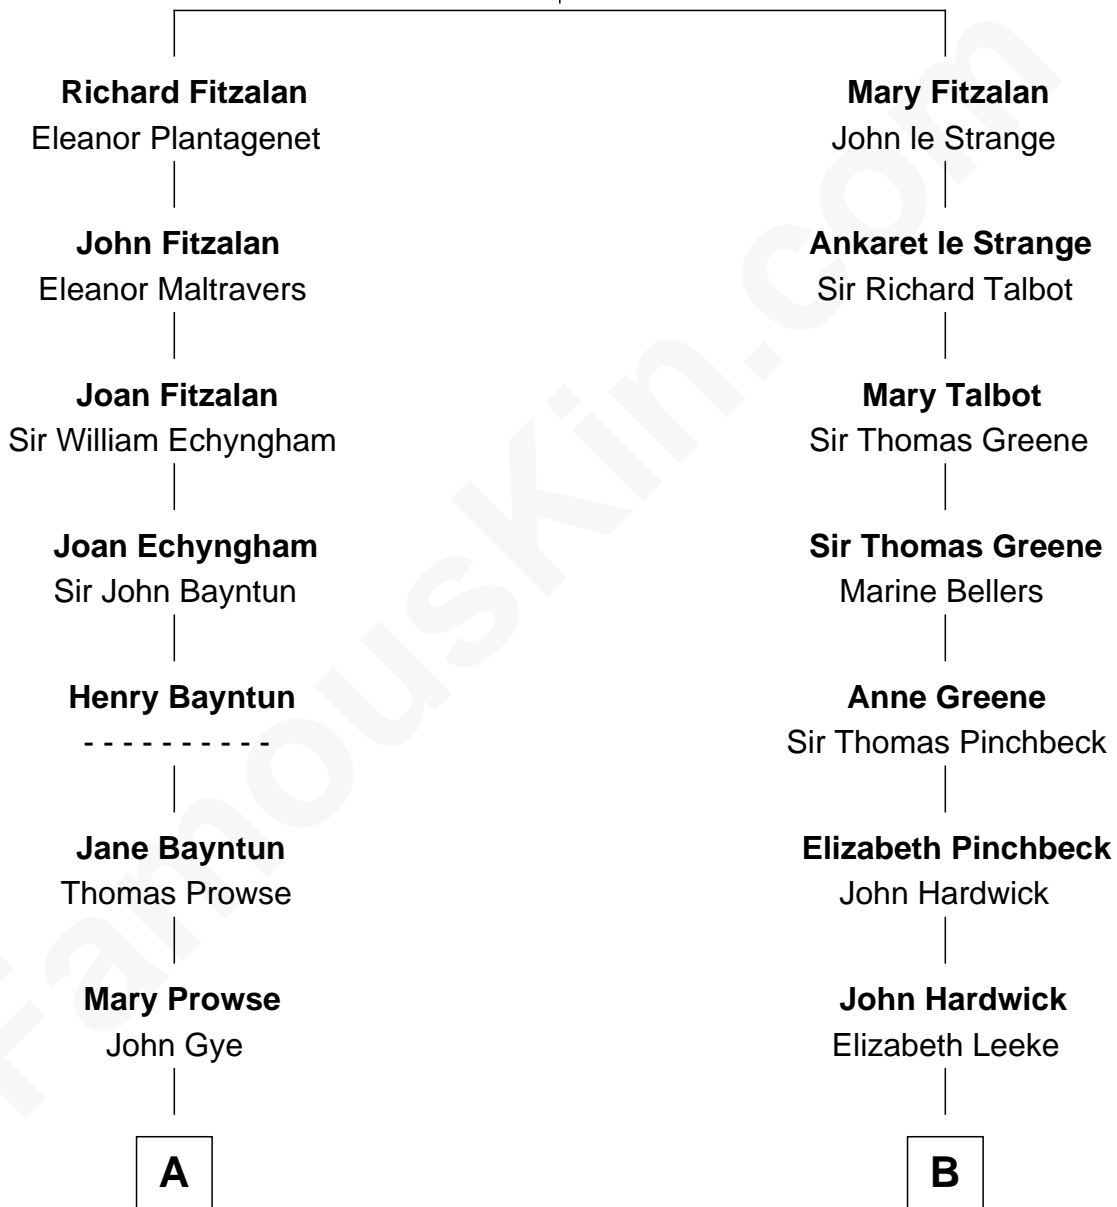

FamousKin.com Relationship Chart of

Sarah Palin

9th Governor of Alaska

14th cousin 5 times removed of

Charles Carroll

Signer of the Declaration of Independence

Edmund Fitzalan

Alice de Warenne

C

Nellie Marie Brandt
Charles Francis Heath

Charles Richard Heath
Sarah Sheeran

Sarah Palin
9th Governor of Alaska

FamousKin.com