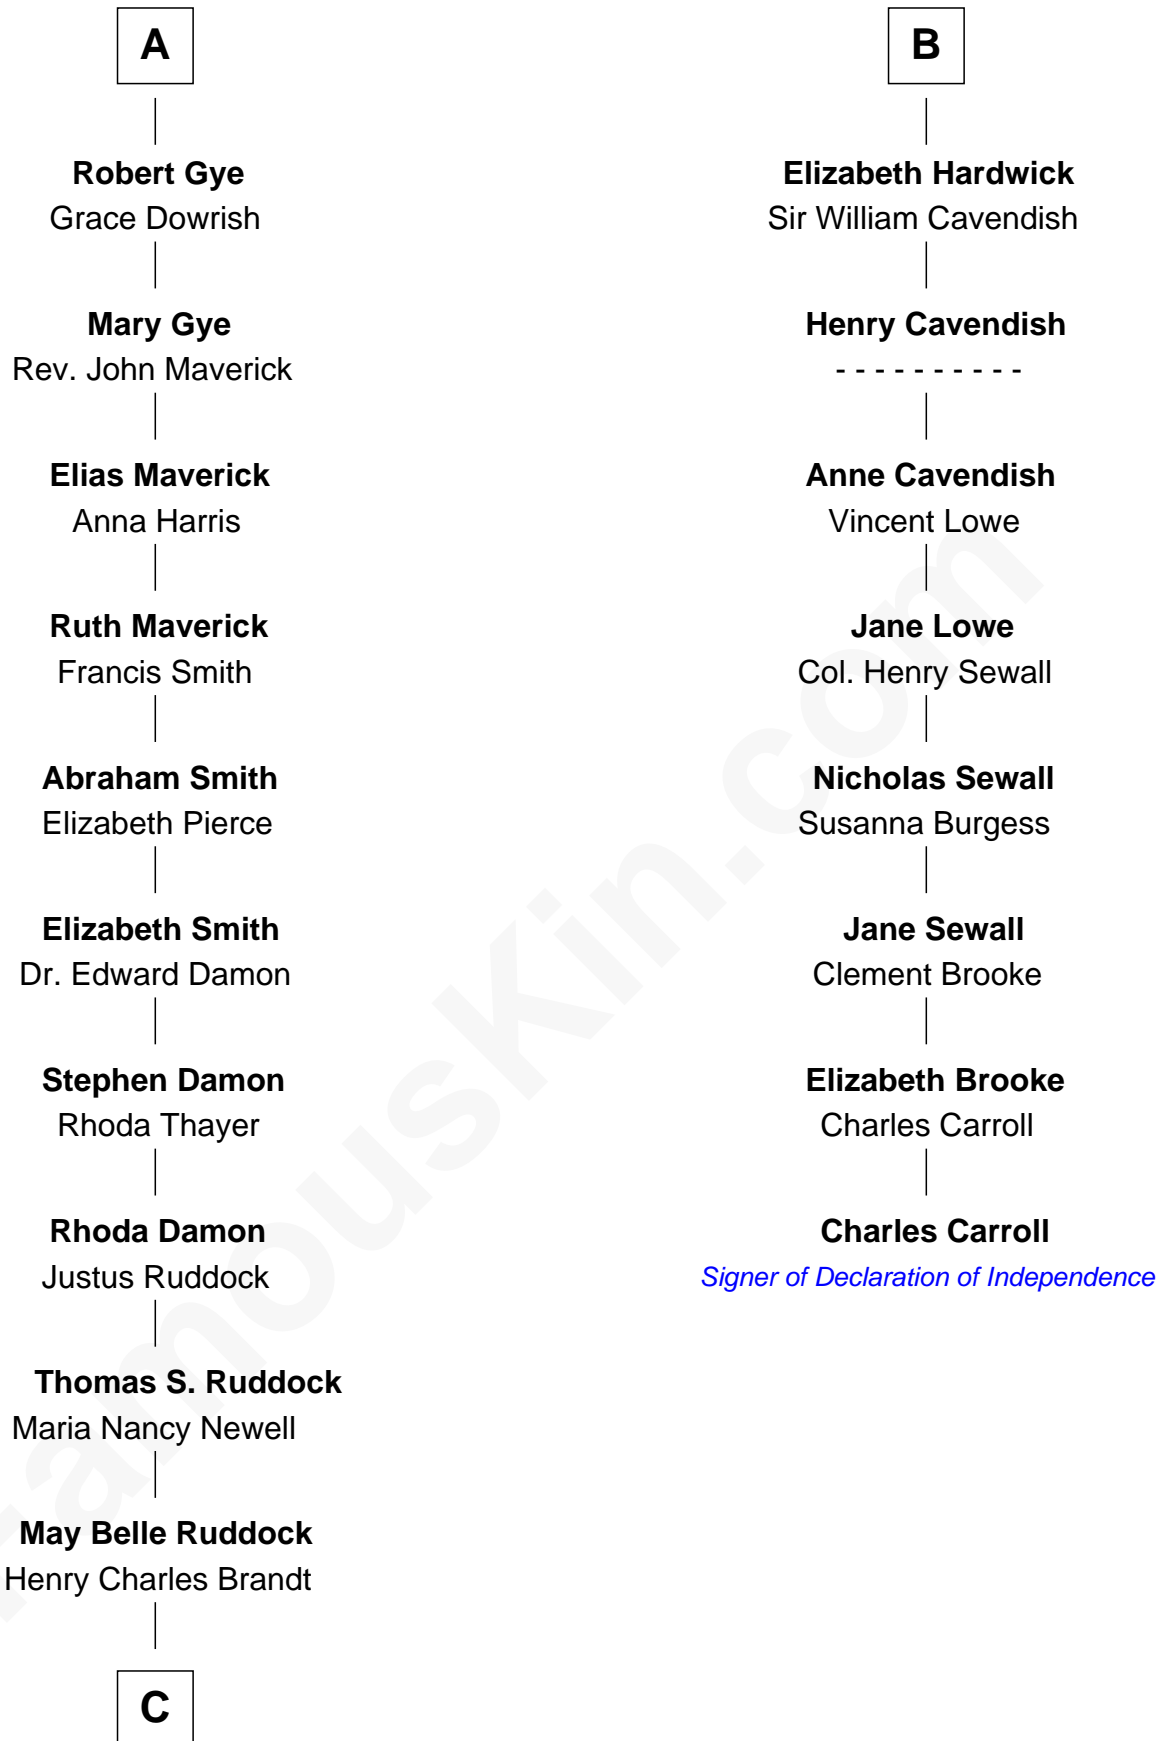

FamousKin.com Relationship Chart of

Sarah Palin

9th Governor of Alaska

14th cousin 5 times removed of

Charles Carroll

Signer of the Declaration of Independence

Edmund Fitzalan

Alice de Warenne

C

Nellie Marie Brandt
Charles Francis Heath

Charles Richard Heath
Sarah Sheeran

Sarah Palin
9th Governor of Alaska

FamousKin.com