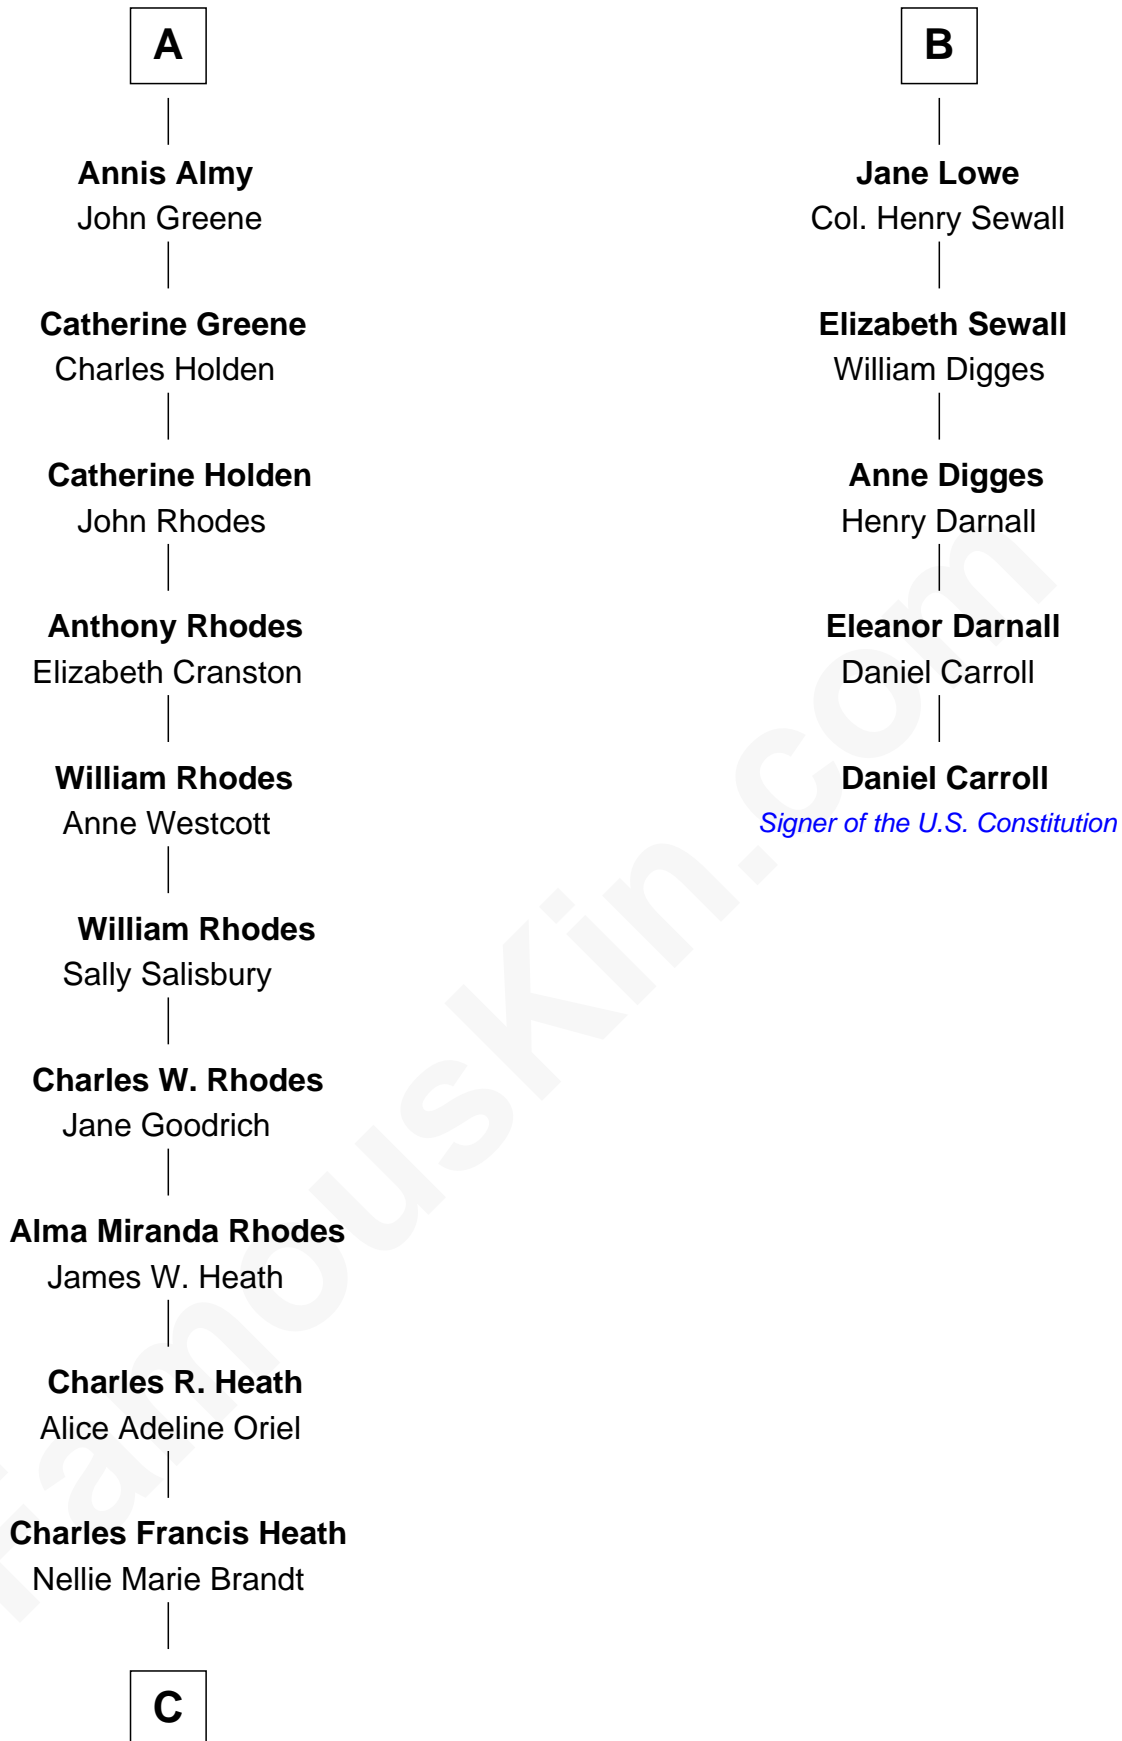

FamousKin.com Relationship Chart of

Sarah Palin

9th Governor of Alaska

11th cousin 7 times removed of

Daniel Carroll

Signer of the U.S. Constitution

Sir Thomas Aylesbury

Katherine Pabenham

Eleanor Aylesbury
Sir Humphrey Stafford

Humphrey Stafford
Katherine Fray

Sir Humphrey Stafford
Margaret Fogge

Sir Humphrey Stafford
Margaret Tame

Ellen Stafford
Thomas Barlow

Stafford Barlow

Audrey Barlow
William Almy

A

Isabel Aylesbury
Sir Thomas Chaworth

Katherine Chaworth
William Leeke

Thomas Leeke
Margaret Foxe

Elizabeth Leeke
John Hardwick

Elizabeth Hardwick
Sir William Cavendish

Henry Cavendish

Anne Cavendish
Vincent Lowe

B

C

—
Charles Richard Heath

Sarah Sheeran

—
Sarah Palin

9th Governor of Alaska

FamousKin.com