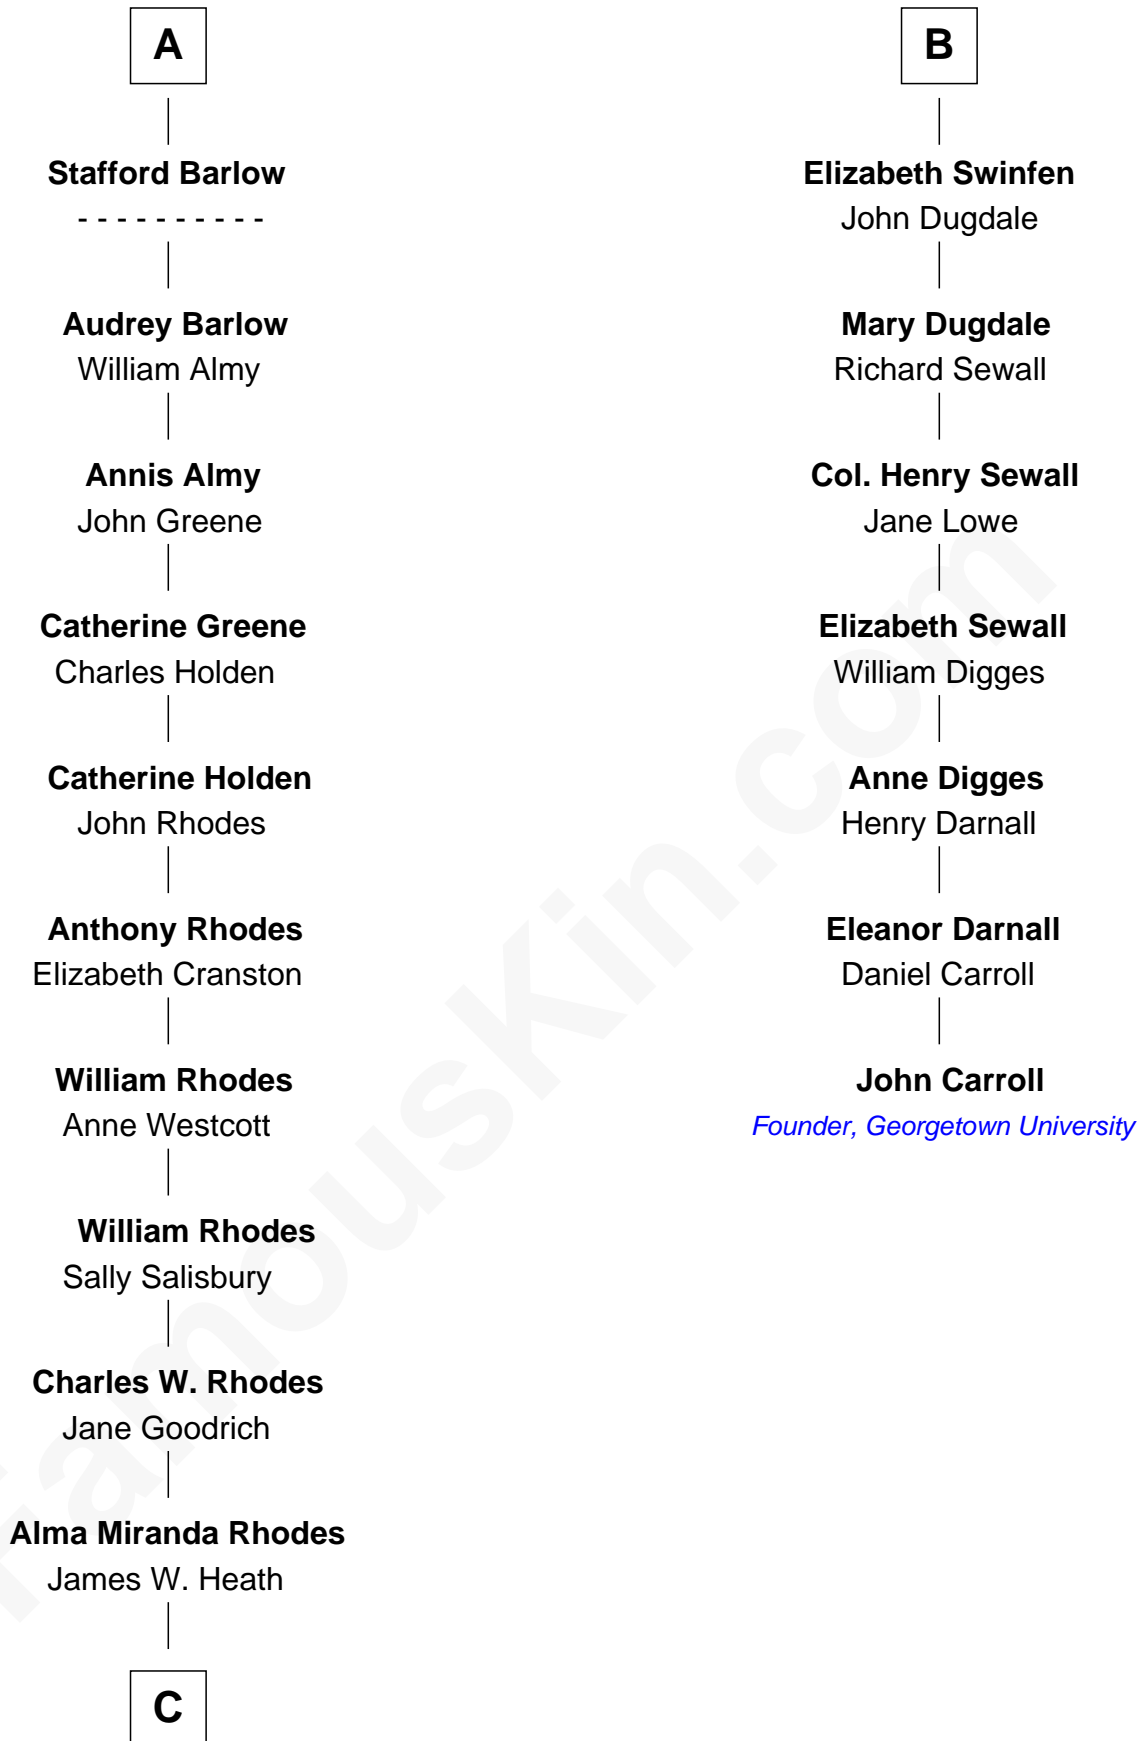

FamousKin.com Relationship Chart of

Sarah Palin

9th Governor of Alaska

13th cousin 7 times removed of

John Carroll

Founder of Georgetown University

Sir John Stafford

Margaret Stafford

C

—
Charles R. Heath
Alice Adeline Oriel

—
Charles Francis Heath
Nellie Marie Brandt

—
Charles Richard Heath
Sarah Sheeran

—
Sarah Palin
9th Governor of Alaska

FamousKin.com