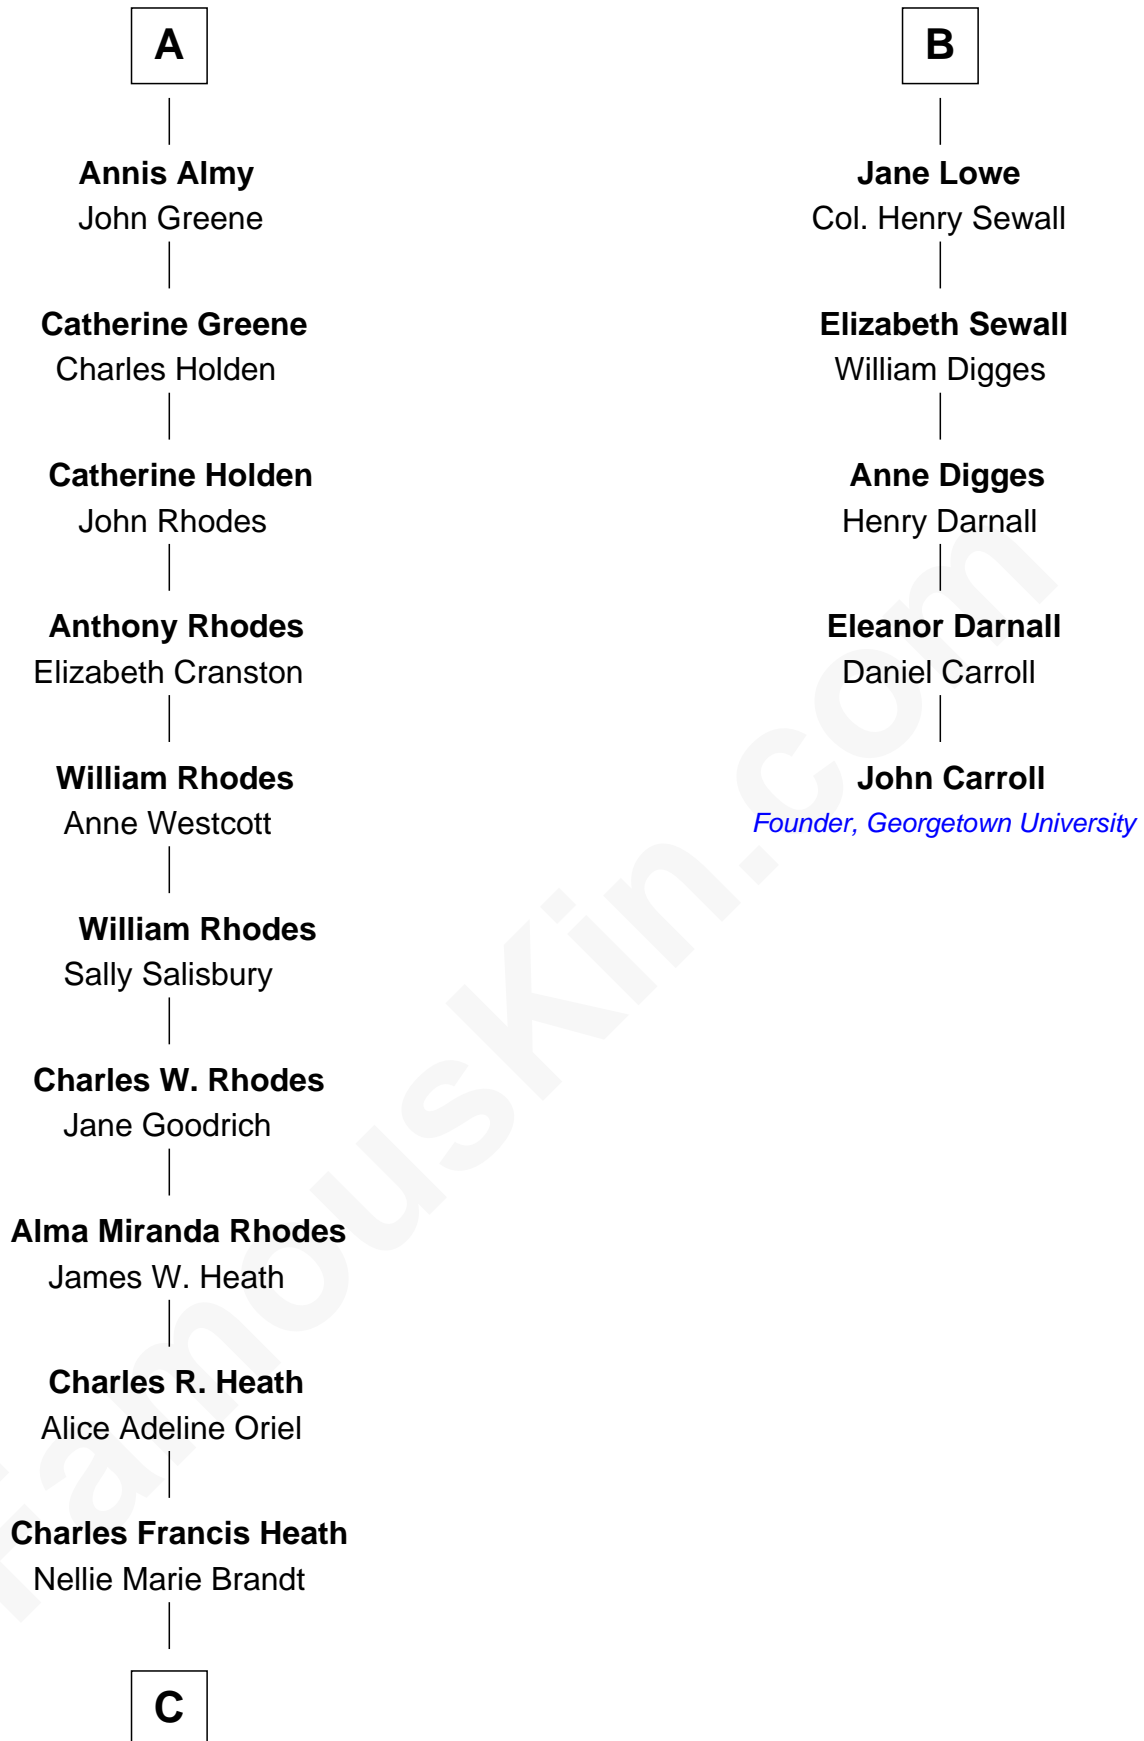

FamousKin.com Relationship Chart of

Sarah Palin

9th Governor of Alaska

11th cousin 7 times removed of

John Carroll

Founder of Georgetown University

Sir Thomas Aylesbury

Katherine Pabenham

C

—
Charles Richard Heath

Sarah Sheeran

—
Sarah Palin

9th Governor of Alaska

FamousKin.com