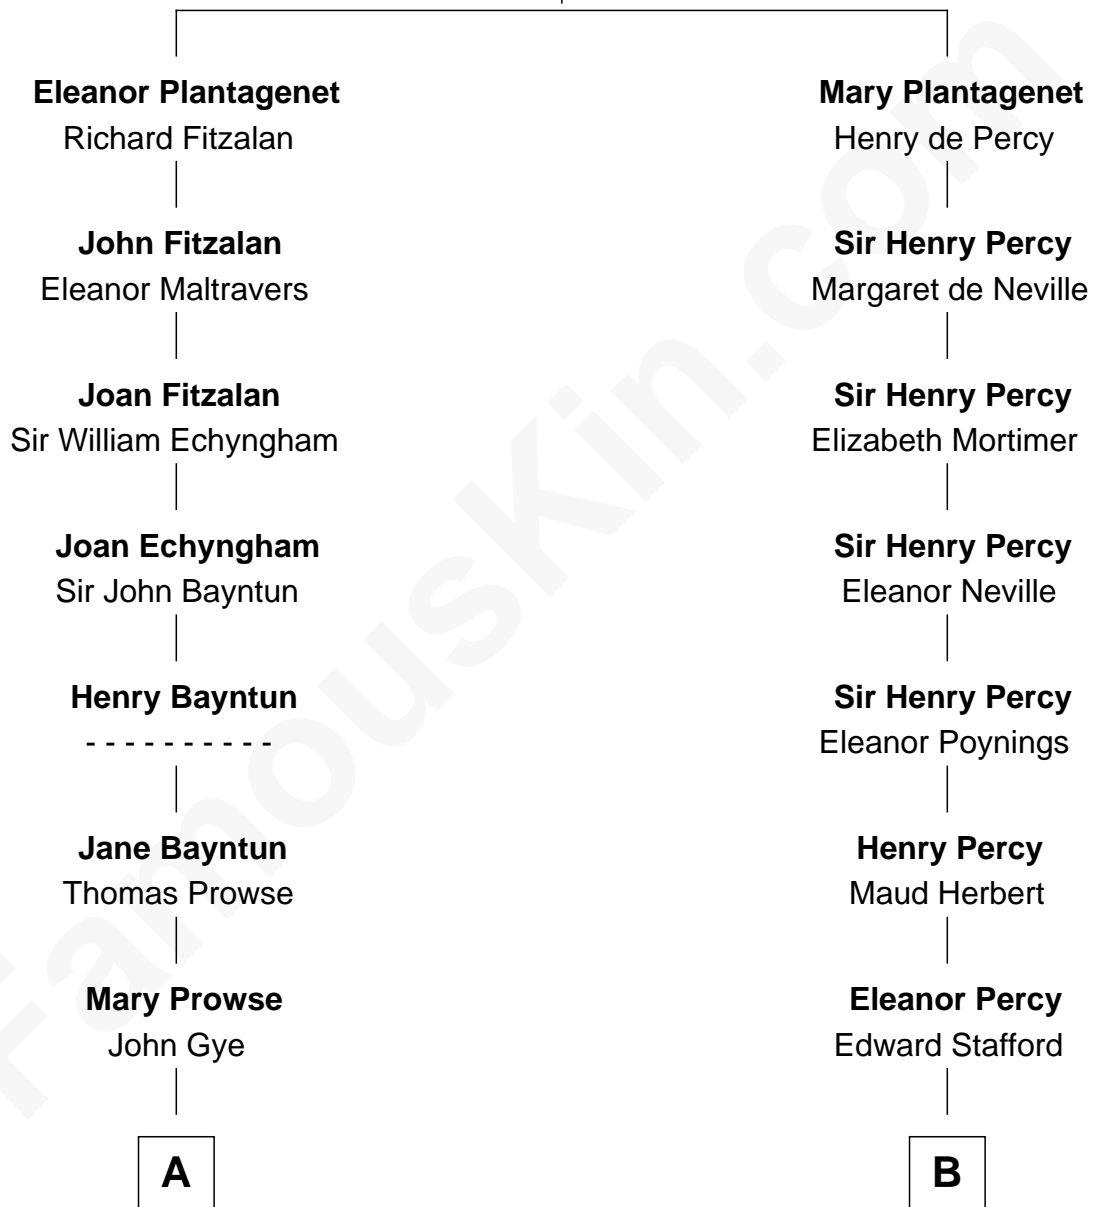

FamousKin.com Relationship Chart of

Sarah Palin

9th Governor of Alaska

15th cousin 4 times removed of

John Carroll

Founder of Georgetown University

Henry Plantagenet
Maud de Chaworth

C

Nellie Marie Brandt
Charles Francis Heath

Charles Richard Heath
Sarah Sheeran

Sarah Palin
9th Governor of Alaska

FamousKin.com