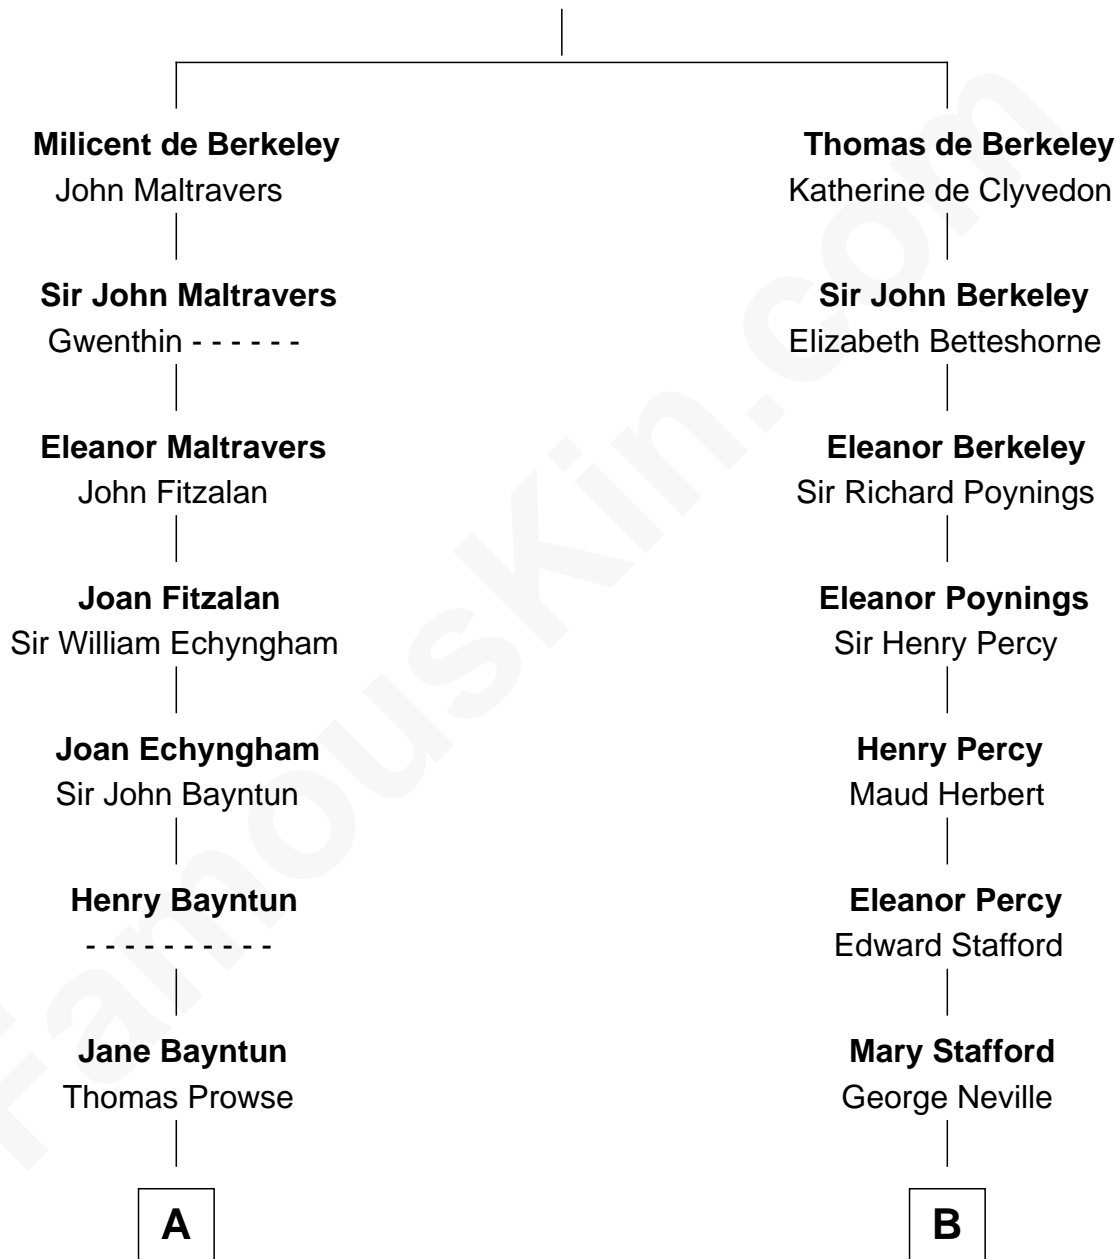

FamousKin.com Relationship Chart of

Sarah Palin

9th Governor of Alaska

14th cousin 6 times removed of

John Carroll

Founder of Georgetown University

Sir Maurice de Berkeley

Eve la Zouche

C

—
May Belle Ruddock
Henry Charles Brandt

—
Nellie Marie Brandt
Charles Francis Heath

—
Charles Richard Heath
Sarah Sheeran

—
Sarah Palin
9th Governor of Alaska

FamousKin.com