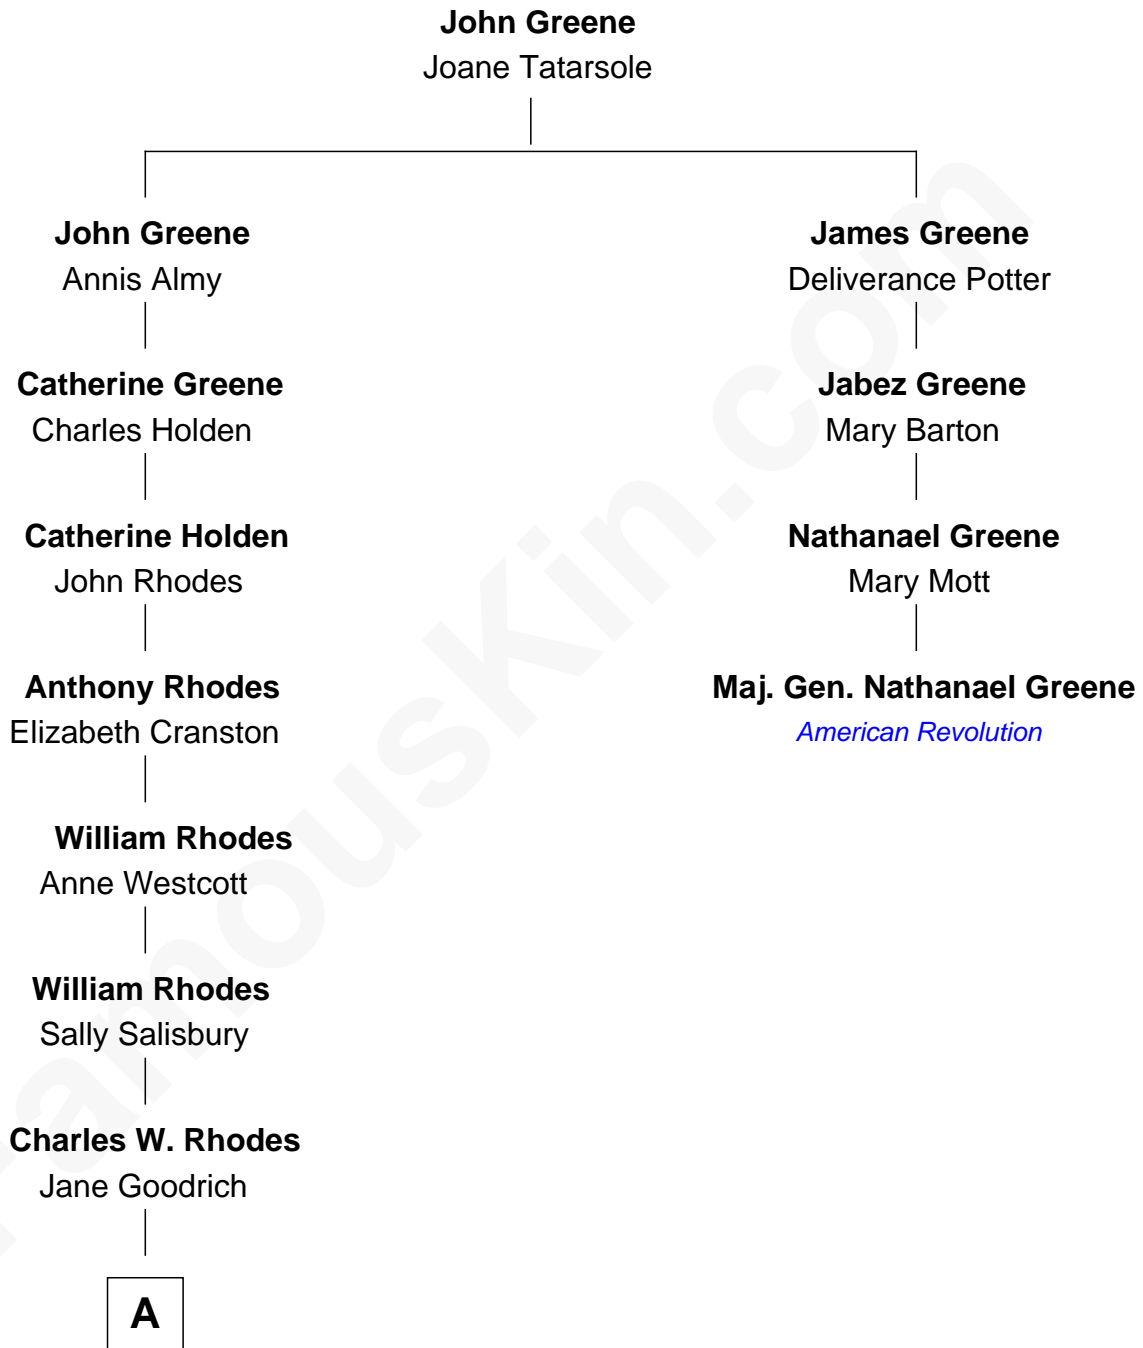

# FamousKin.com Relationship Chart of

**Sarah Palin**

*9th Governor of Alaska*

3rd cousin 8 times removed of

**Maj. Gen. Nathanael Greene**

*American Revolution*

**A**

—  
**Alma Miranda Rhodes**

James W. Heath

—  
**Charles R. Heath**

Alice Adeline Oriel

—  
**Charles Francis Heath**

Nellie Marie Brandt

—  
**Charles Richard Heath**

Sarah Sheeran

—  
**Sarah Palin**

*9th Governor of Alaska*