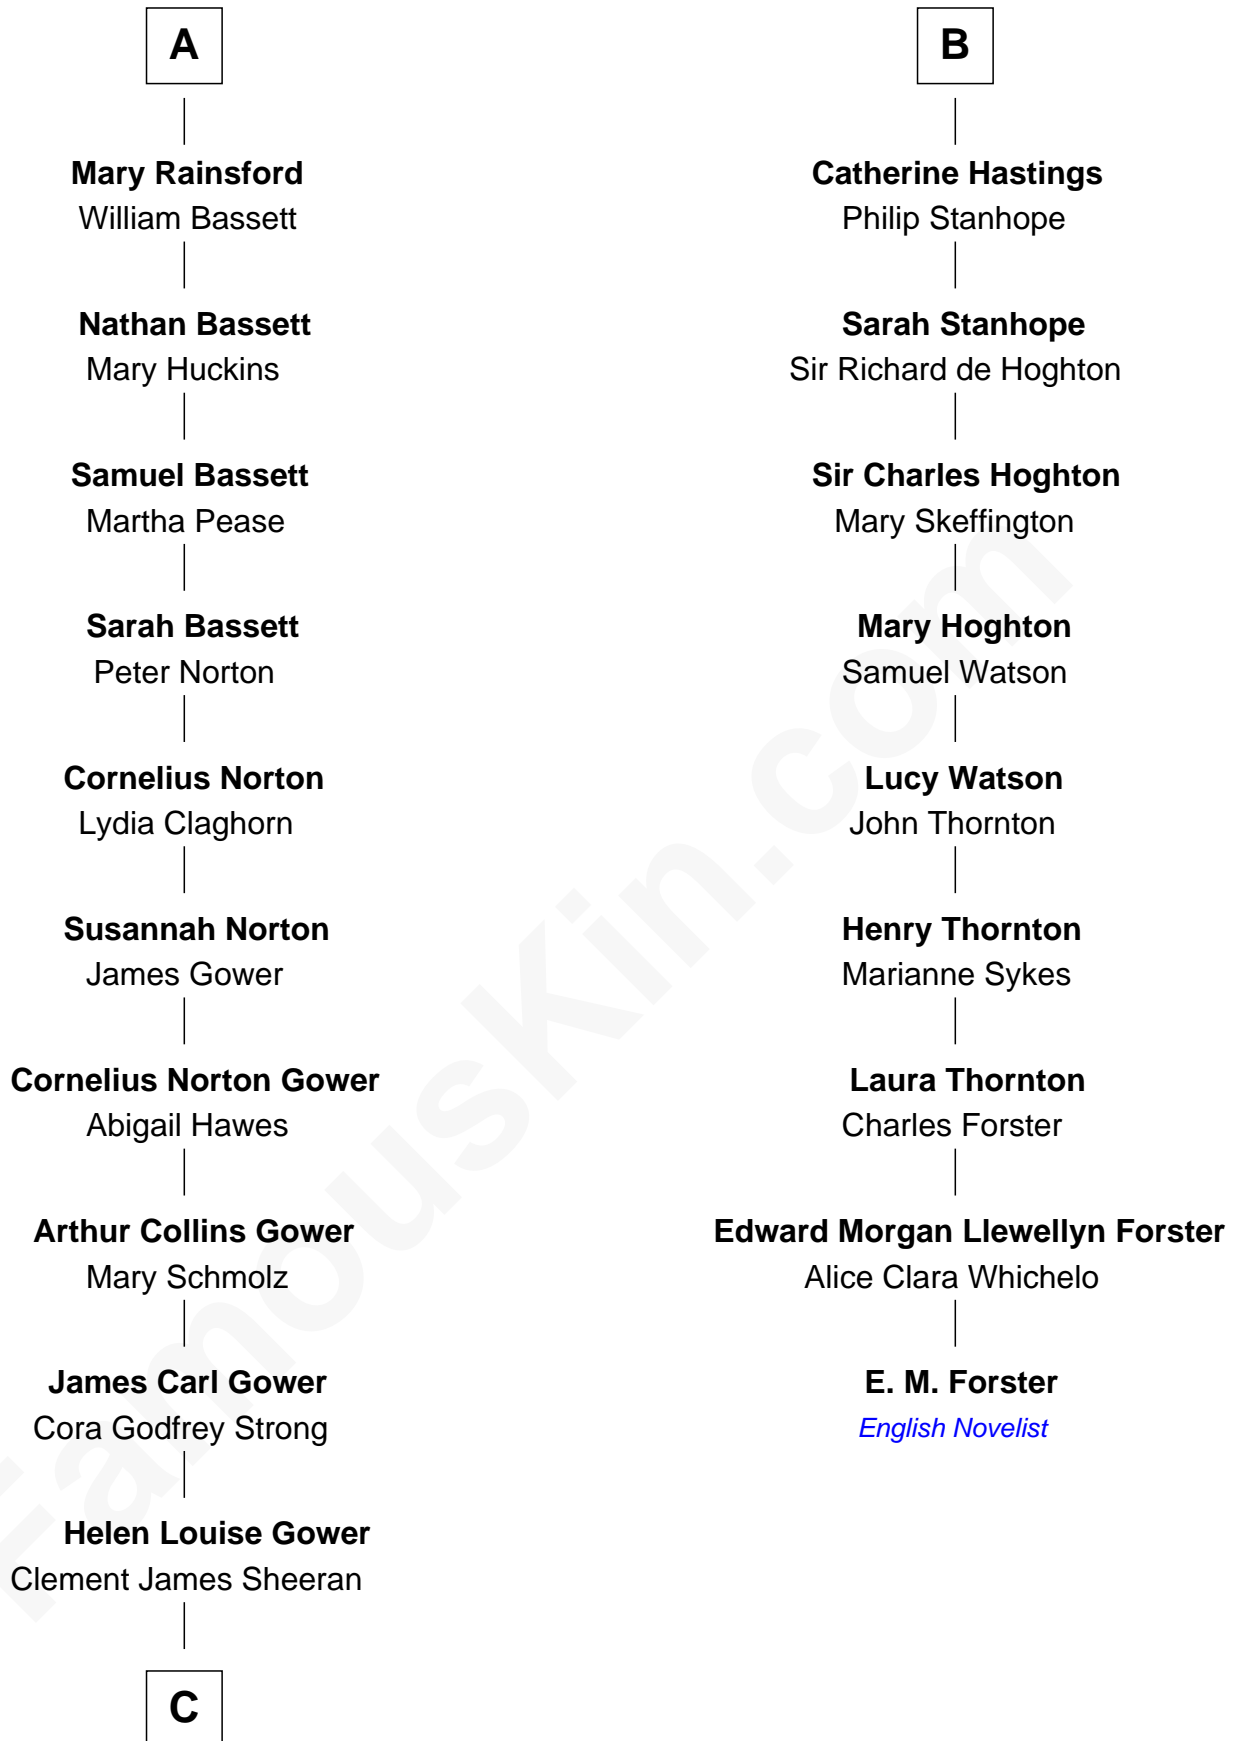

# FamousKin.com Relationship Chart of

**Sarah Palin**

*9th Governor of Alaska*

15th cousin 3 times removed of

**E. M. Forster**

*English Novelist*

**Sir Robert Hungerford**

Margaret Botreaux

**Eleanor Hungerford**

Sir John White

**Robert White**

Margaret Gainsford

**Margaret White**

John Kirton

**Stephen Kirton**

Margaret Offley

**Thomas Kirton**

Mary Sadler

**Mary Kirton**

Robert Rainsford

**Edward Rainsford**

Mary - - - - -

**A**

**Sir Robert Hungerford**

Katherine Pole

**George Hastings**

Dorothy Port

**Francis Hastings**

Sarah Harington

**B**

**C**

—  
**Sarah Sheeran**  
Charles Richard Heath