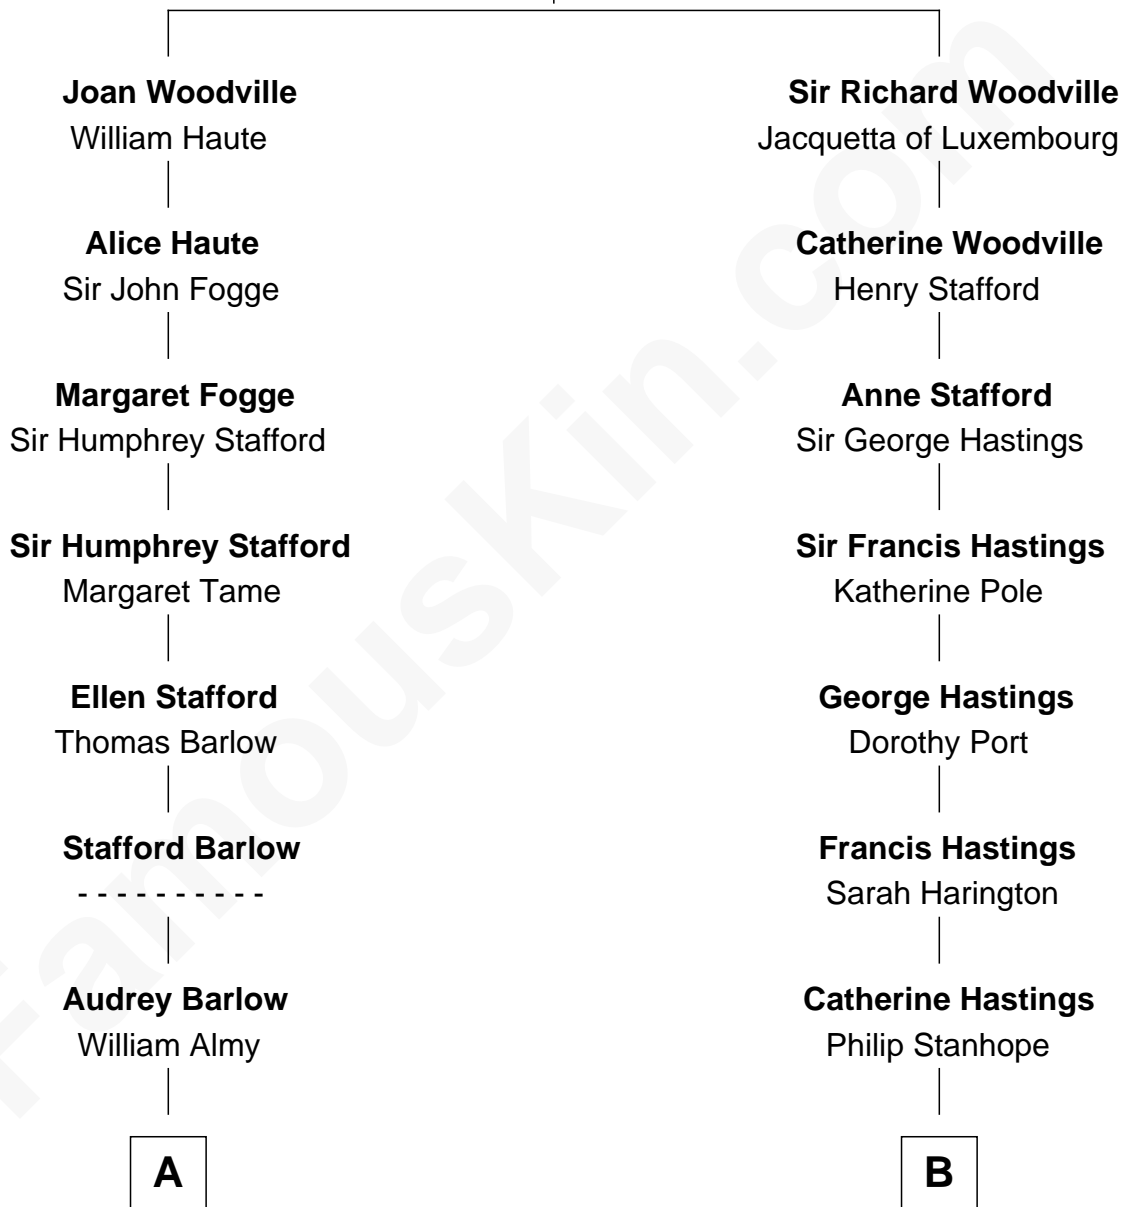

FamousKin.com Relationship Chart of

Sarah Palin

9th Governor of Alaska

14th cousin 4 times removed of

E. M. Forster

English Novelist

Richard Woodville

Joan Bedlisgate

C

Charles Richard Heath

Sarah Sheeran

Sarah Palin

9th Governor of Alaska

FamousKin.com