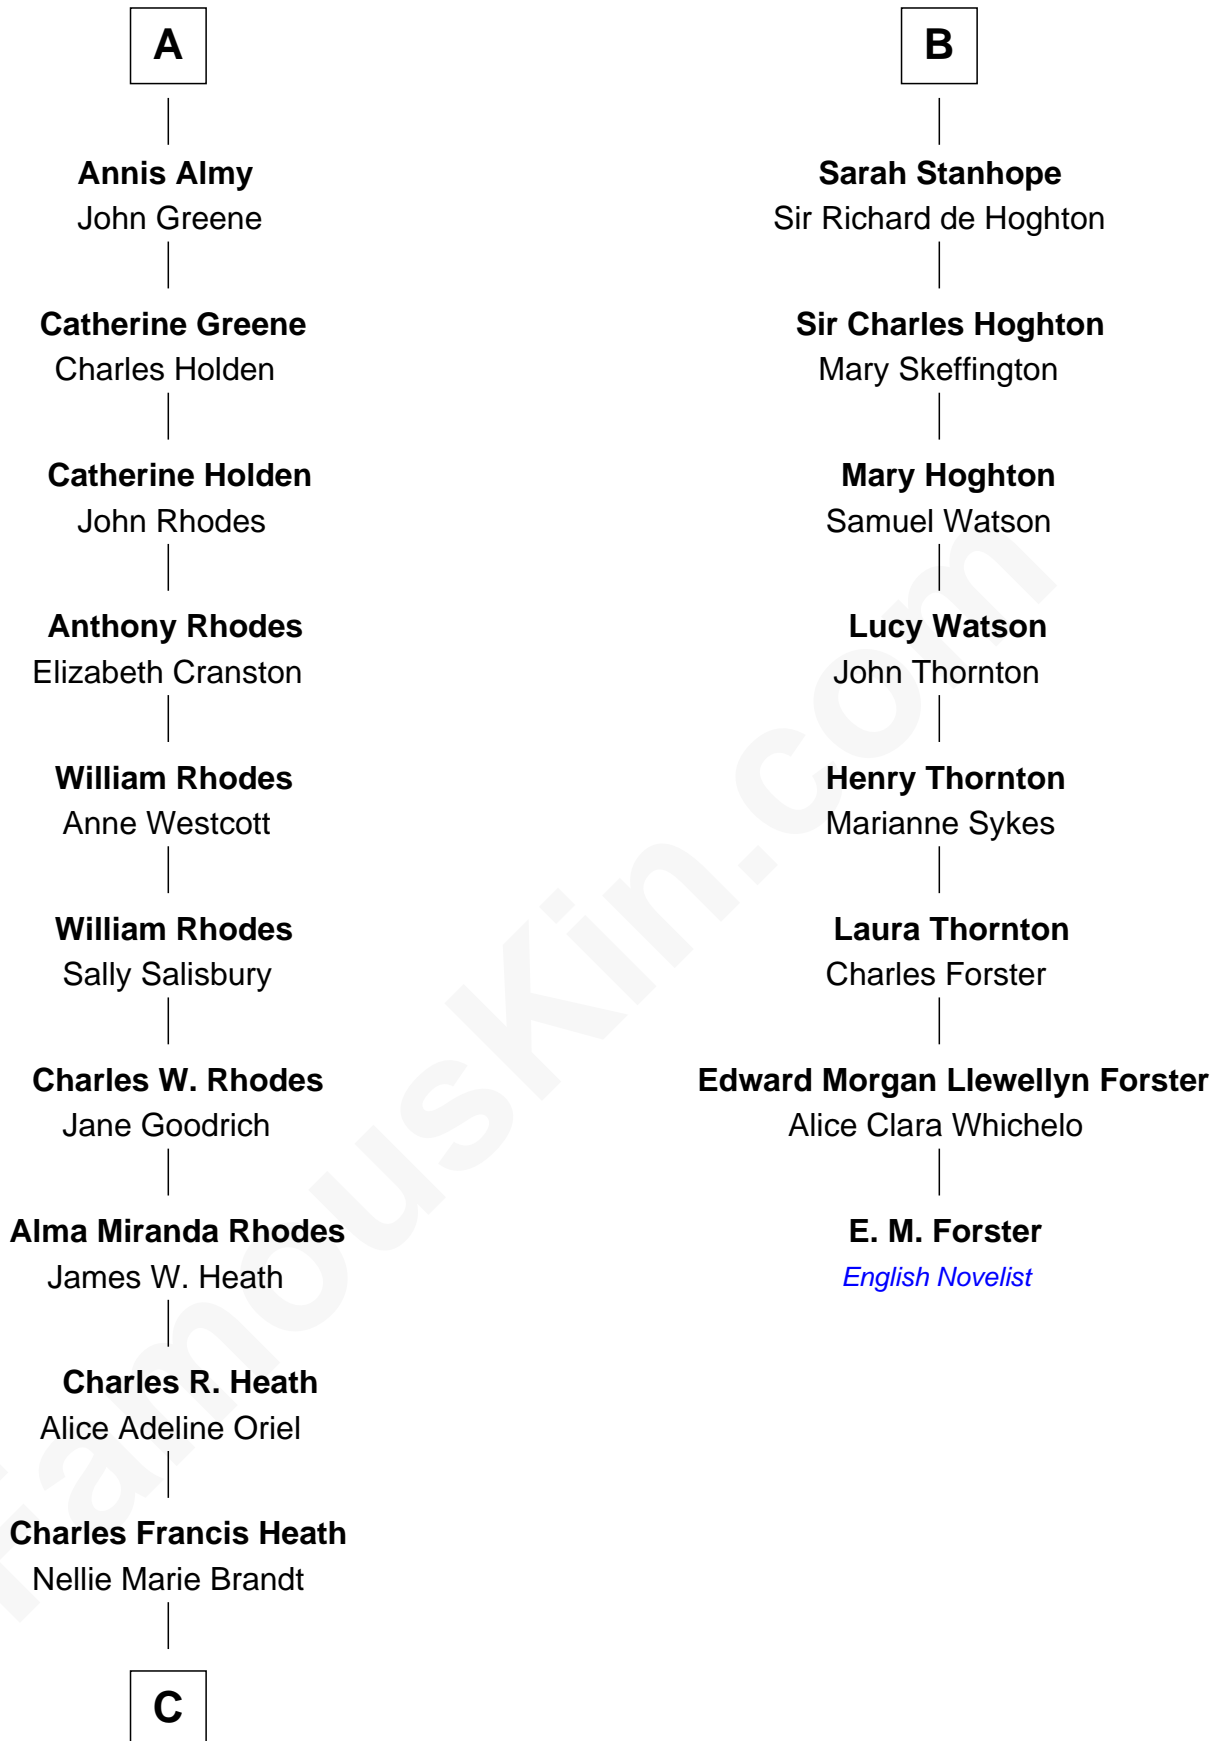

FamousKin.com Relationship Chart of

Sarah Palin

9th Governor of Alaska

14th cousin 4 times removed of

E. M. Forster

English Novelist

Richard Woodville

Joan Bedlisgate

C

Charles Richard Heath

Sarah Sheeran

Sarah Palin

9th Governor of Alaska

FamousKin.com