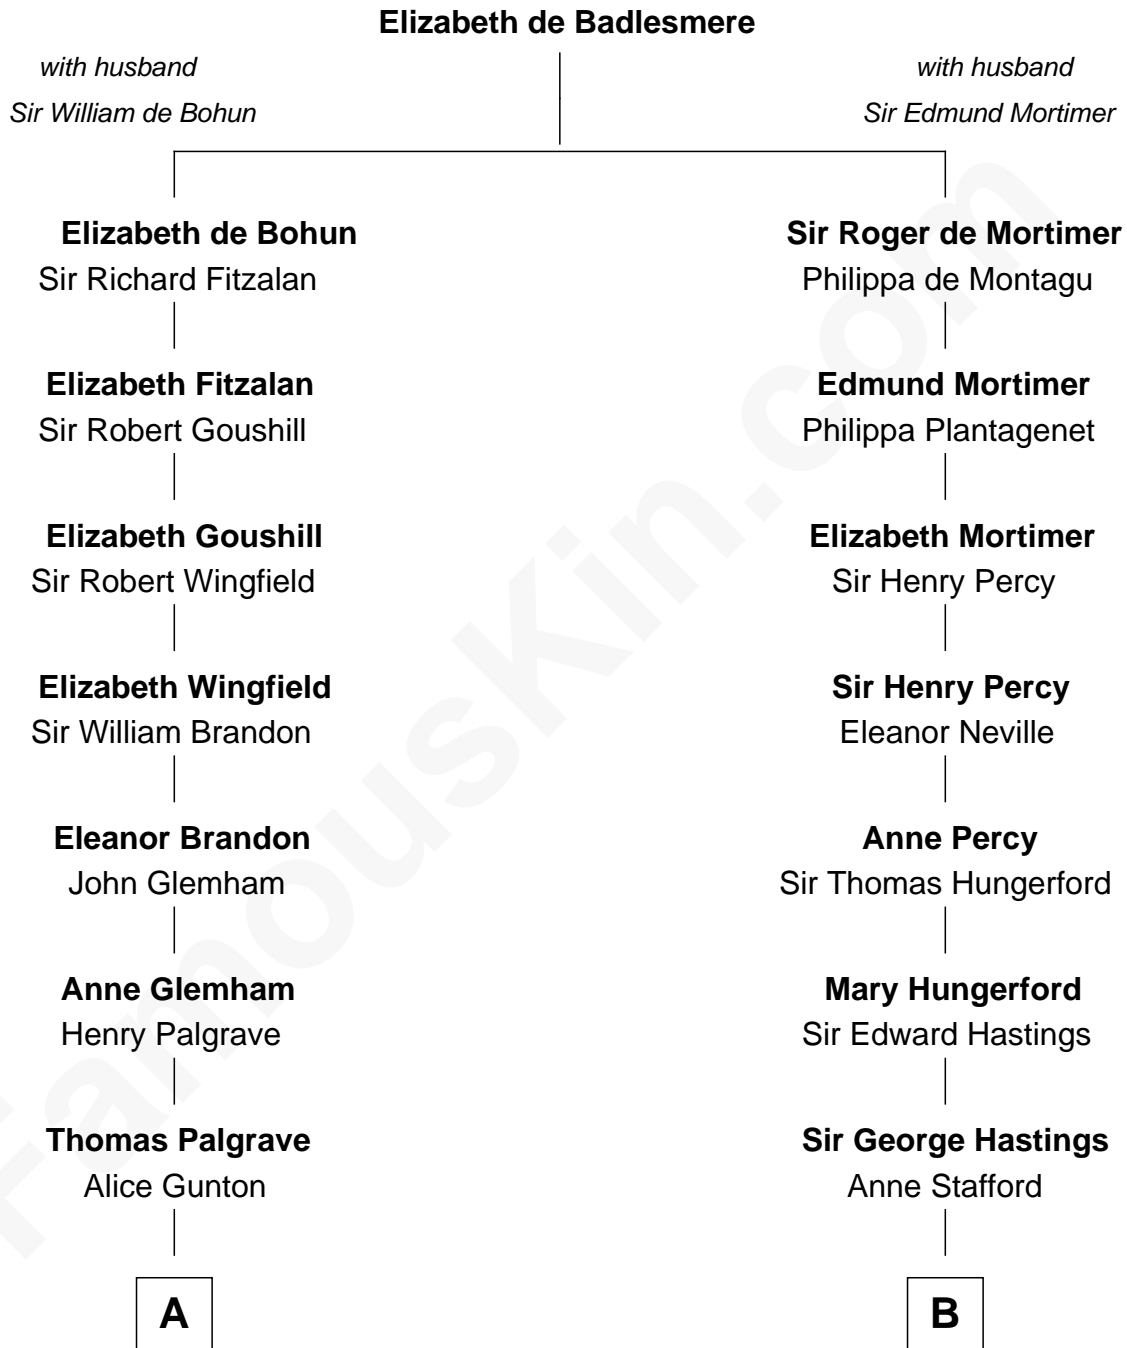

# FamousKin.com Relationship Chart of

**Sarah Palin**

*9th Governor of Alaska*

18th cousin 3 times removed of

**E. M. Forster**

*English Novelist*

FamousKin.com