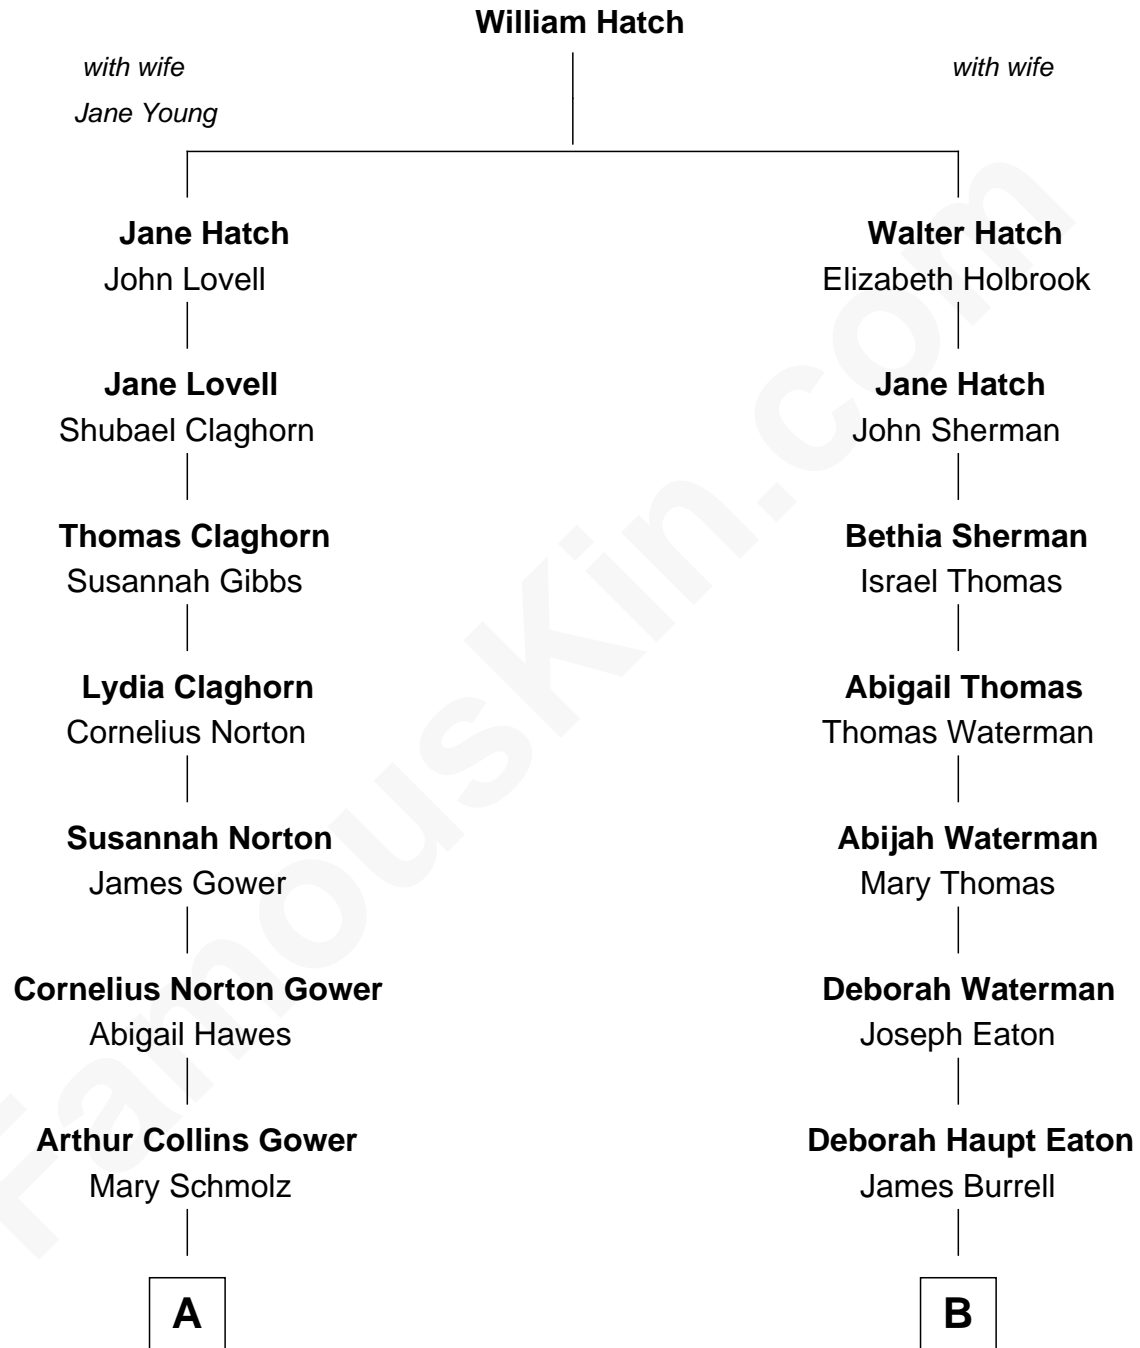

FamousKin.com Relationship Chart of

Sarah Palin

9th Governor of Alaska

8th cousin 2 times removed of

Merrill C. Meigs

Publisher, Chicago Herald & Examiner

A

James Carl Gower
Cora Godfrey Strong

Helen Louise Gower
Clement James Sheeran

Sarah Sheeran
Charles Richard Heath

Sarah Palin
9th Governor of Alaska

B

Juliana Smith Burrell
Church Paddleford Meigs

Merrill C. Meigs
Publisher, Chicago Herald & Examiner