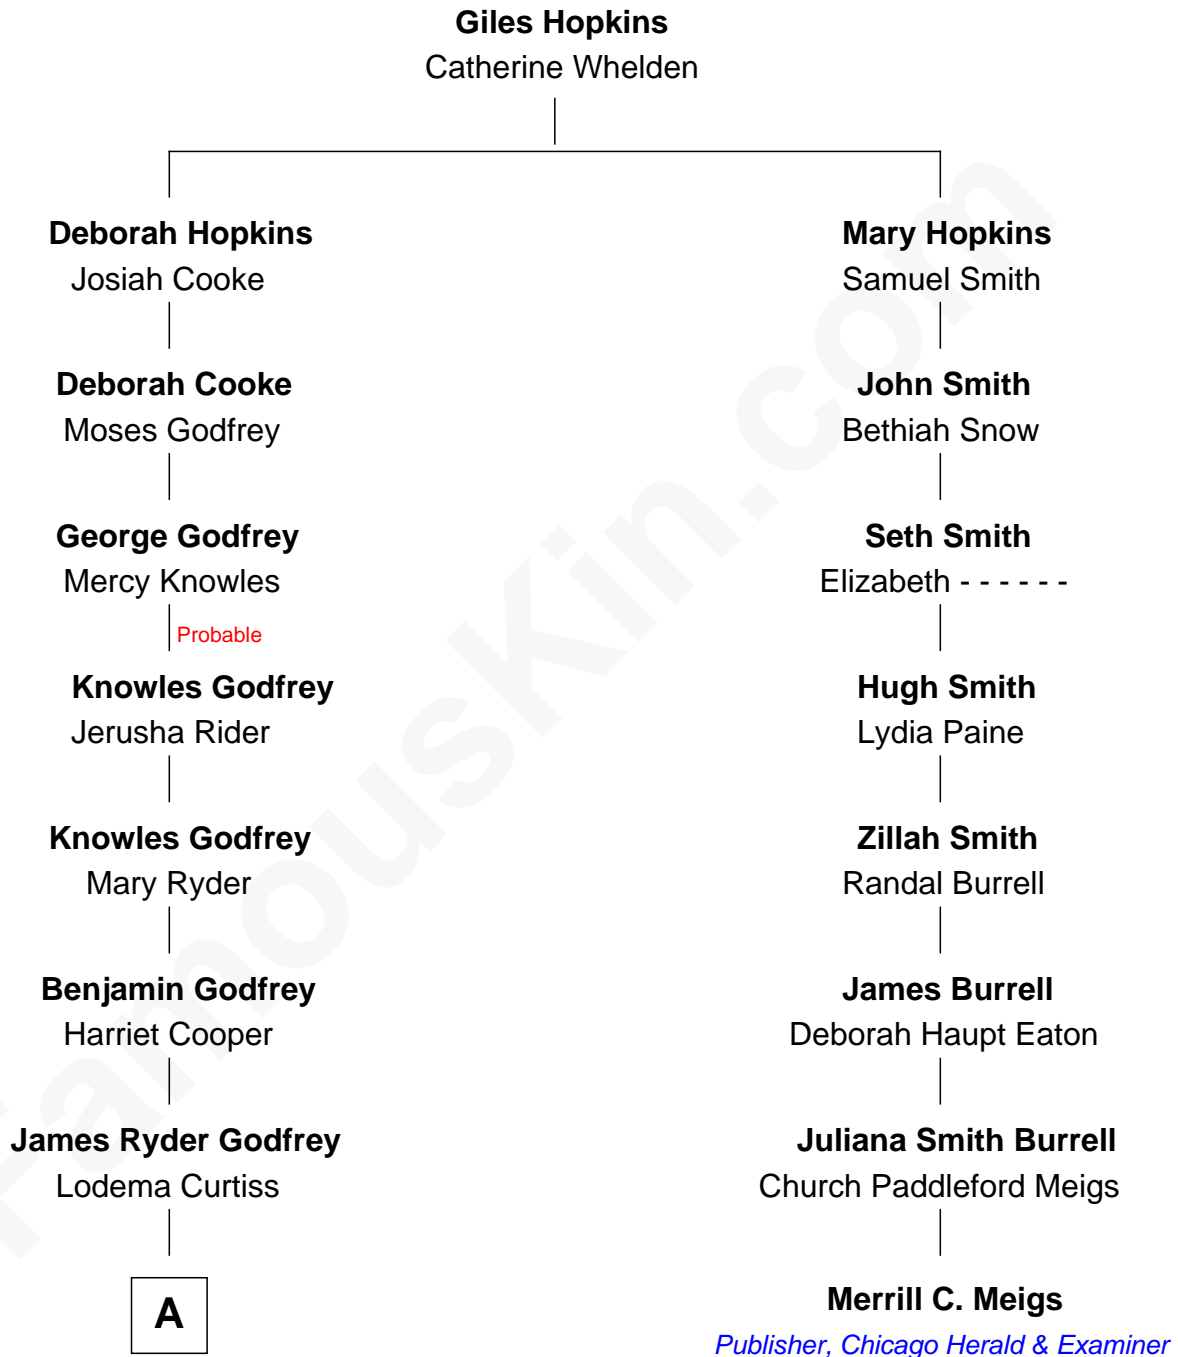

# FamousKin.com Relationship Chart of

**Sarah Palin**

*9th Governor of Alaska*

7th cousin 4 times removed of

**Merrill C. Meigs**

*Publisher, Chicago Herald & Examiner*

**A**

—  
**Augusta Lodema Godfrey**

Homer Curtiss Strong

—  
**Cora Godfrey Strong**

James Carl Gower

—  
**Helen Louise Gower**  
Clement James Sheeran

—  
**Sarah Sheeran**  
Charles Richard Heath

—  
**Sarah Palin**  
*9th Governor of Alaska*