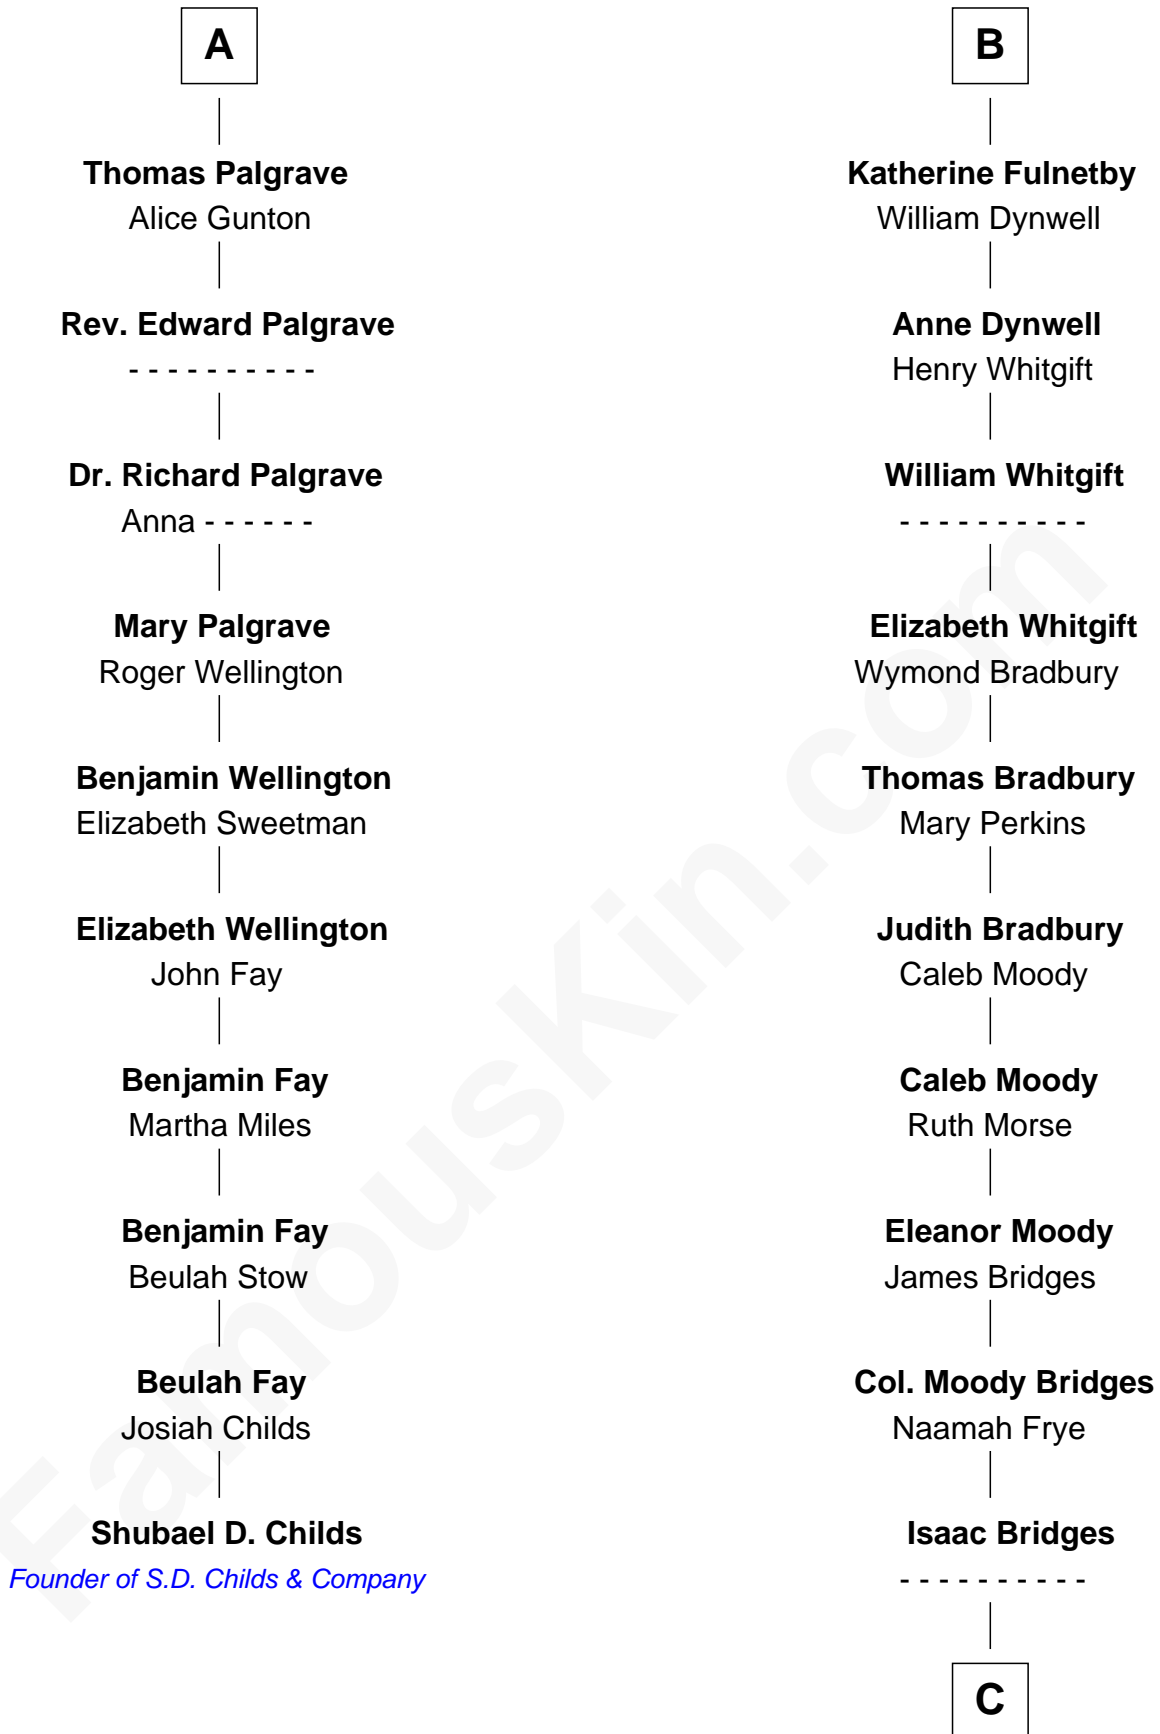

Joan of Lancaster

John de Mowbray

John de Mowbray

Elizabeth de Segrave

Eleanor de Mowbray

John de Welles

Eudo de Welles

Maud de Greystoke

Sir Lionel de Welles

Joan de Waterton

Margaret de Welles

Sir Thomas Dymoke

Jane Dymoke

John Fulnetby

B

C

Abiezer Bridges

Deborah Stover

Rev. Otis Bridges

Margaret Owen

Owen W. Bridges

Lydia A. -----

Carrie S. Bridges

William Edmund Brewster

Owen Brewster

54th Governor of Maine

FamousKin.com