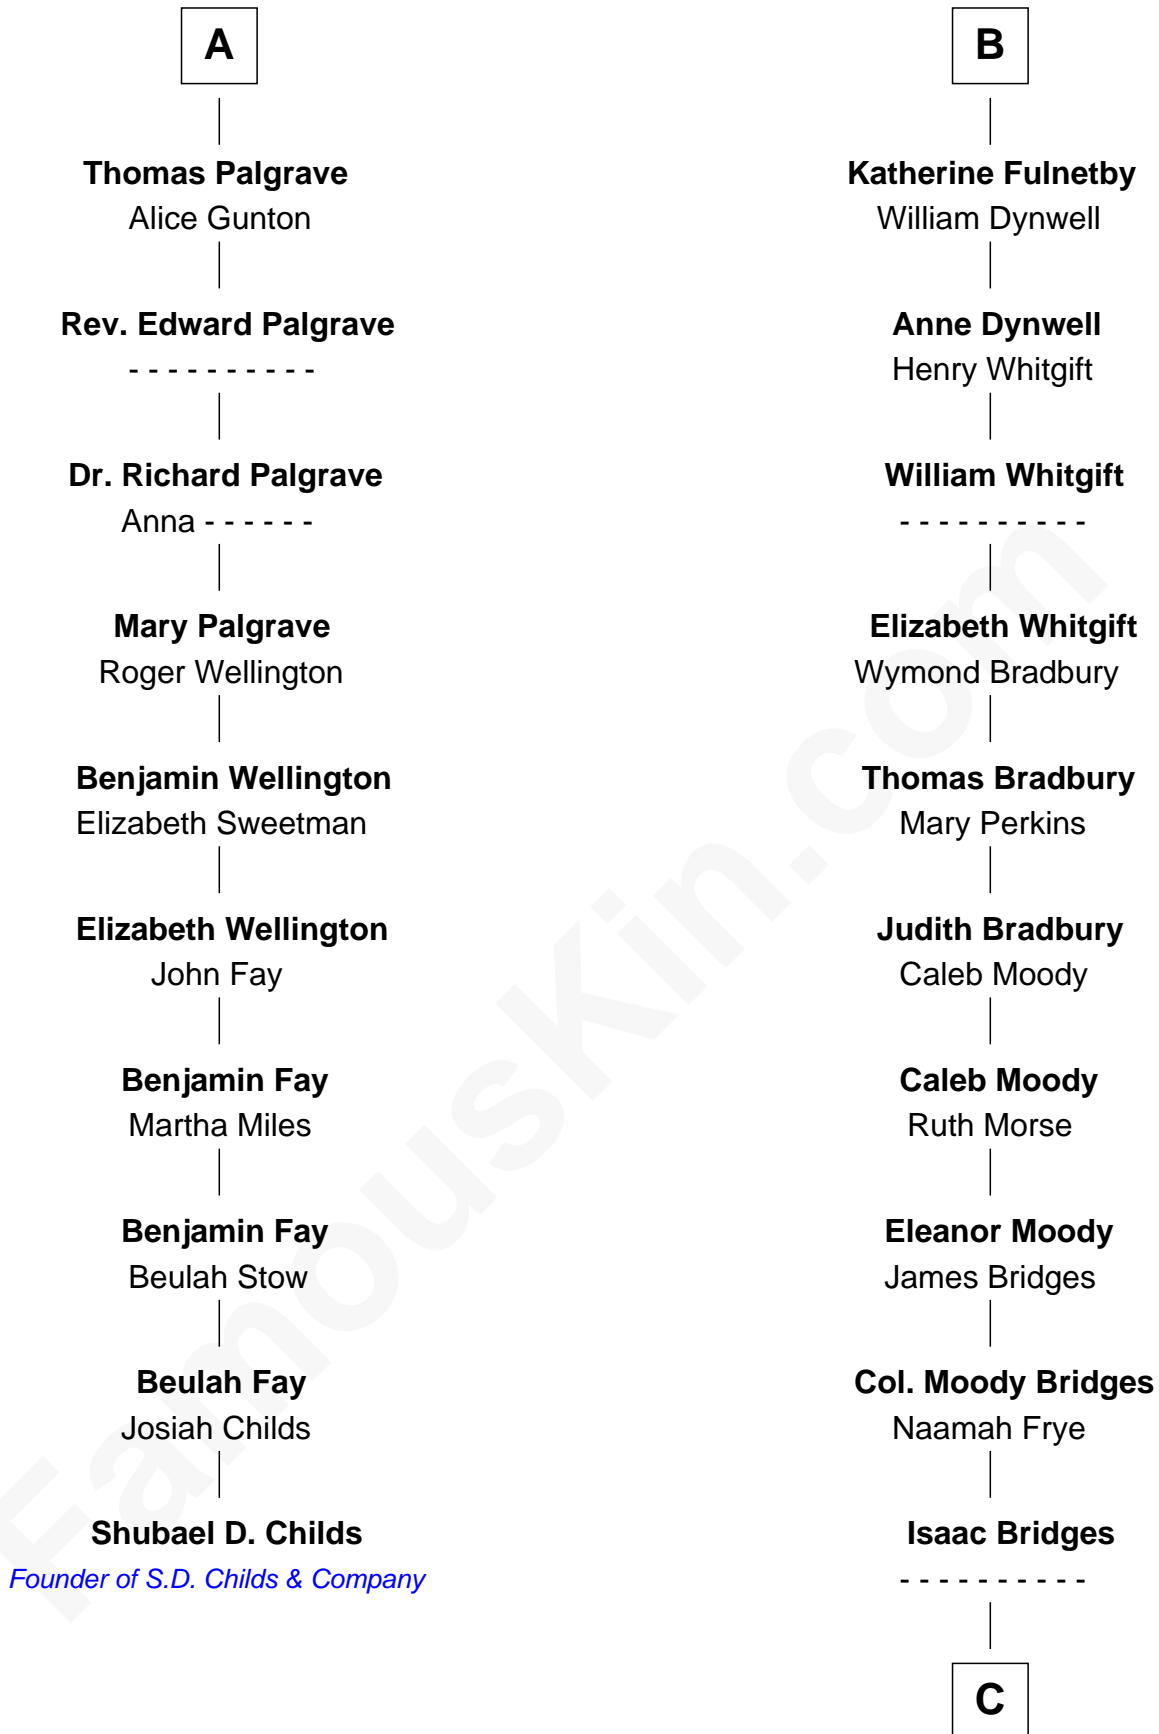

FamousKin.com

Relationship Chart of

Shubael D. Childs

Founder of S.D. Childs & Company

16th cousin 5 times removed of

Owen Brewster

54th Governor of Maine

Bartholomew de Badlesmere

Margery de Badlesmere

Sir William de Ros

Maud de Roos

John de Welles

John de Welles

Eleanor de Mowbray

Eudo de Welles

Maud de Greystoke

Sir Lionel de Welles

Joan de Waterton

Margaret de Welles

Sir Thomas Dymoke

Jane Dymoke

John Fulnetby

B

C

Owen Brewster

54th Governor of Maine

FamousKin.com