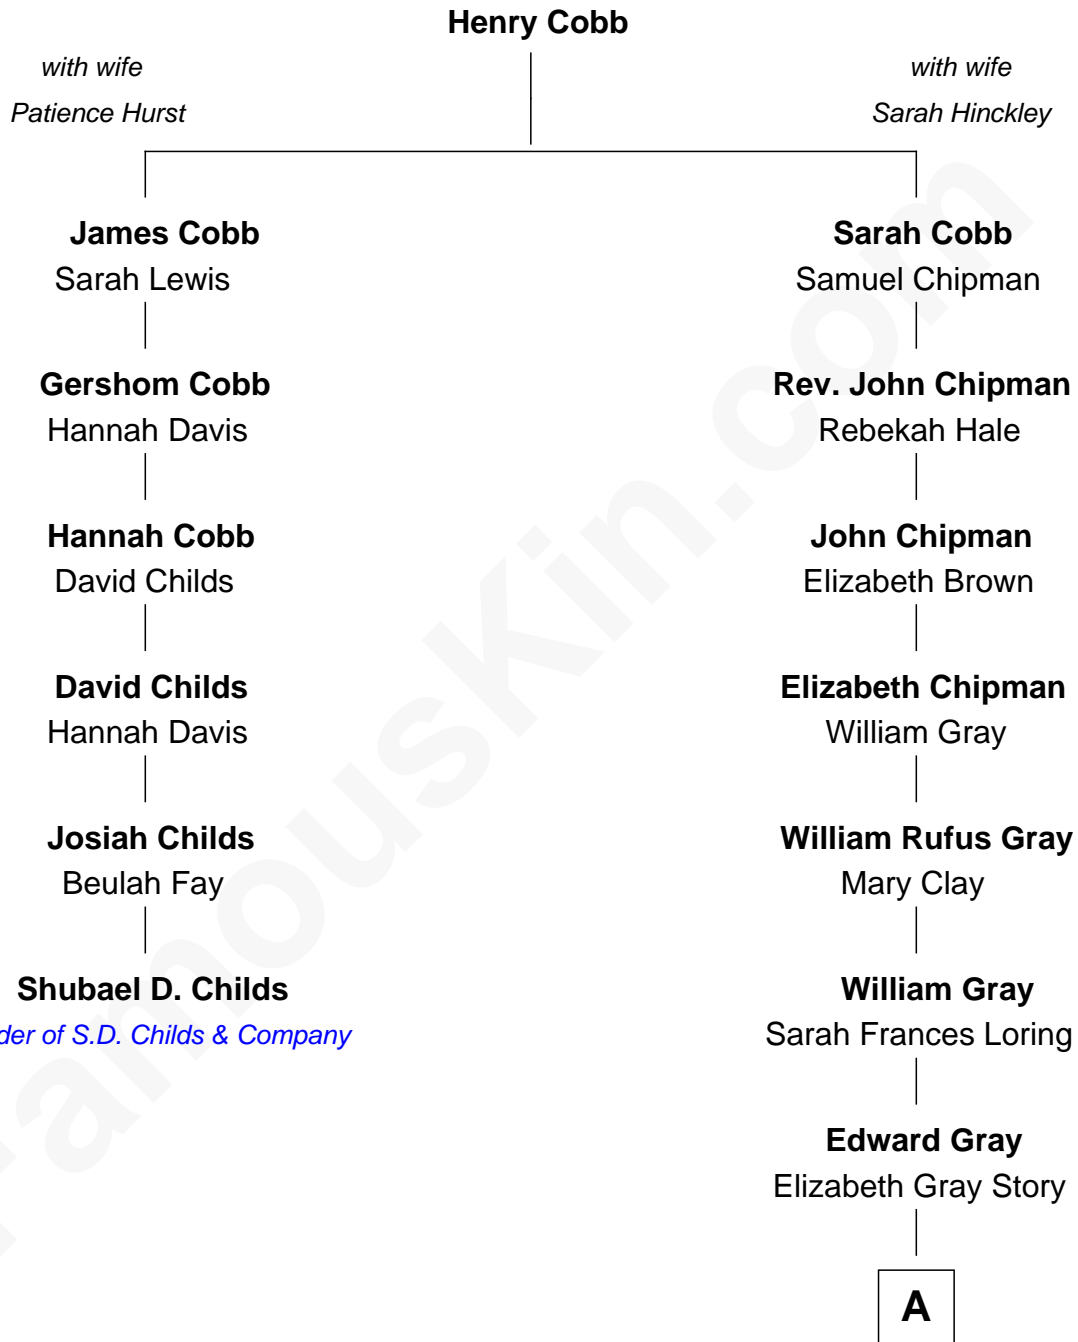

FamousKin.com Relationship Chart of

Shubael D. Childs

Founder of S.D. Childs & Company

5th cousin 4 times removed of

Story Musgrave

NASA Astronaut

A

Marguerite Gray
John Butler Swann

Marguerite Swann
Percy Musgrave

Story Musgrave
NASA Astronaut

FamousKin.com