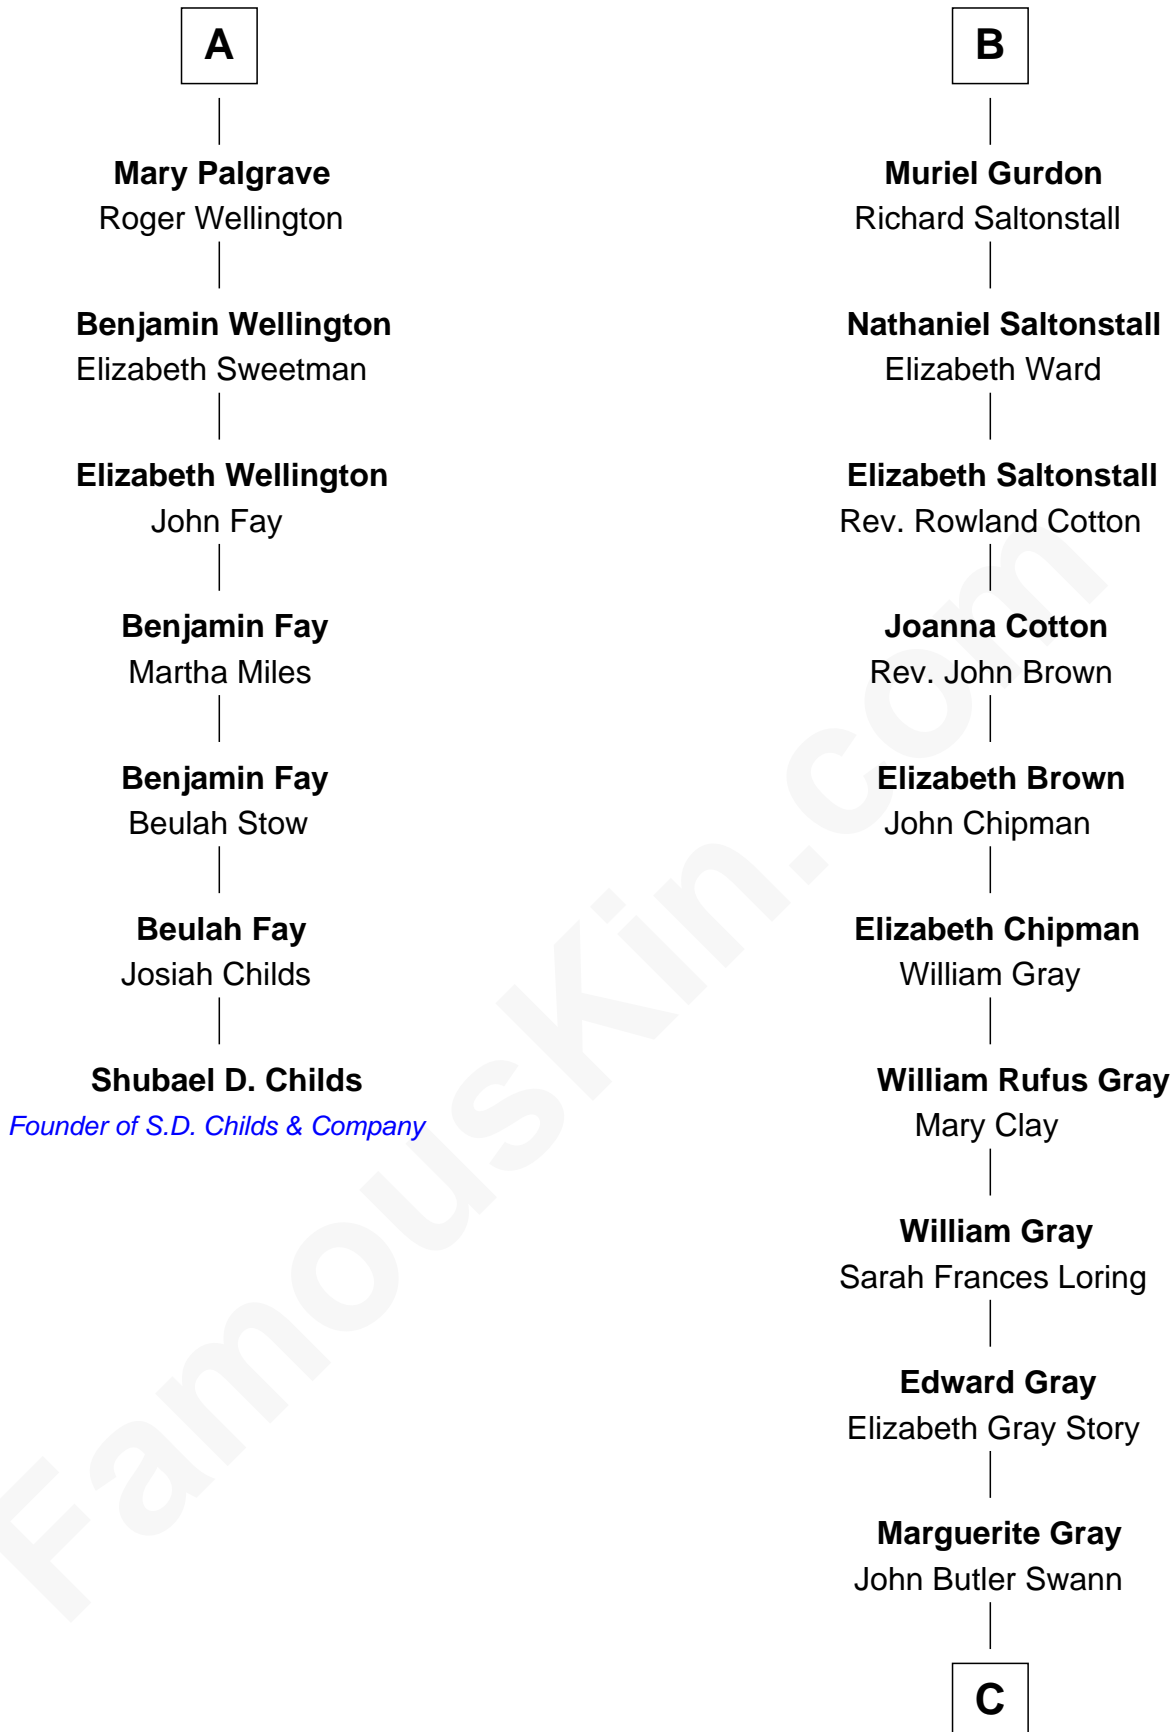

FamousKin.com

Relationship Chart of

Shubael D. Childs

Founder of S.D. Childs & Company

13th cousin 5 times removed of

Story Musgrave
NASA Astronaut

C

|
Marguerite Swann

Percy Musgrave

|
Story Musgrave

NASA Astronaut

FamousKin.com