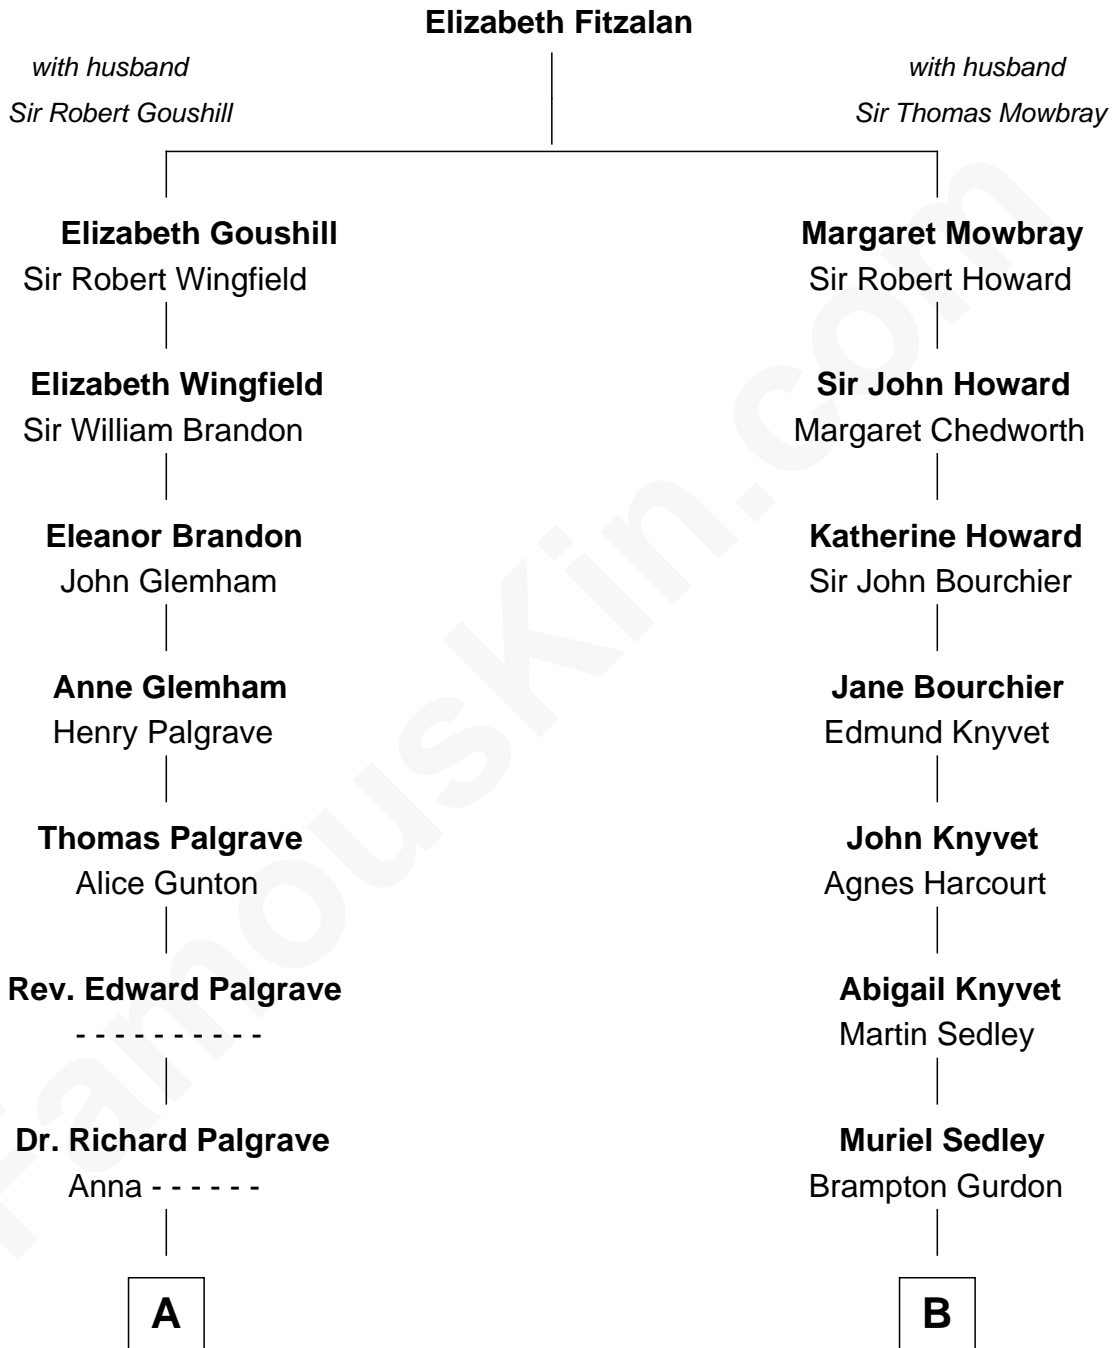

FamousKin.com

Relationship Chart of

Shubael D. Childs

Founder of S.D. Childs & Company

13th cousin 5 times removed of

Story Musgrave
NASA Astronaut

C

|
Marguerite Swann

Percy Musgrave

|
Story Musgrave

NASA Astronaut

FamousKin.com