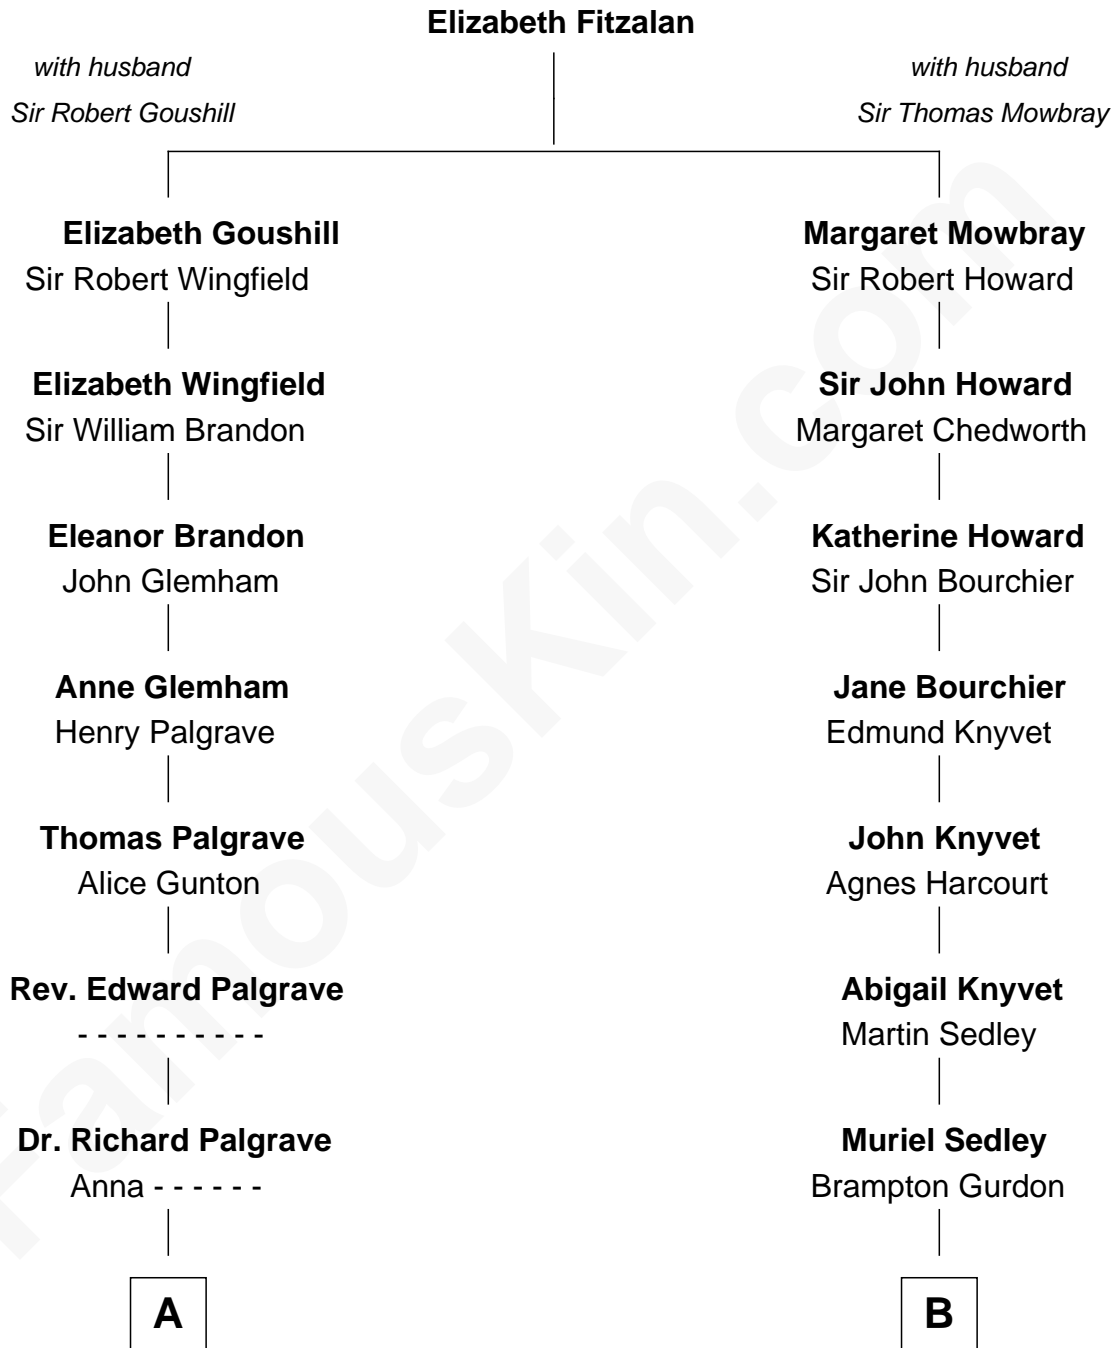

FamousKin.com

Relationship Chart of

Shubael D. Childs

Founder of S.D. Childs & Company

13th cousin 1 time removed of

Horace Gray

U.S. Supreme Court Justice

A