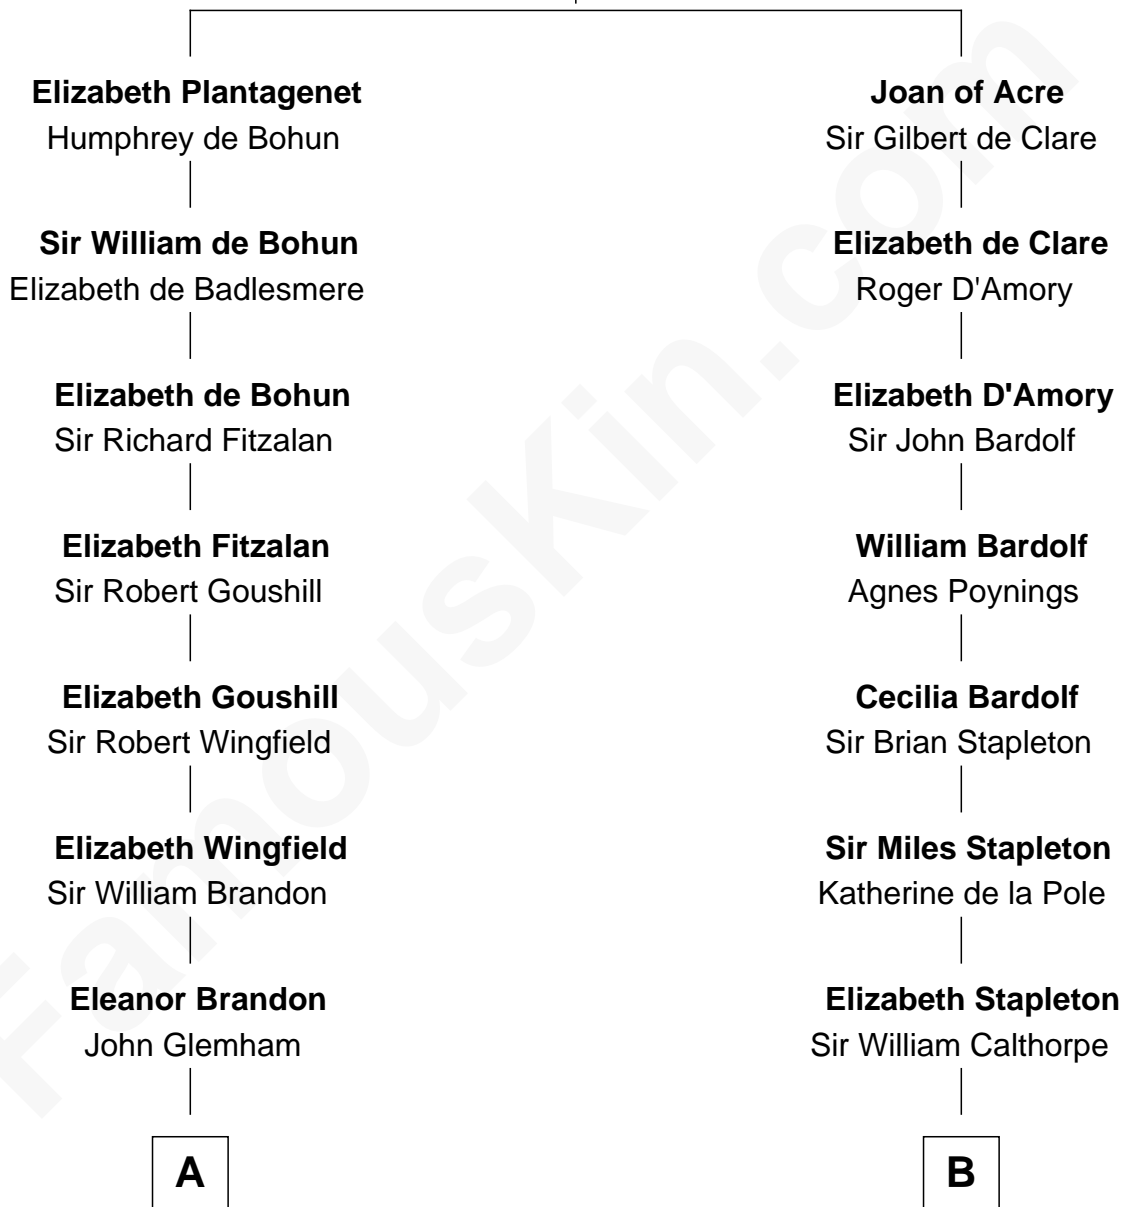

## Relationship Chart of

### Shubael D. Childs

Founder of S.D. Childs & Company

17th cousin 4 times removed of

**Walt Disney**

Co-Founder of The Walt Disney Company

**King Edward I**  
Eleanor of Castile

**C**

**Fanny Johnson**

John Call

**Eber Call**

Violette Lawrence

**Charles Call**

Henrietta Gross

**Flora Call**

Elias Charles Disney

**Walt Disney**