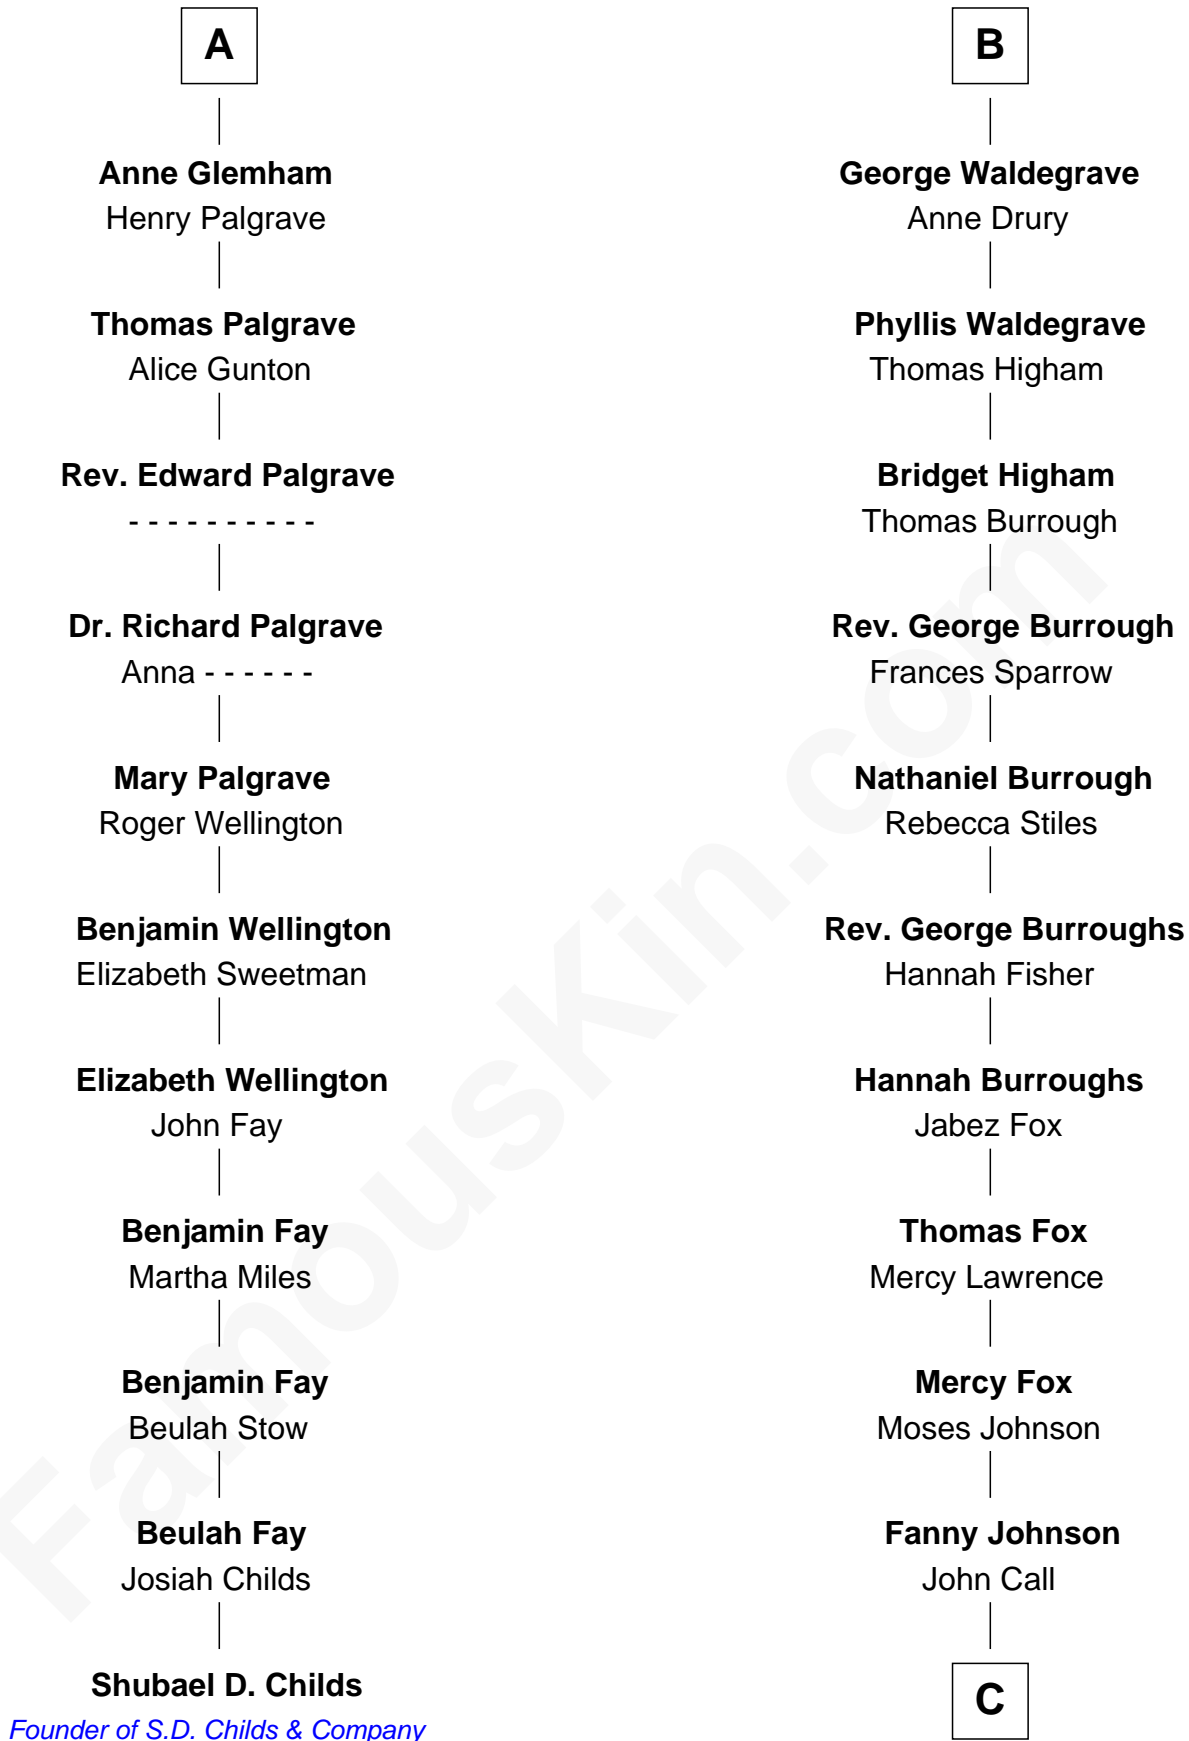

FamousKin.com

Relationship Chart of

Shubael D. Childs

Founder of S.D. Childs & Company

17th cousin 3 times removed of

Walt Disney

Co-Founder of The Walt Disney Company

C

Eber Call
Violette Lawrence

Charles Call
Henrietta Gross

Flora Call
Elias Charles Disney

Walt Disney
Co-Founder of The Walt Disney Co.