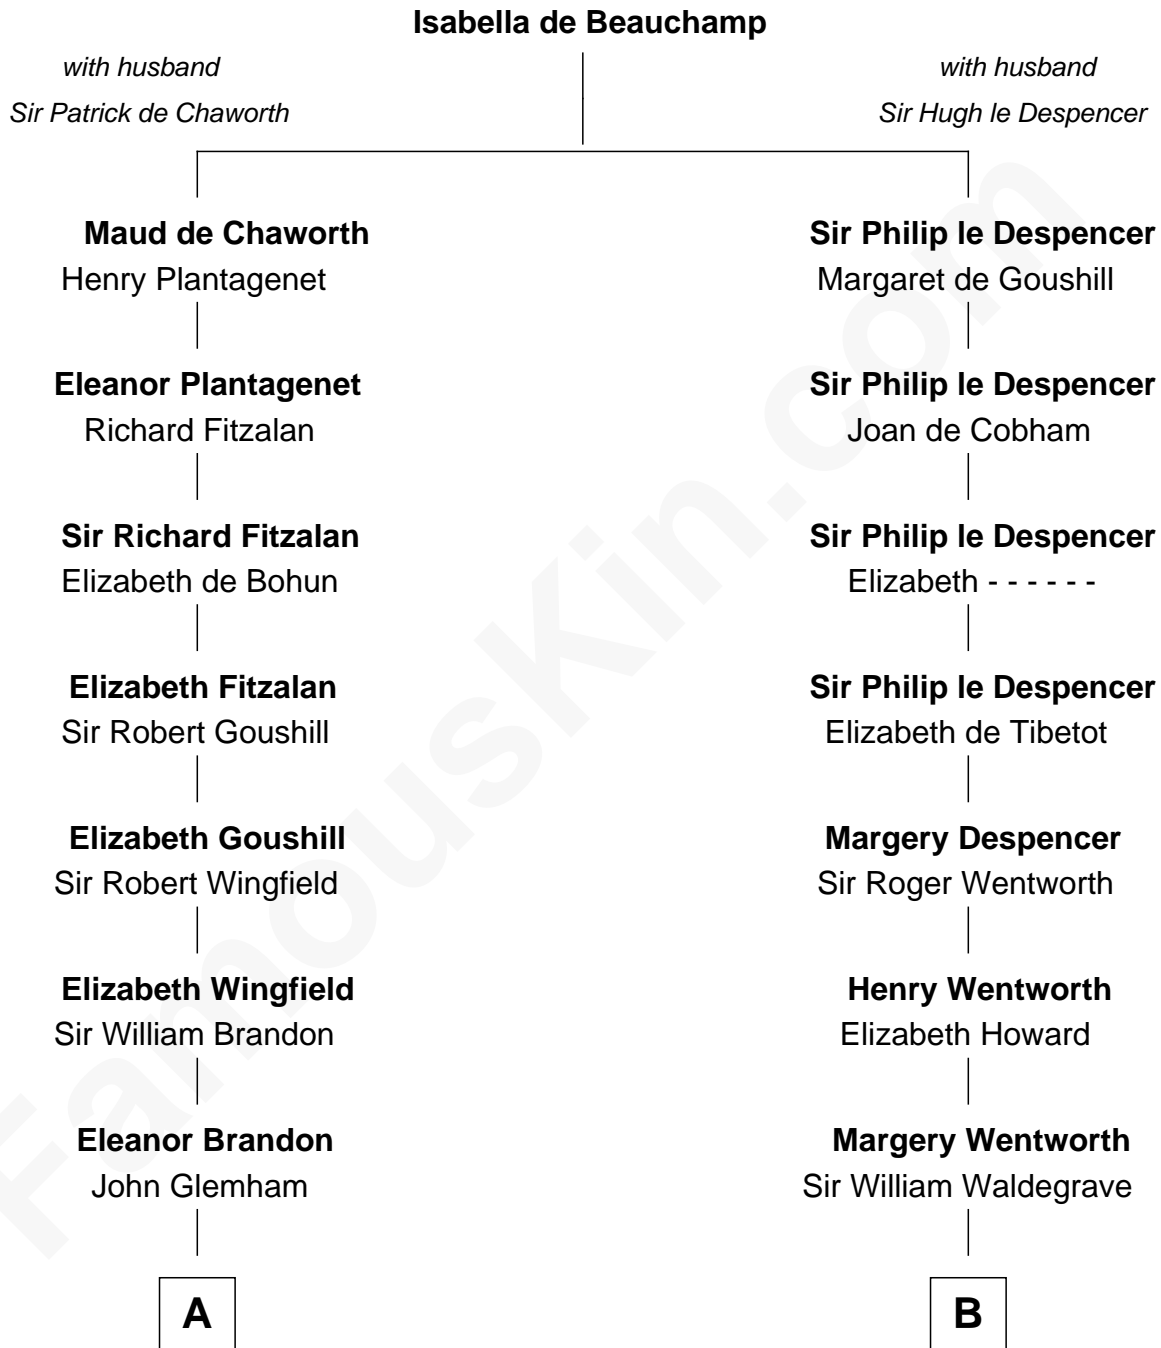

FamousKin.com

Relationship Chart of

Shubael D. Childs

Founder of S.D. Childs & Company

17th cousin 3 times removed of

Walt Disney

Co-Founder of The Walt Disney Company

C

Eber Call
Violette Lawrence

Charles Call
Henrietta Gross

Flora Call
Elias Charles Disney

Walt Disney
Co-Founder of The Walt Disney Co.