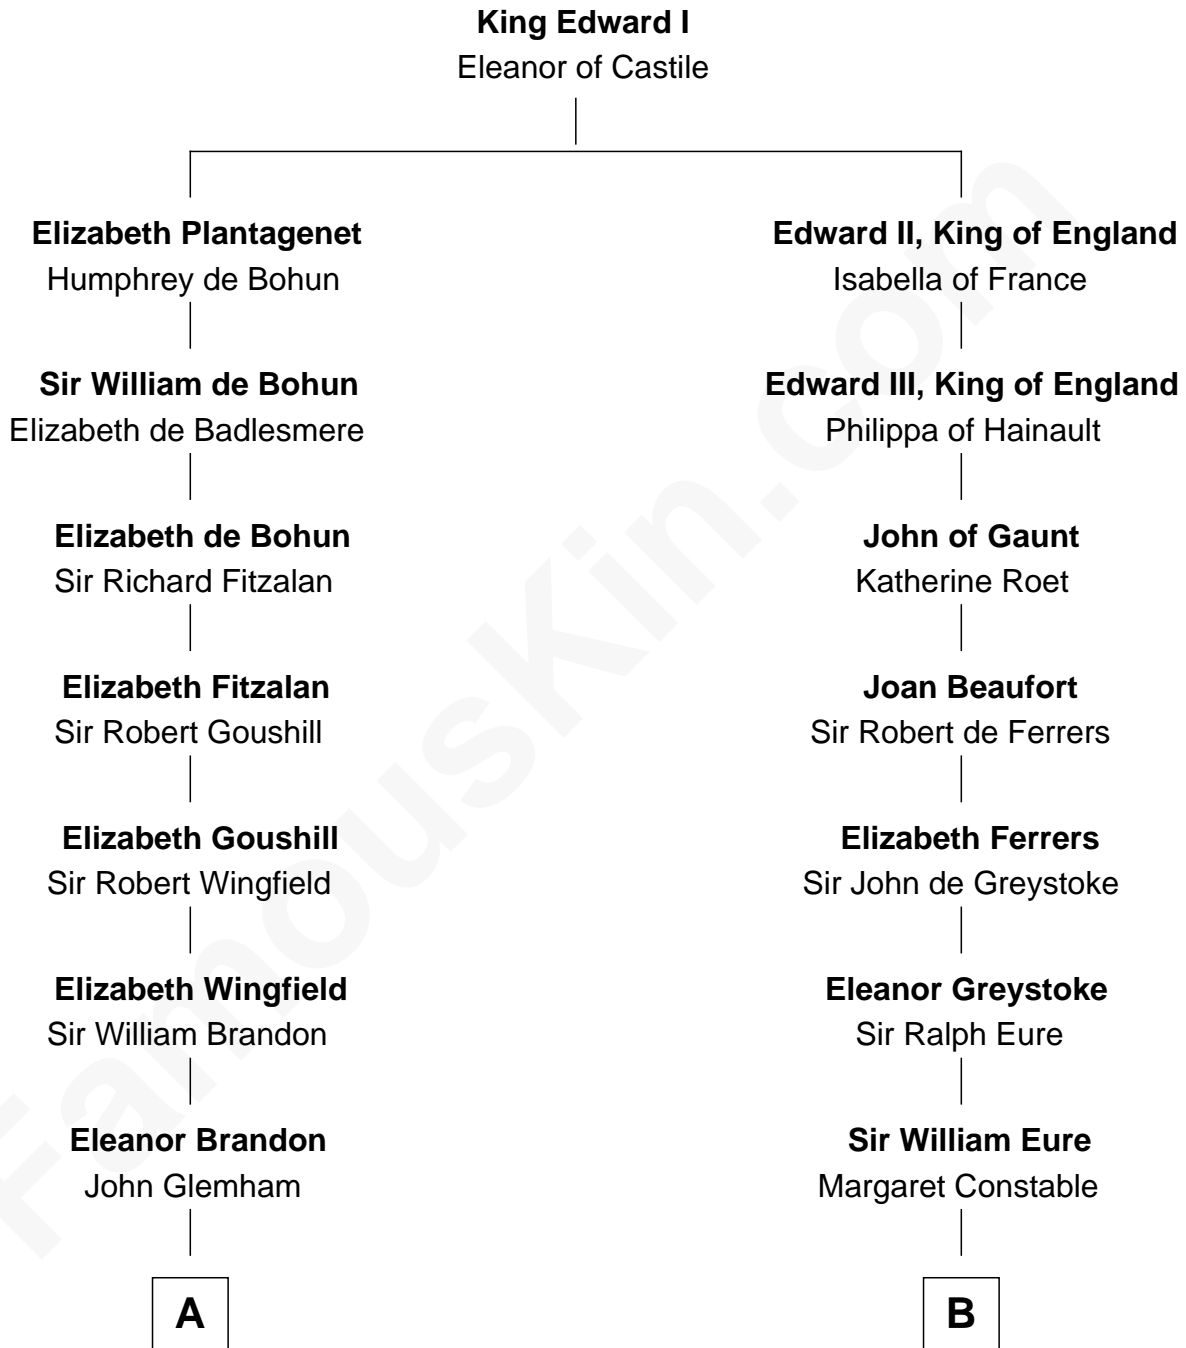

FamousKin.com

Relationship Chart of

Shubael D. Childs

Founder of S.D. Childs & Company

17th cousin 4 times removed of

E. C. Segar

Cartoonist (Popeye creator)

C

Abigail Danforth

Benjamin Horton

Abigail Danforth Horton

Eleazer Walker

Mary Jane Walker

Thomas Segar

Amzi Andrews Segar

Erma Irene Crisler