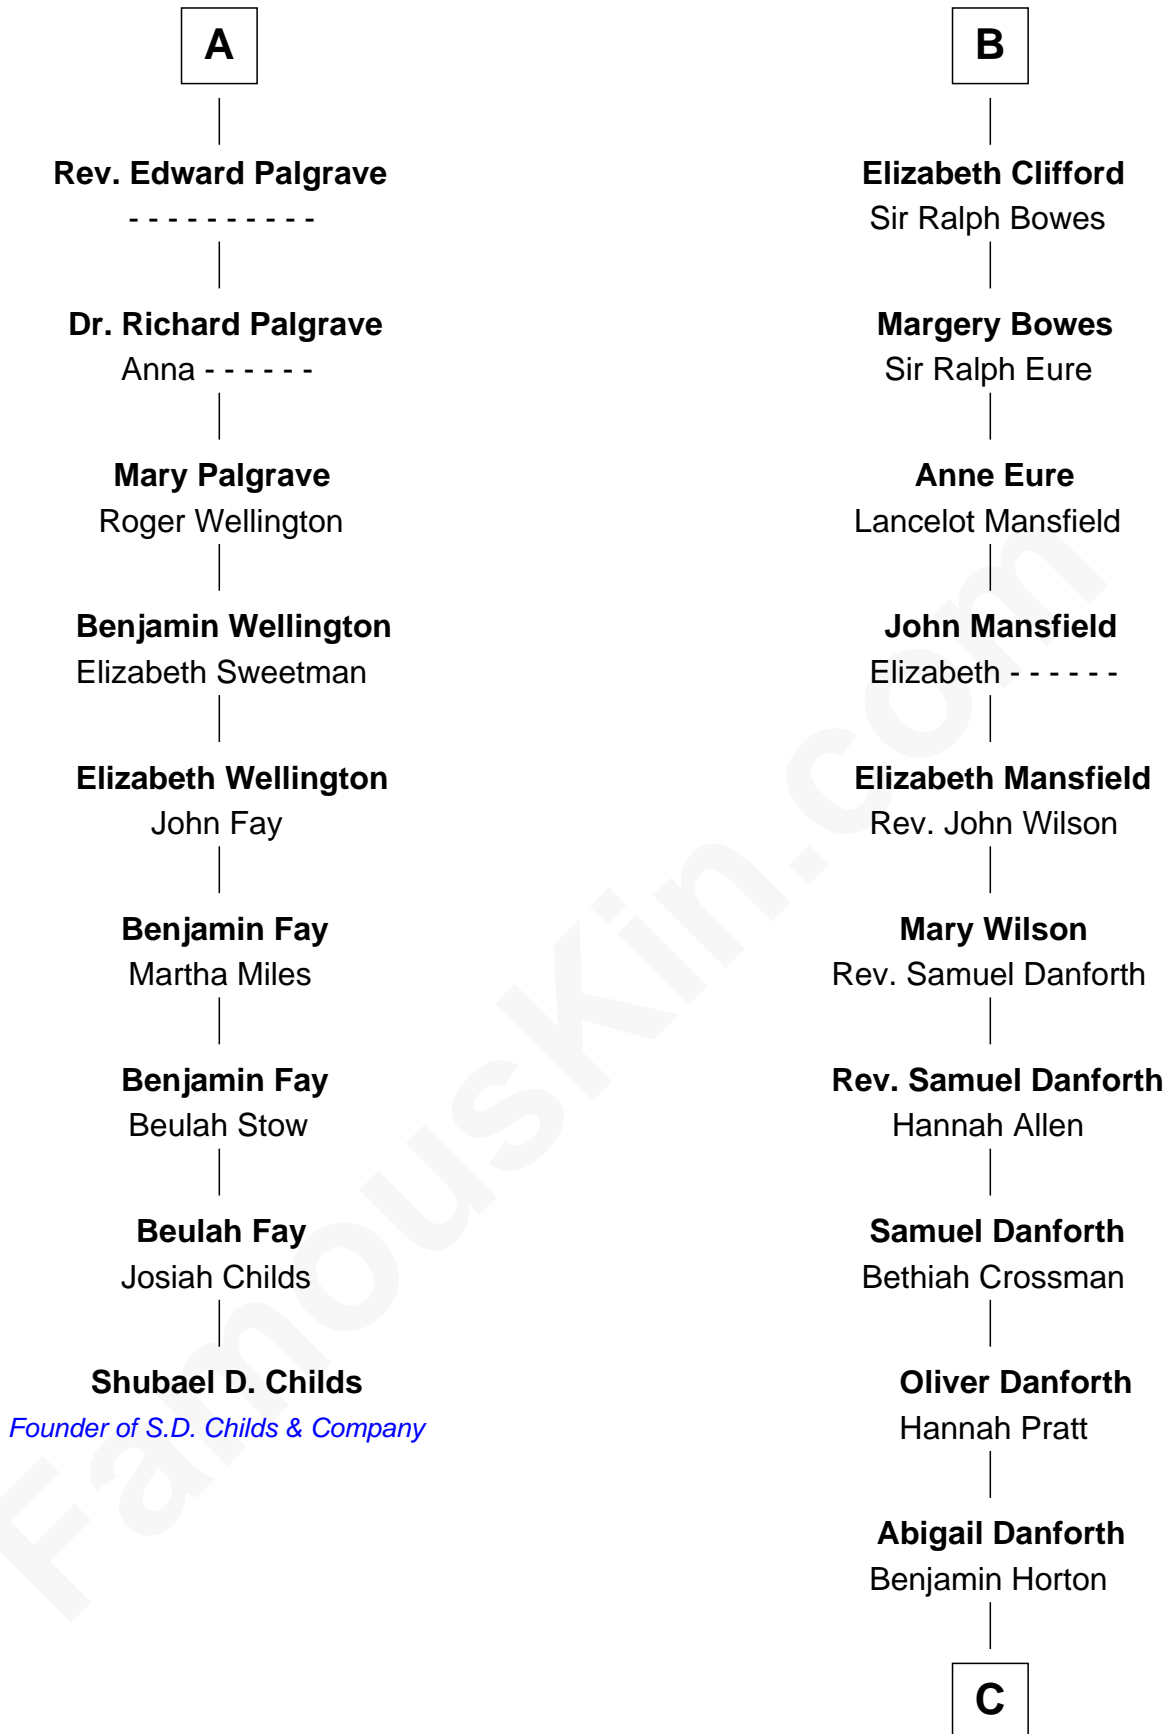

FamousKin.com

Relationship Chart of

Shubael D. Childs

Founder of S.D. Childs & Company

15th cousin 5 times removed of

E. C. Segar

Cartoonist (Popeye creator)

C

Abigail Danforth Horton

Eleazer Walker

Mary Jane Walker

Thomas Segar

Amzi Andrews Segar

Erma Irene Crisler

E. C. Segar

Cartoonist