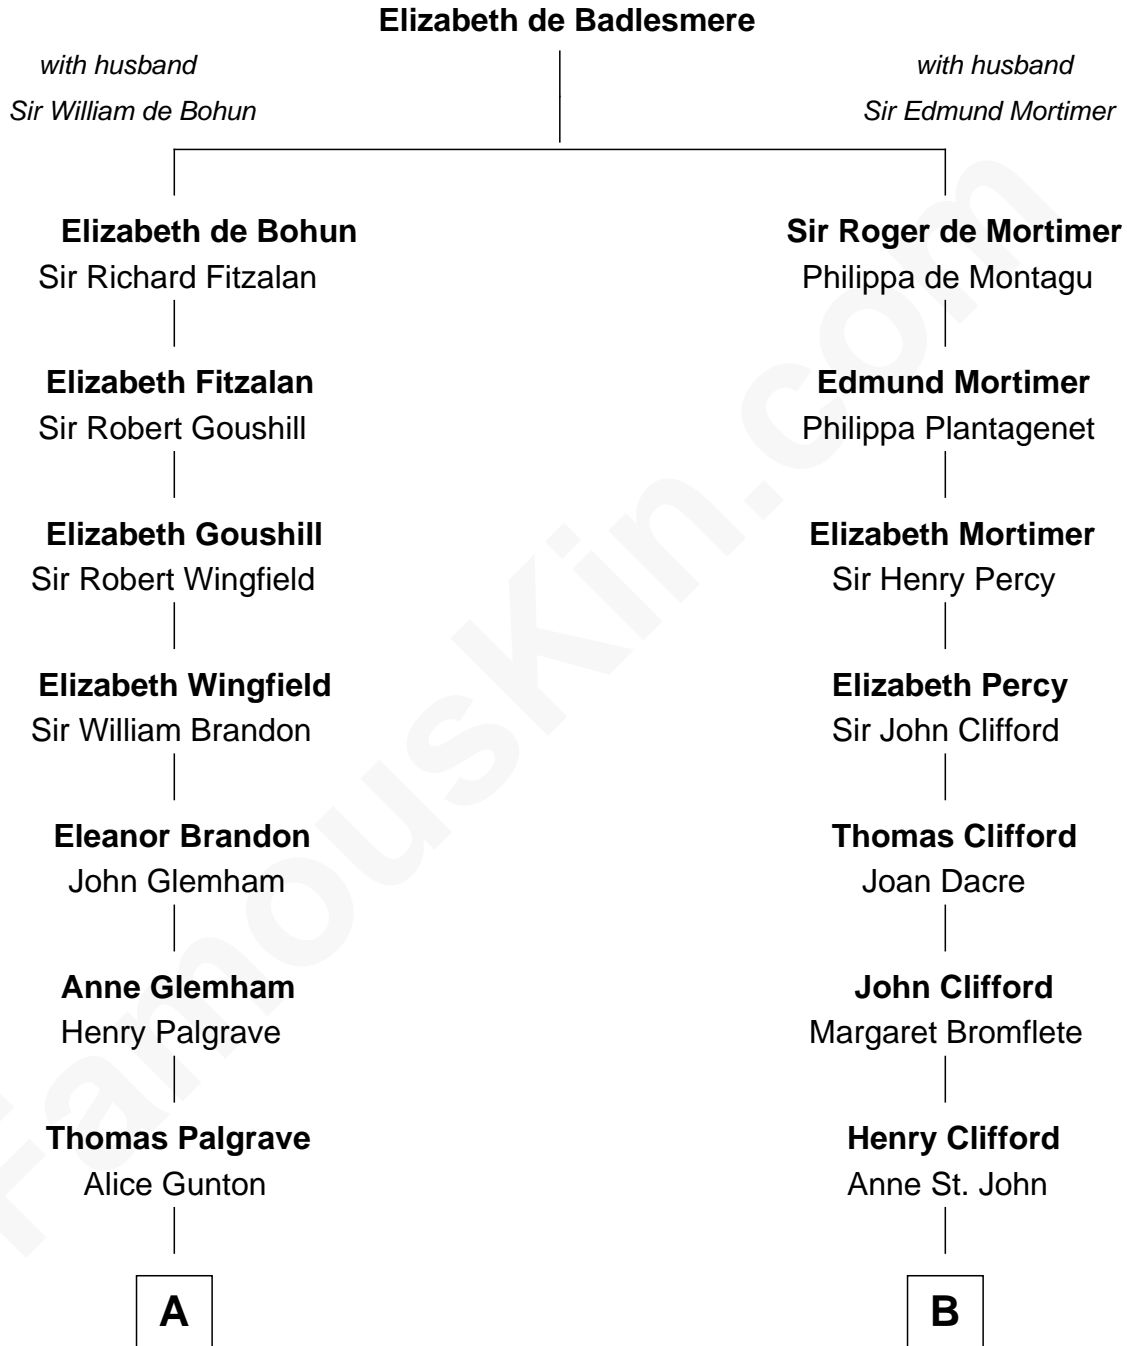

FamousKin.com

Relationship Chart of

Shubael D. Childs

Founder of S.D. Childs & Company

15th cousin 5 times removed of

E. C. Segar

Cartoonist (Popeye creator)

C

Abigail Danforth Horton

Eleazer Walker

Mary Jane Walker

Thomas Segar

Amzi Andrews Segar

Erma Irene Crisler

E. C. Segar

Cartoonist