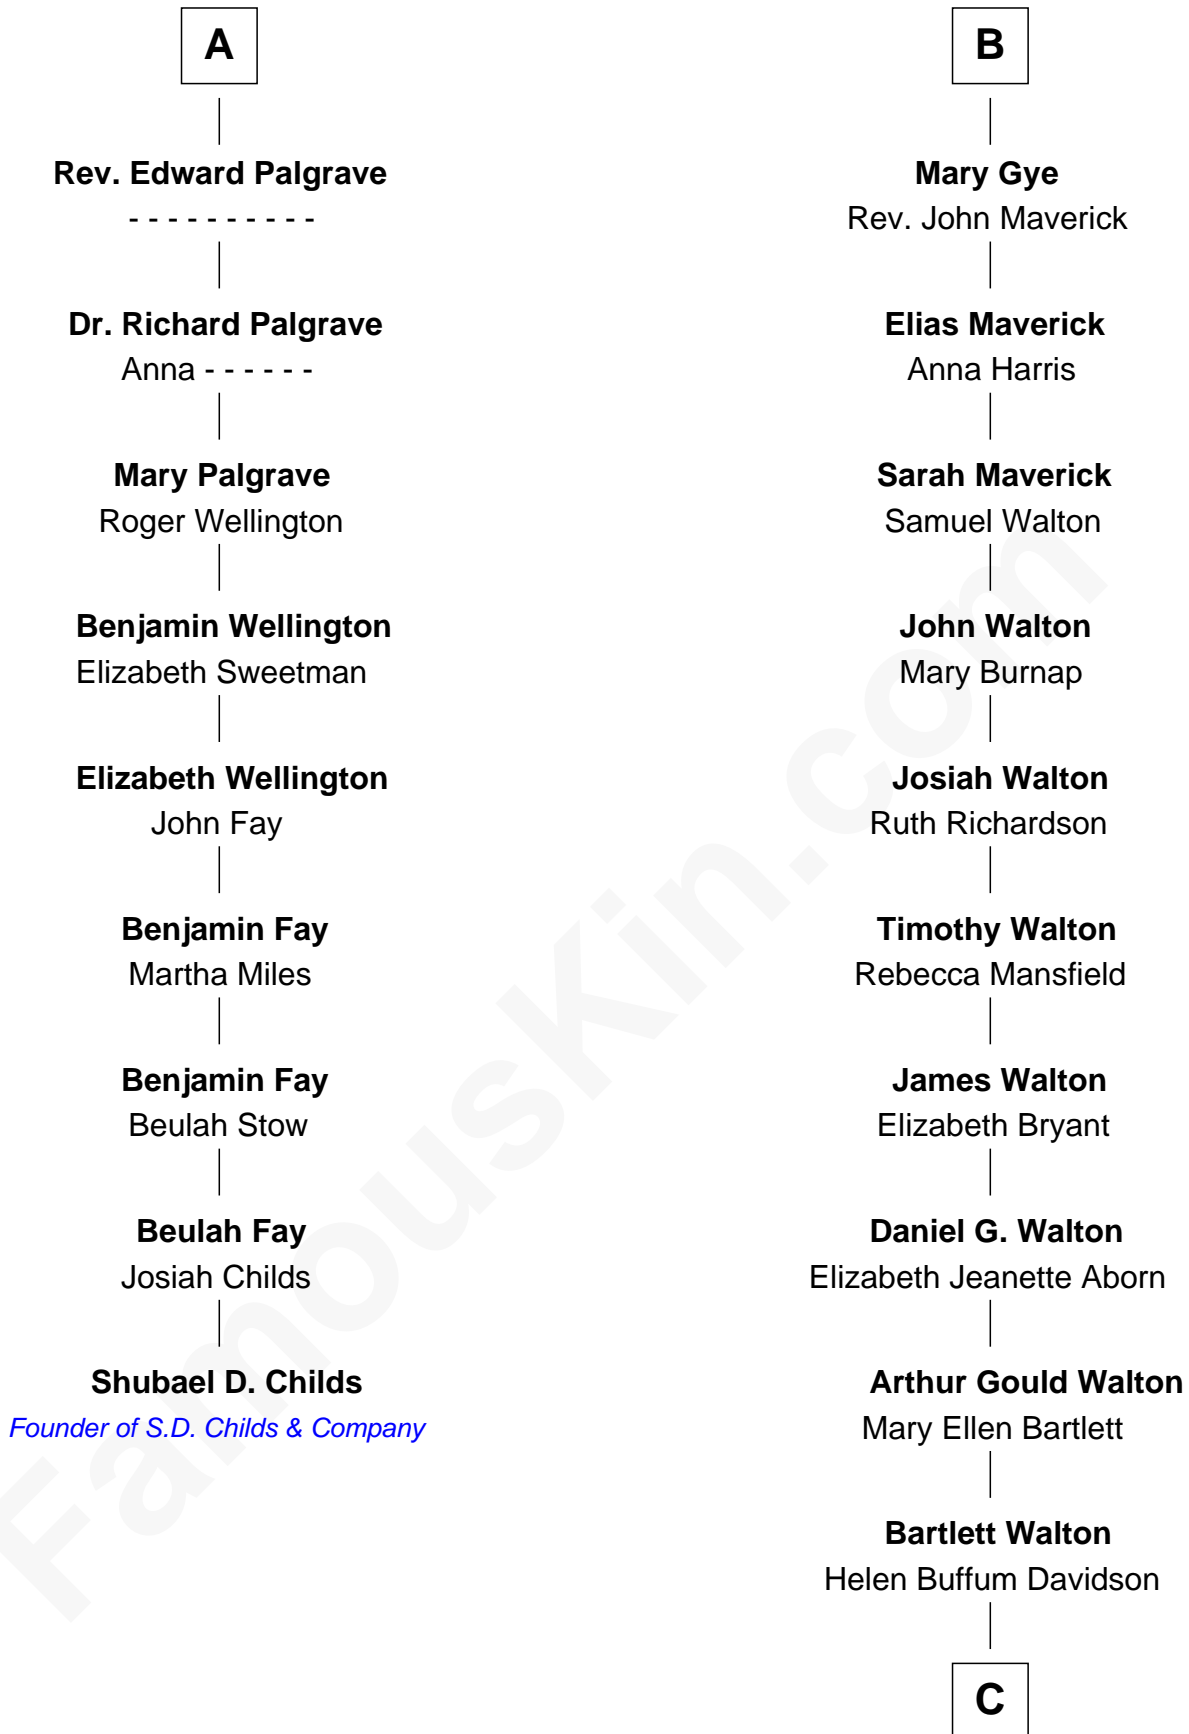

FamousKin.com

Relationship Chart of

Shubael D. Childs

Founder of S.D. Childs & Company

15th cousin 3 times removed of

A. Bartlett Giamatti

Major League Baseball Commissioner

C

Mary Claybaugh Walton

Valentine John Giamatti

A. Bartlett Giamatti

Major League Baseball Commissioner

FamousKin.com