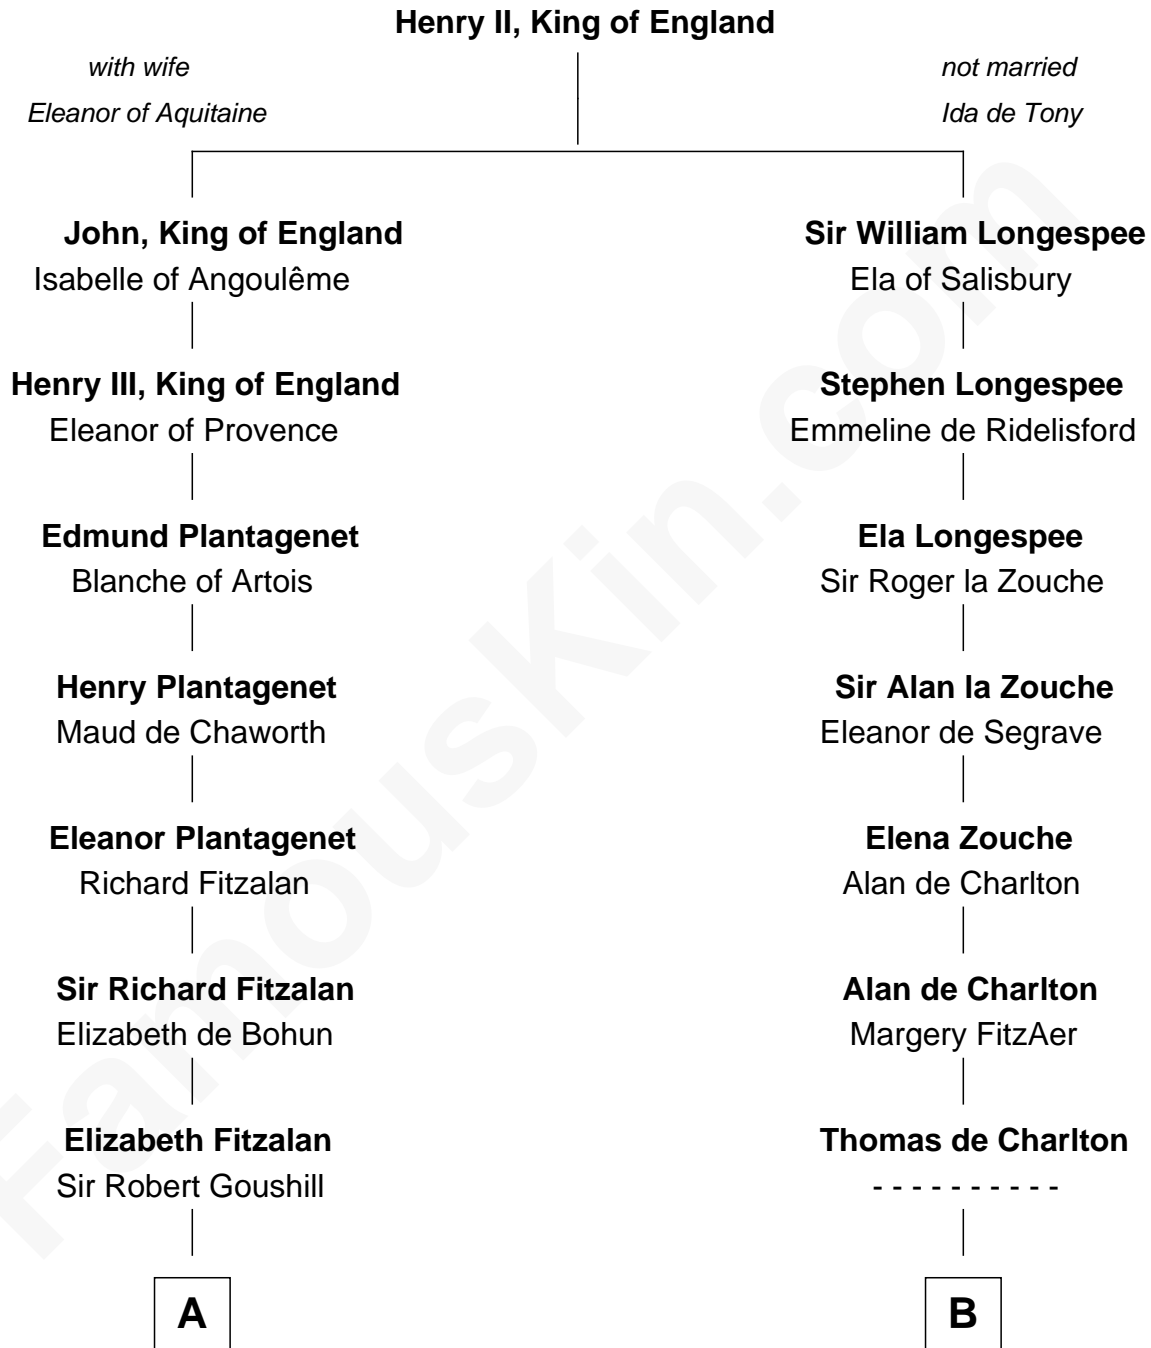

John Davis

14th and 17th Governor of Massachusetts