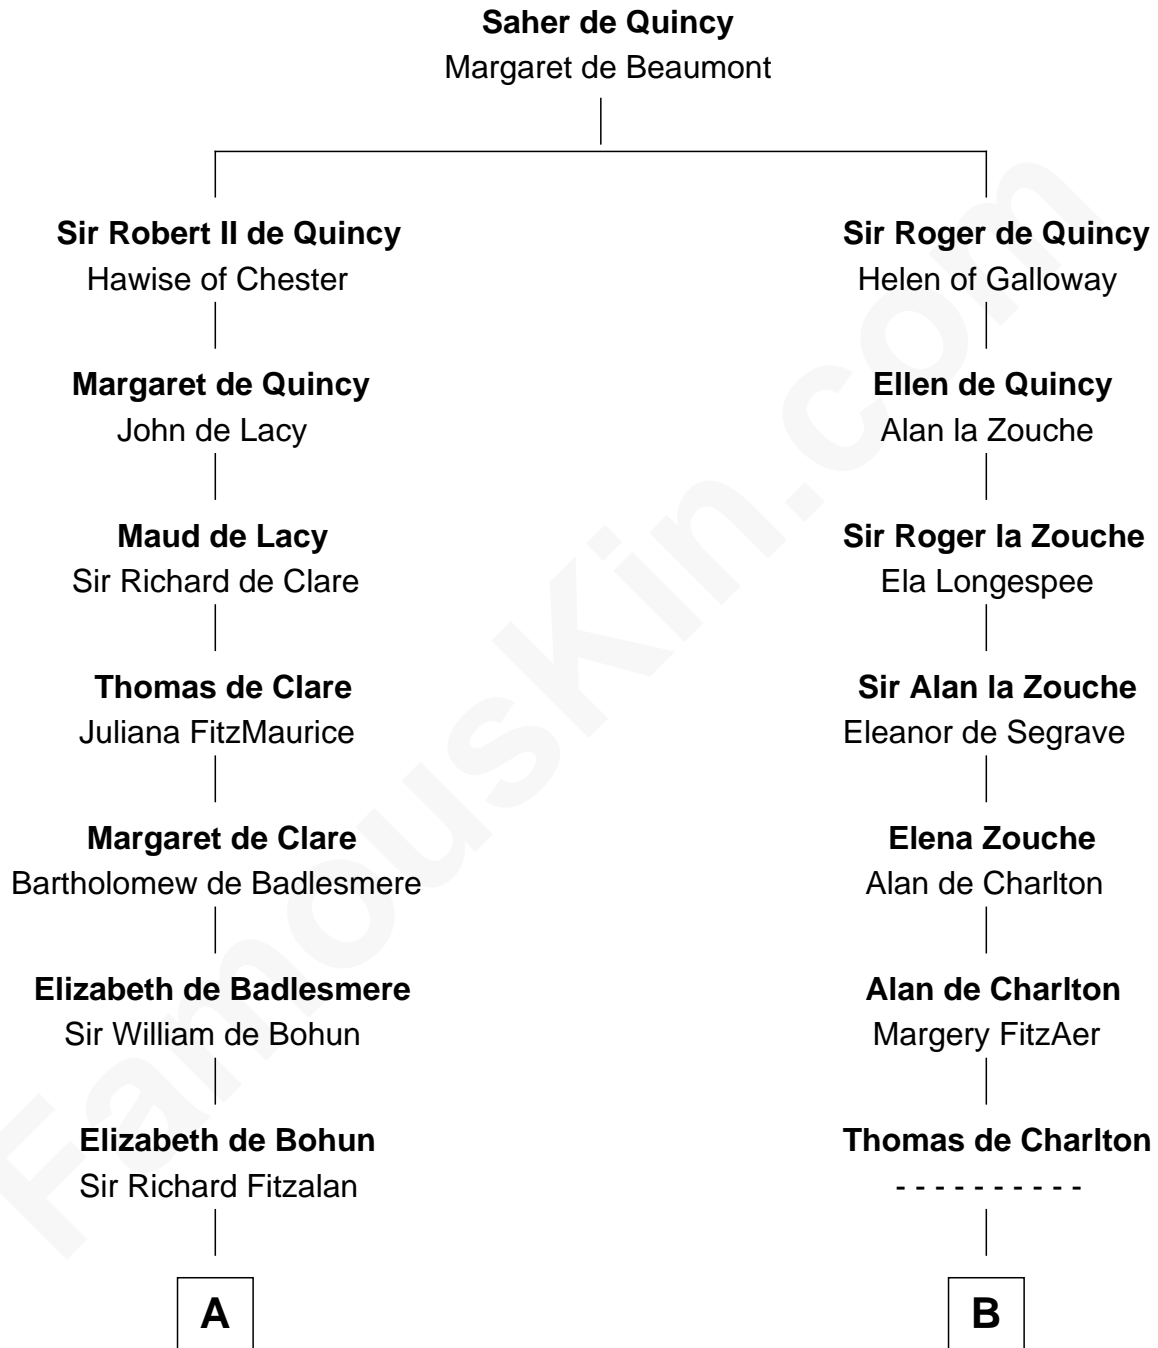

FamousKin.com

Relationship Chart of

Shubael D. Childs

Founder of S.D. Childs & Company

21st cousin of

John Davis

14th and 17th Governor of Massachusetts

C

Elizabeth Wellington

John Fay

Benjamin Fay

Martha Miles

Benjamin Fay

Beulah Stow

Beulah Fay

Josiah Childs