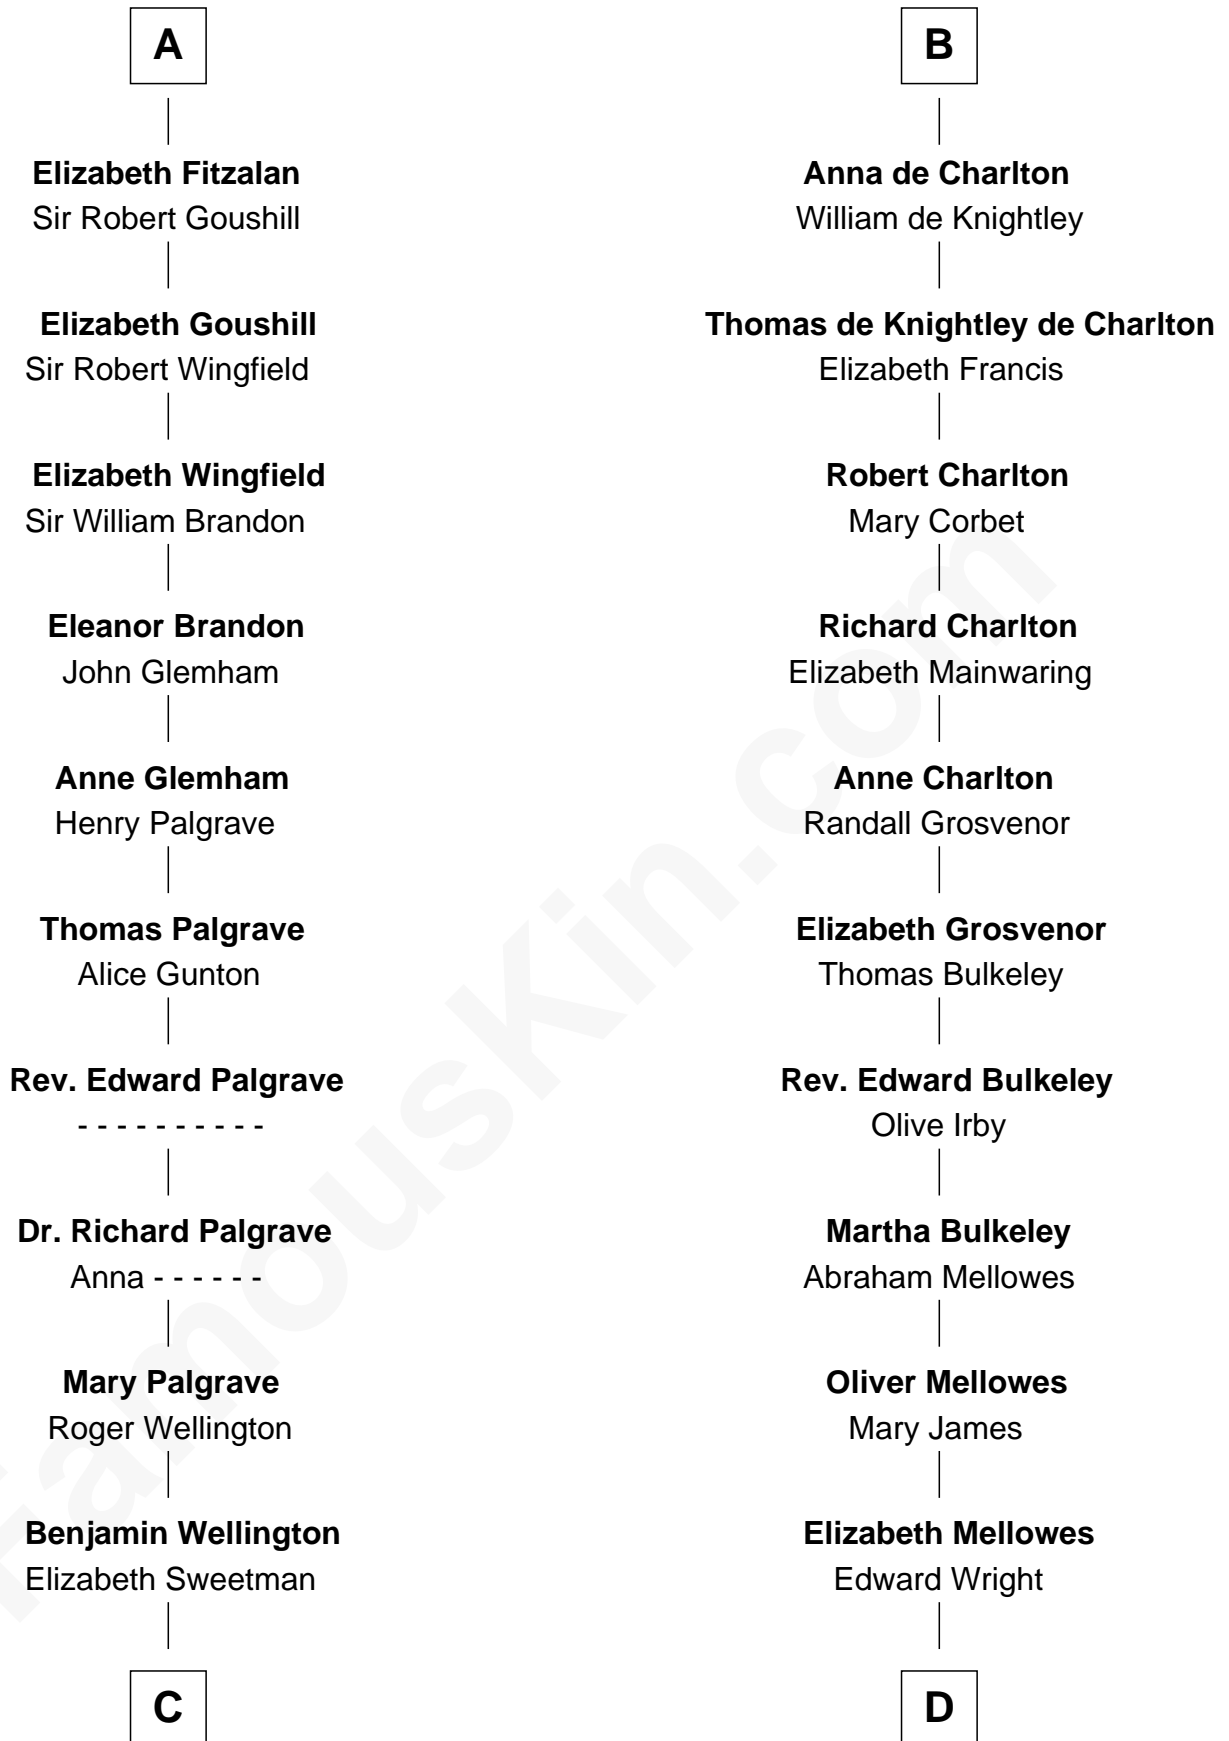

FamousKin.com

Relationship Chart of

Shubael D. Childs

Founder of S.D. Childs & Company

21st cousin of

John Davis

14th and 17th Governor of Massachusetts

C

Elizabeth Wellington

John Fay

Benjamin Fay

Martha Miles

Benjamin Fay

Beulah Stow

Beulah Fay

Josiah Childs