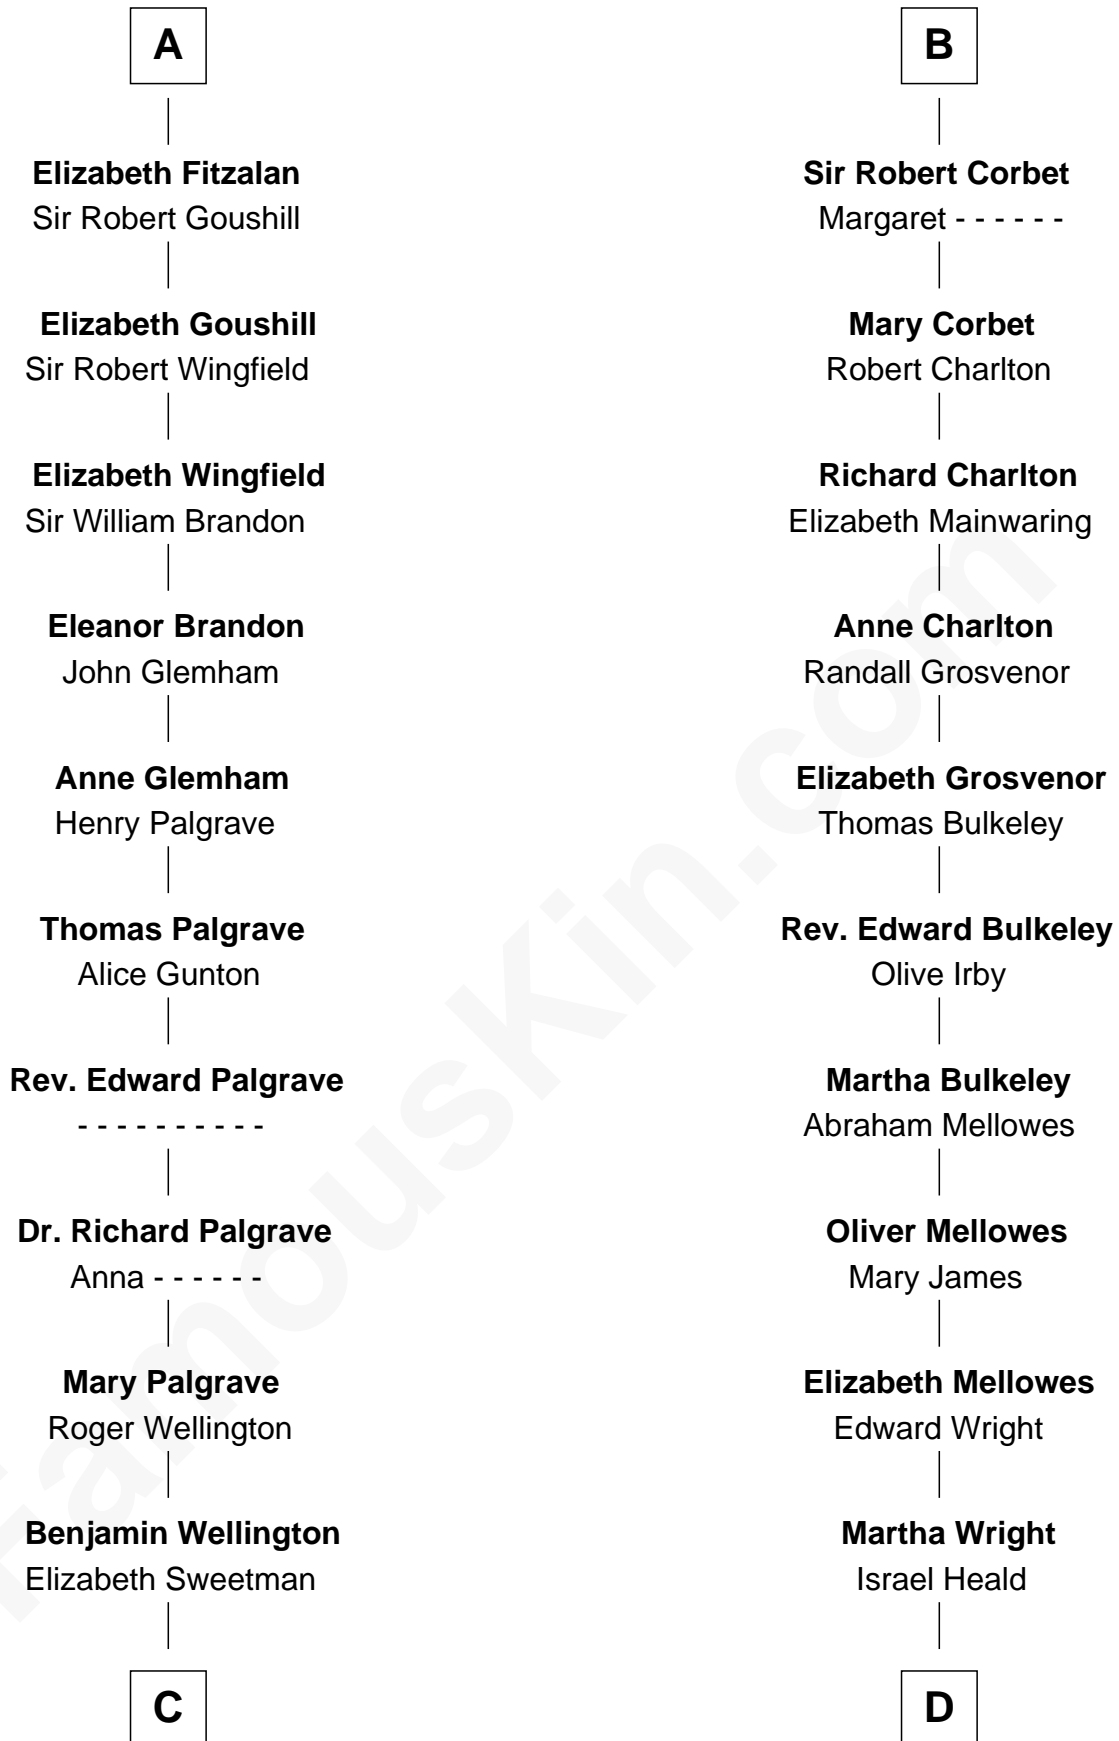

FamousKin.com

Relationship Chart of

Shubael D. Childs

Founder of S.D. Childs & Company

20th cousin 1 time removed of

John Davis

14th and 17th Governor of Massachusetts

C

Elizabeth Wellington

John Fay

Benjamin Fay

Martha Miles

Benjamin Fay

Beulah Stow

Beulah Fay

Josiah Childs