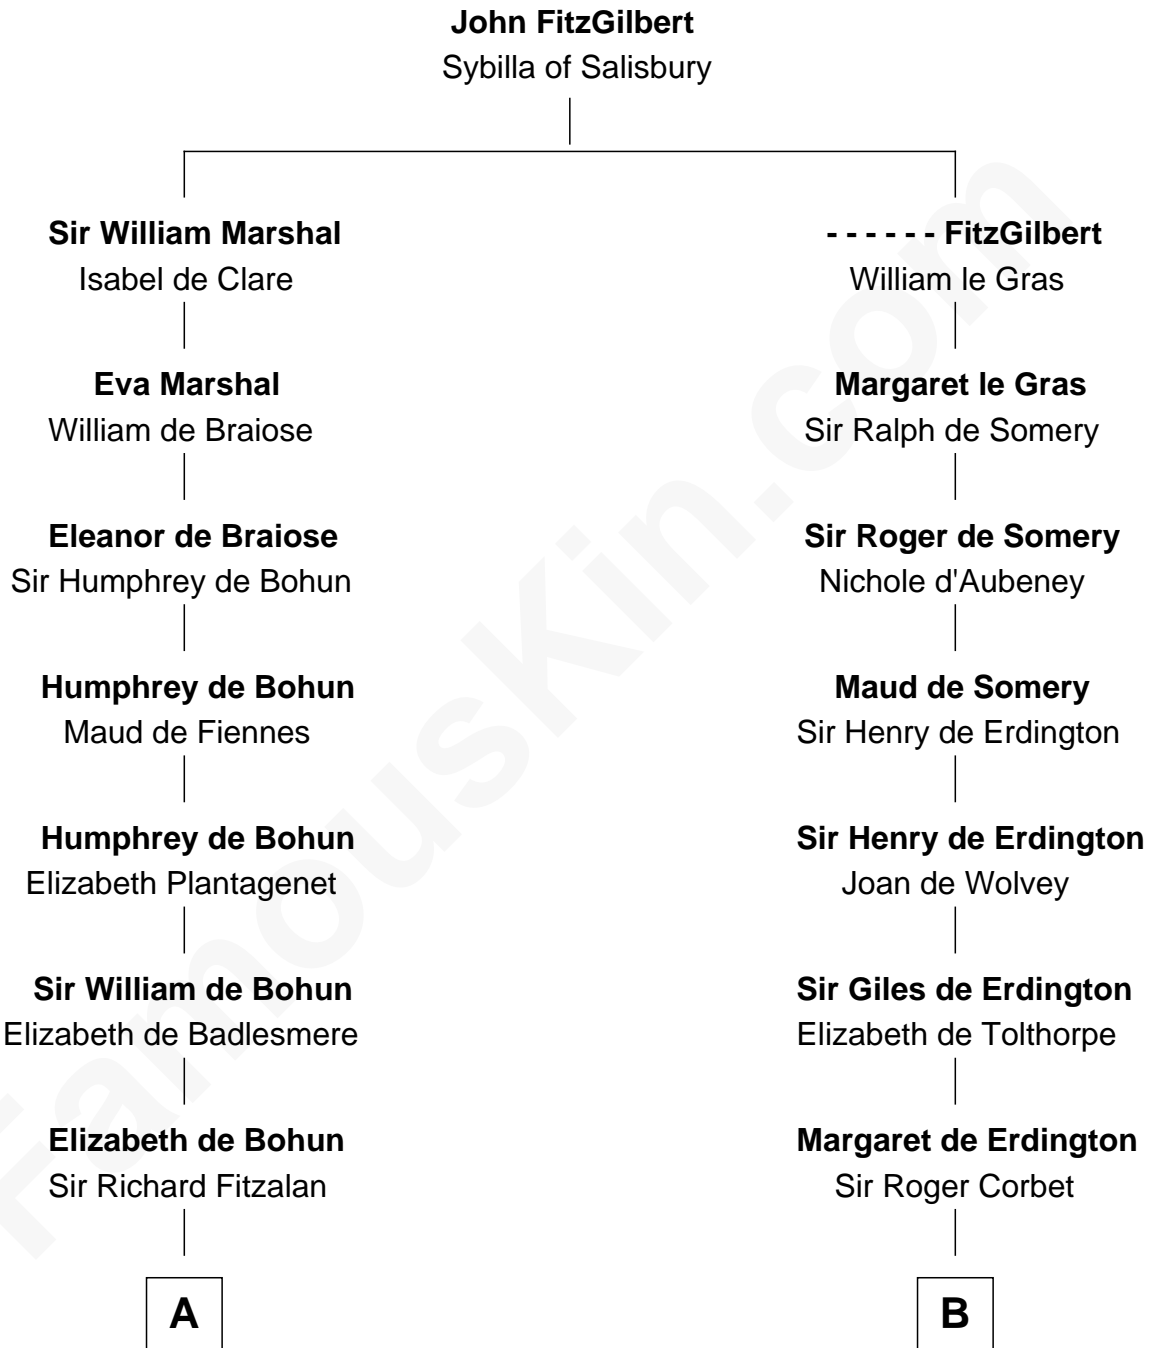

FamousKin.com

Relationship Chart of

Shubael D. Childs

Founder of S.D. Childs & Company

20th cousin 1 time removed of

John Davis

14th and 17th Governor of Massachusetts

C

Elizabeth Wellington

John Fay

Benjamin Fay

Martha Miles

Benjamin Fay

Beulah Stow

Beulah Fay

Josiah Childs