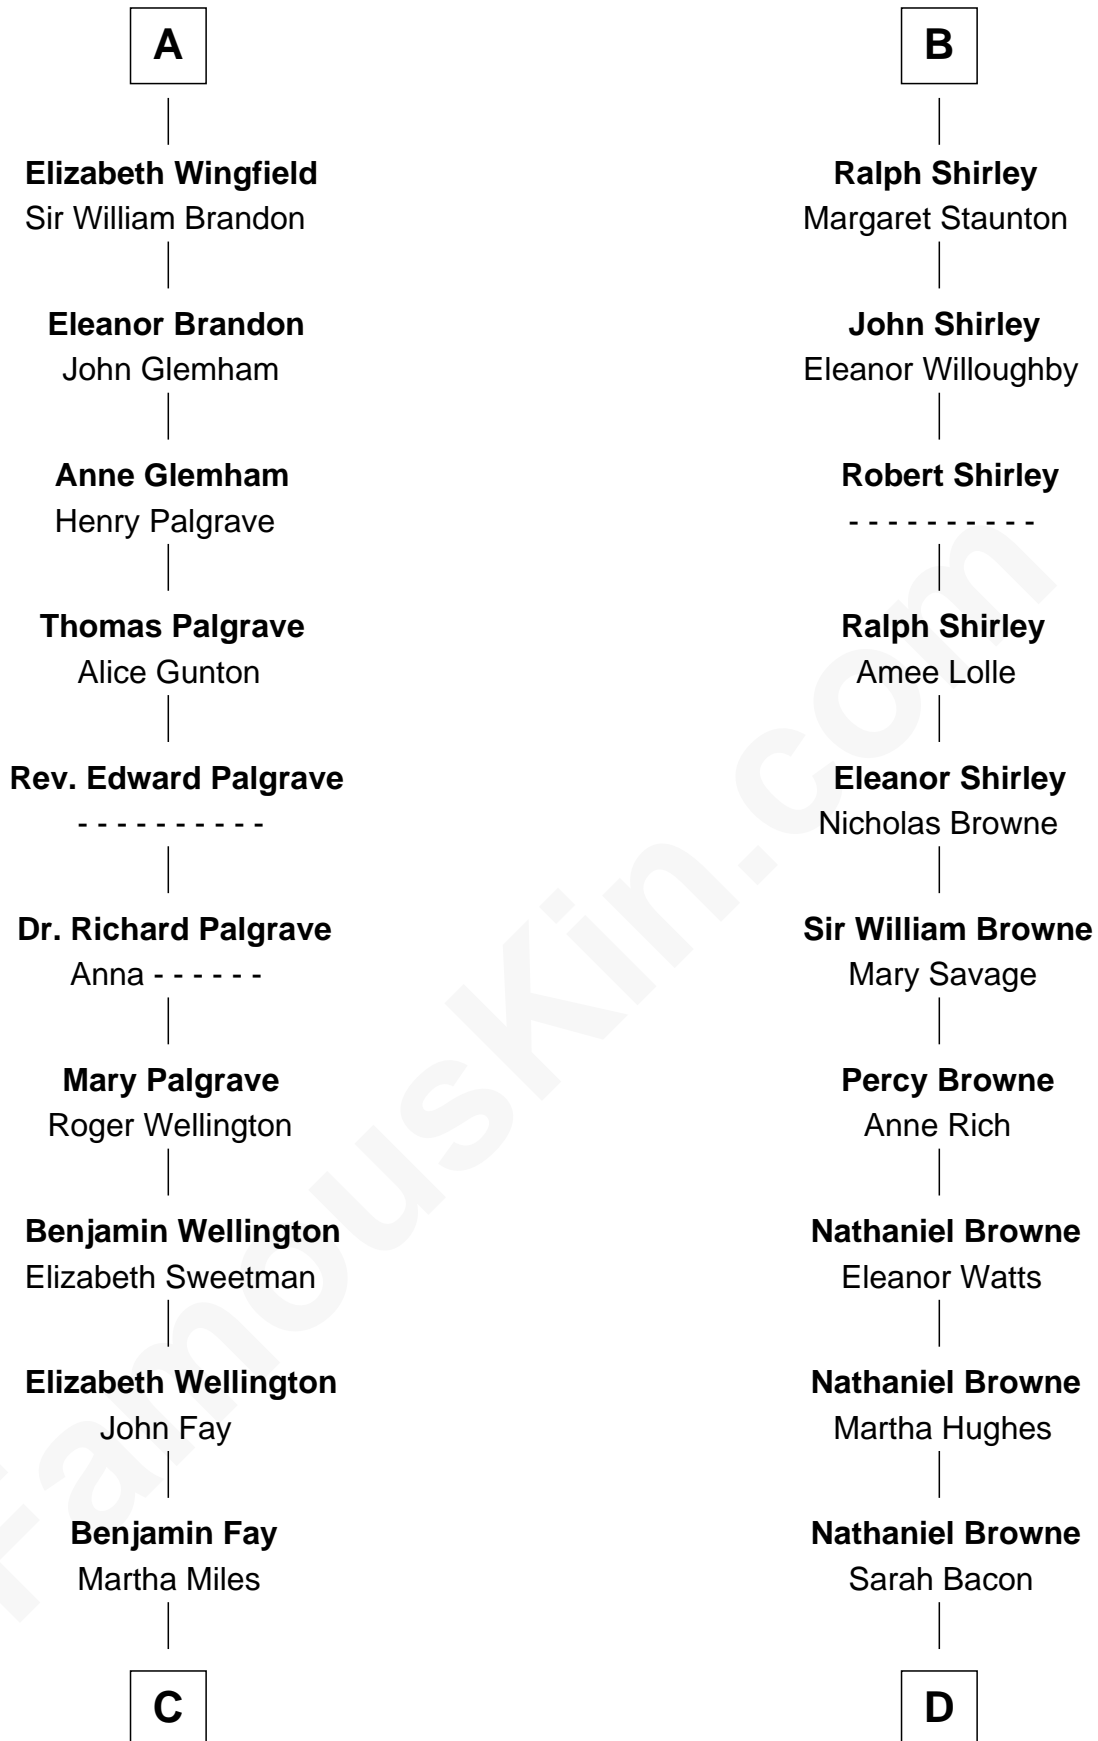

FamousKin.com

Relationship Chart of

Shubael D. Childs

Founder of S.D. Childs & Company

19th cousin 2 times removed of

William Henry Moore

Co-Founder, U.S. Steel and Nabisco

C

George Beckwith

George Beckwith

Rachel Marsh

George Beckwith

Mary Bradley

Rachael Arvilla Beckwith

Nathaniel Ford Moore

William Henry Moore