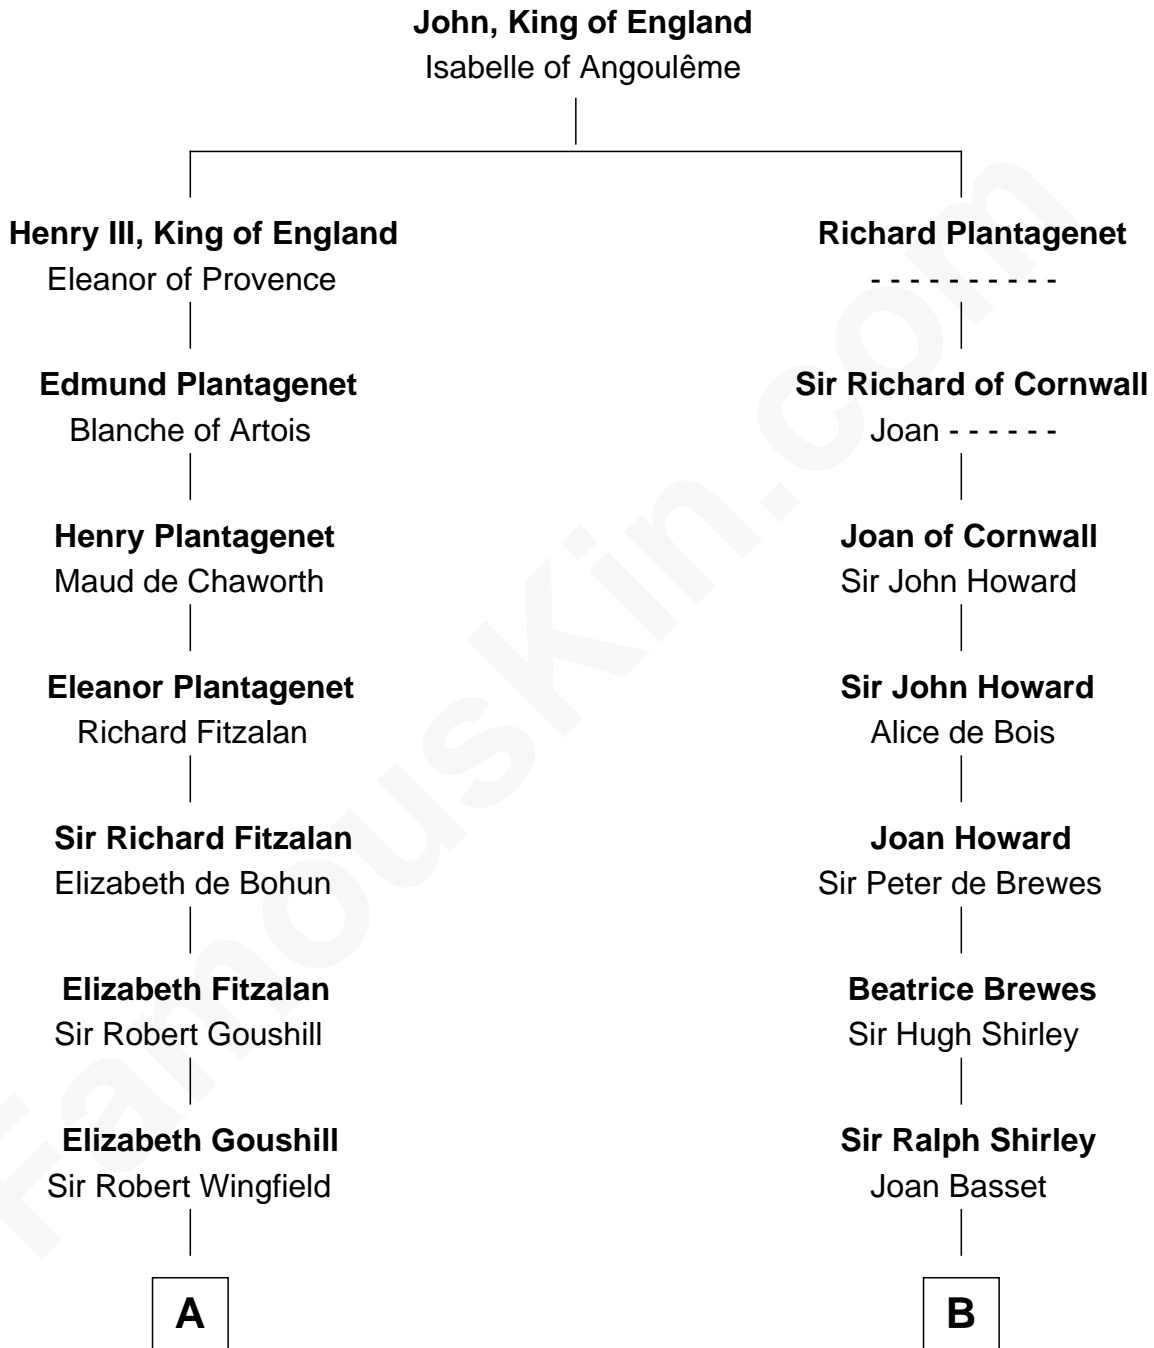

FamousKin.com

Relationship Chart of

Shubael D. Childs

Founder of S.D. Childs & Company

19th cousin 2 times removed of

William Henry Moore

Co-Founder, U.S. Steel and Nabisco

C

George Beckwith

George Beckwith

Rachel Marsh

George Beckwith

Mary Bradley

Rachael Arvilla Beckwith

Nathaniel Ford Moore

William Henry Moore