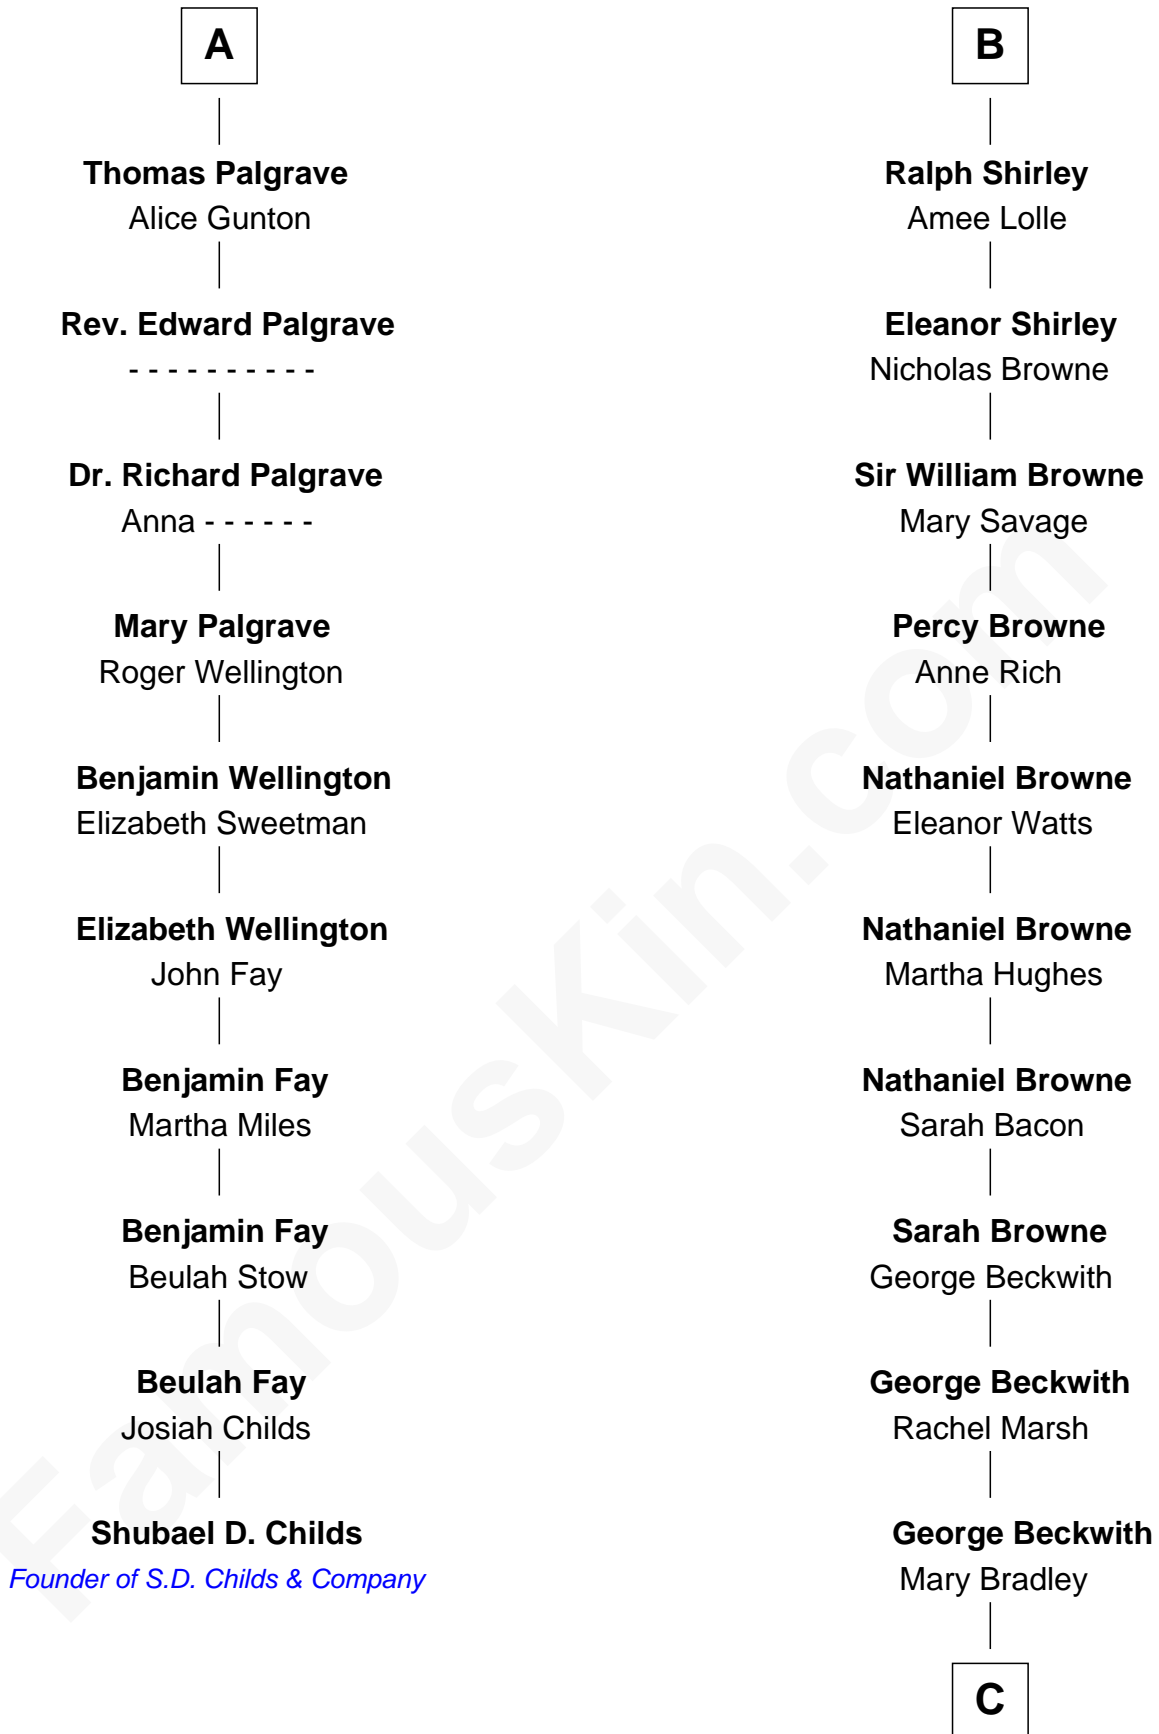

FamousKin.com

Relationship Chart of

Shubael D. Childs

Founder of S.D. Childs & Company

16th cousin 2 times removed of

William Henry Moore

Co-Founder, U.S. Steel and Nabisco

C

Rachael Arvilla Beckwith

Nathaniel Ford Moore

William Henry Moore

Co-Founder, U.S. Steel and Nabisco

FamousKin.com