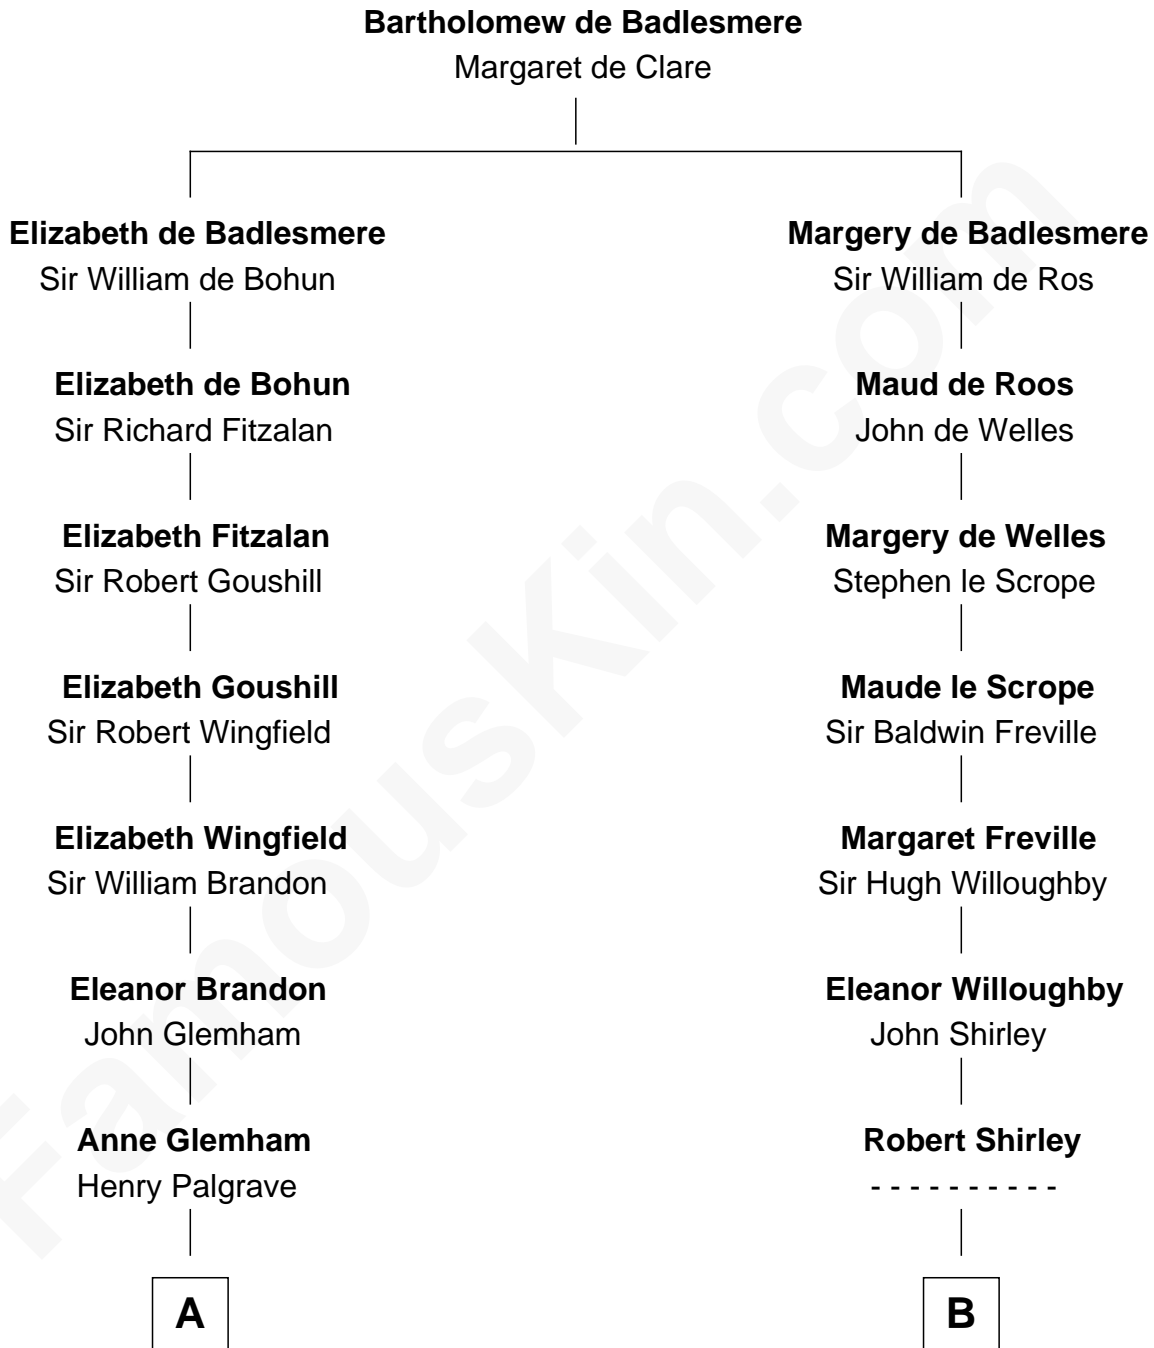

FamousKin.com

Relationship Chart of

Shubael D. Childs

Founder of S.D. Childs & Company

16th cousin 2 times removed of

William Henry Moore

Co-Founder, U.S. Steel and Nabisco

C

Rachael Arvilla Beckwith

Nathaniel Ford Moore

William Henry Moore

Co-Founder, U.S. Steel and Nabisco

FamousKin.com