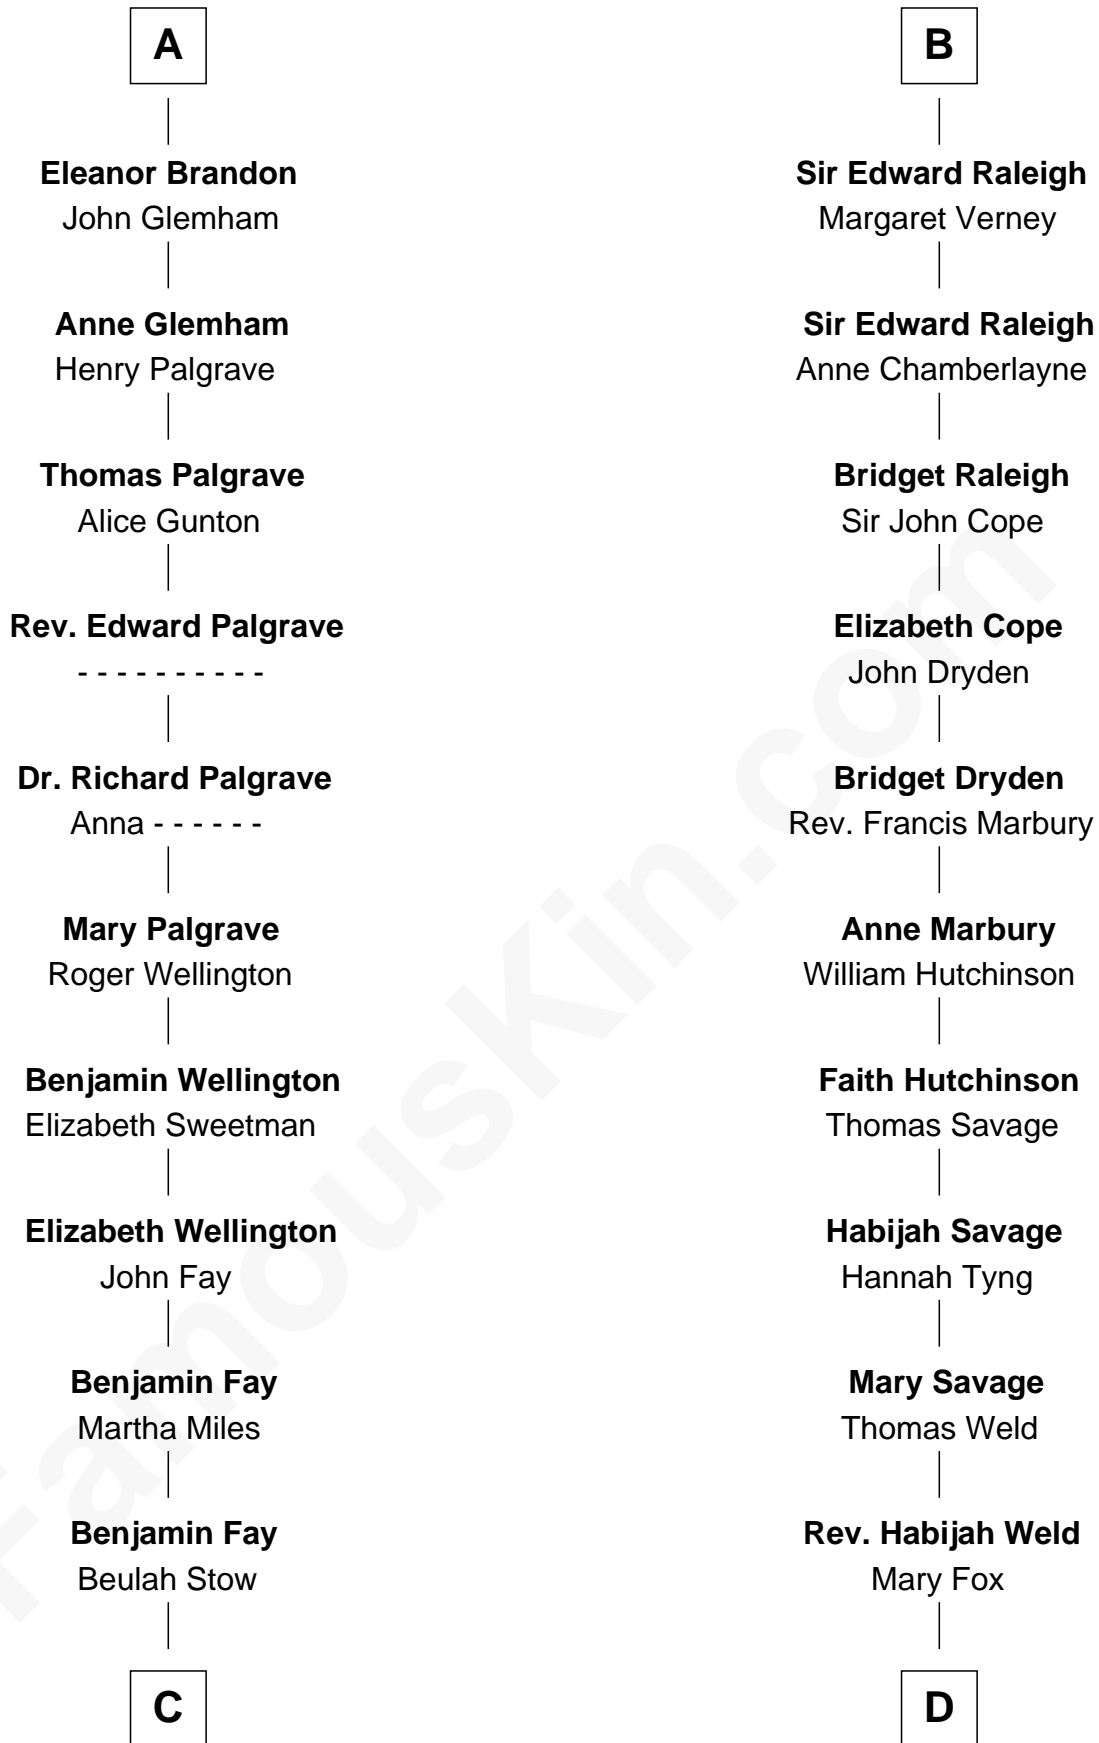

FamousKin.com

Relationship Chart of

Shubael D. Childs

Founder of S.D. Childs & Company

18th cousin 2 times removed of

Melville Fuller

8th Chief Justice of the U.S. Supreme Court

C

Beulah Fay
Josiah Childs

Shubael D. Childs
Founder of S.D. Childs & Company

D

Hannah Weld
Rev. Caleb Fuller

Henry Weld Fuller
Esther Gould

Frederick Augustus Fuller
Catherine Martin Weston

Melville Fuller
8th U.S. Chief Justice