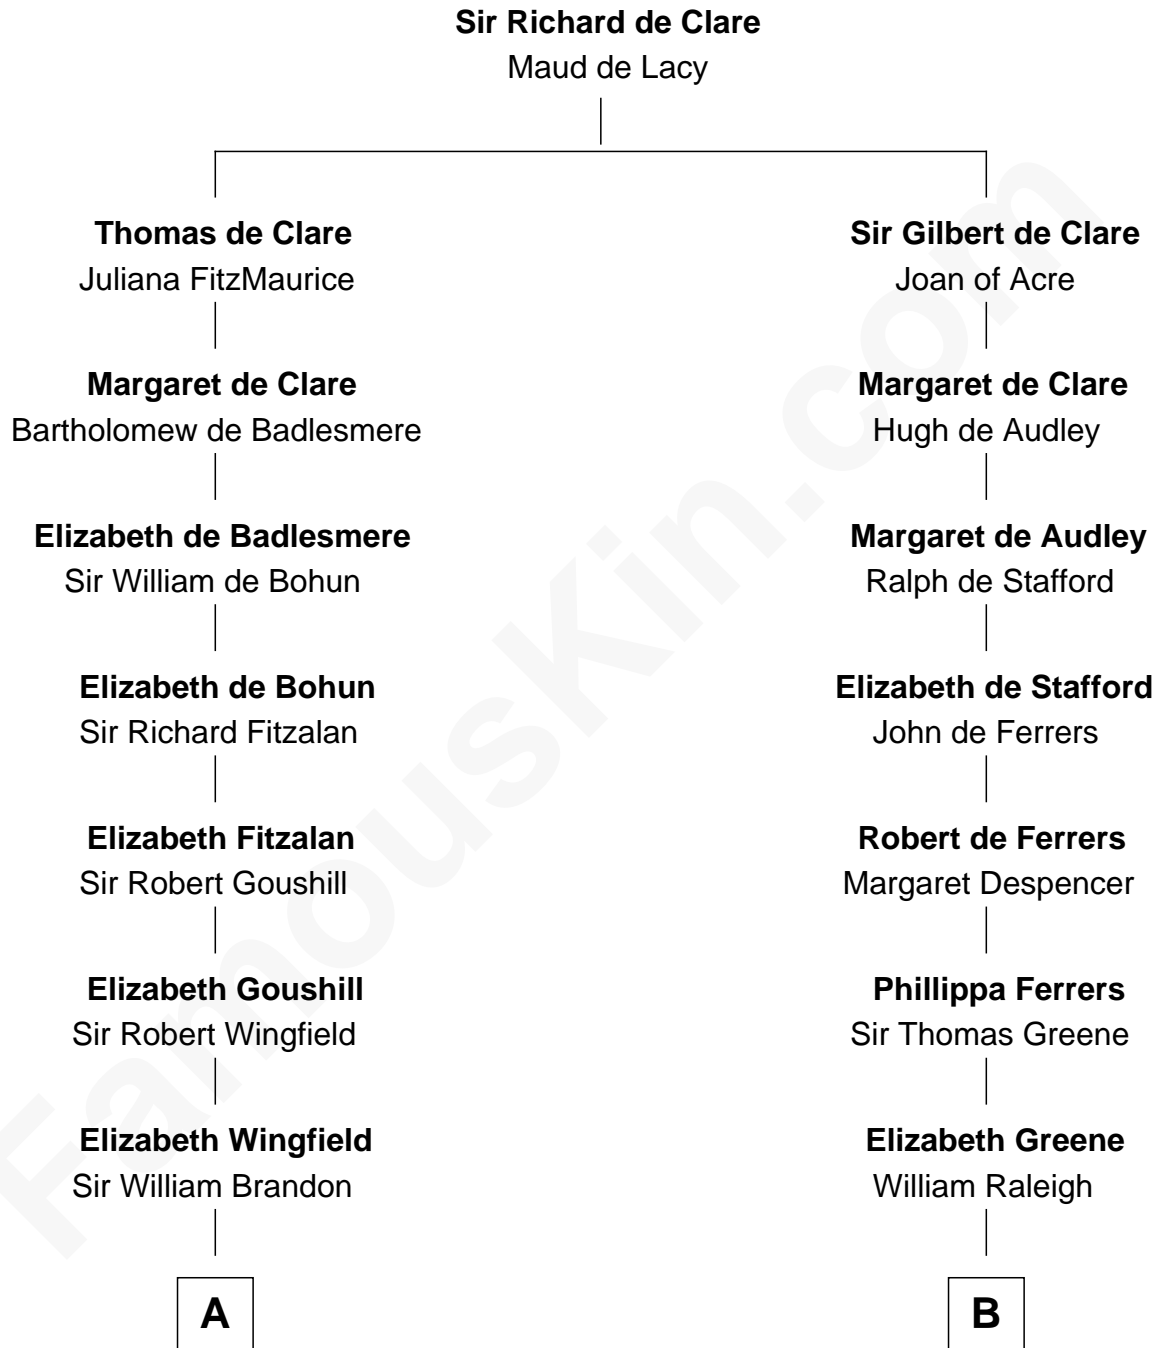

FamousKin.com

Relationship Chart of

Shubael D. Childs

Founder of S.D. Childs & Company

18th cousin 2 times removed of

Melville Fuller

8th Chief Justice of the U.S. Supreme Court

C

Beulah Fay
Josiah Childs

Shubael D. Childs
Founder of S.D. Childs & Company

D

Hannah Weld
Rev. Caleb Fuller

Henry Weld Fuller
Esther Gould

Frederick Augustus Fuller
Catherine Martin Weston

Melville Fuller
8th U.S. Chief Justice