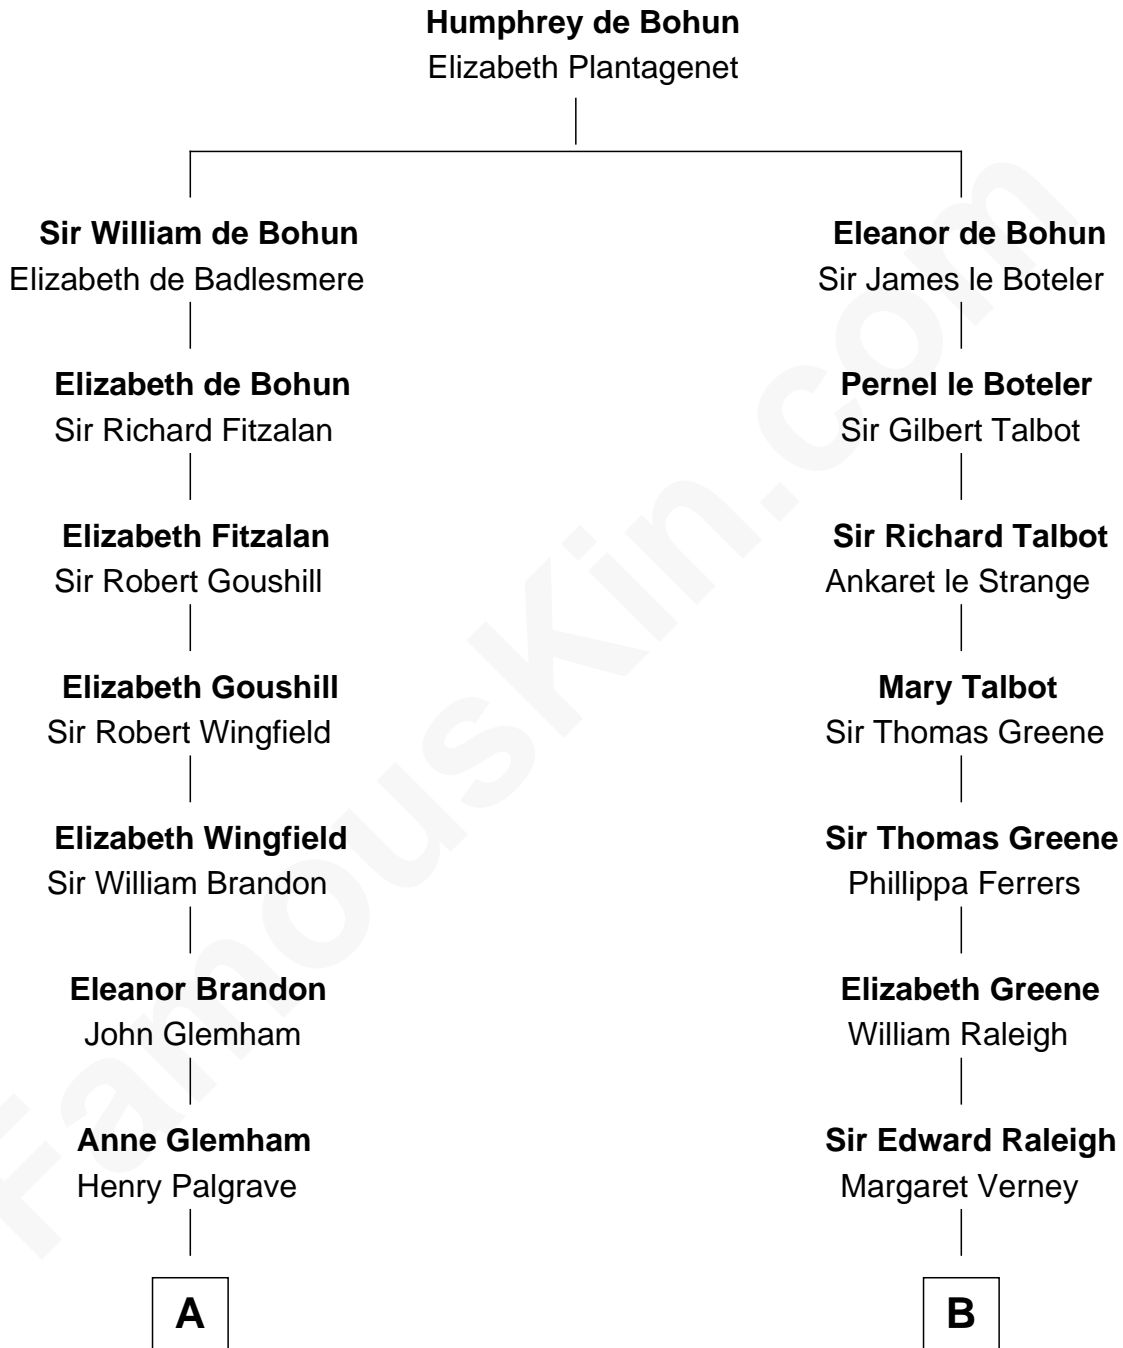

FamousKin.com

Relationship Chart of

Shubael D. Childs

Founder of S.D. Childs & Company

16th cousin 3 times removed of

Melville Fuller

8th Chief Justice of the U.S. Supreme Court

C

Henry Weld Fuller

Esther Gould

Frederick Augustus Fuller

Catherine Martin Weston

Melville Fuller

8th U.S. Chief Justice

FamousKin.com