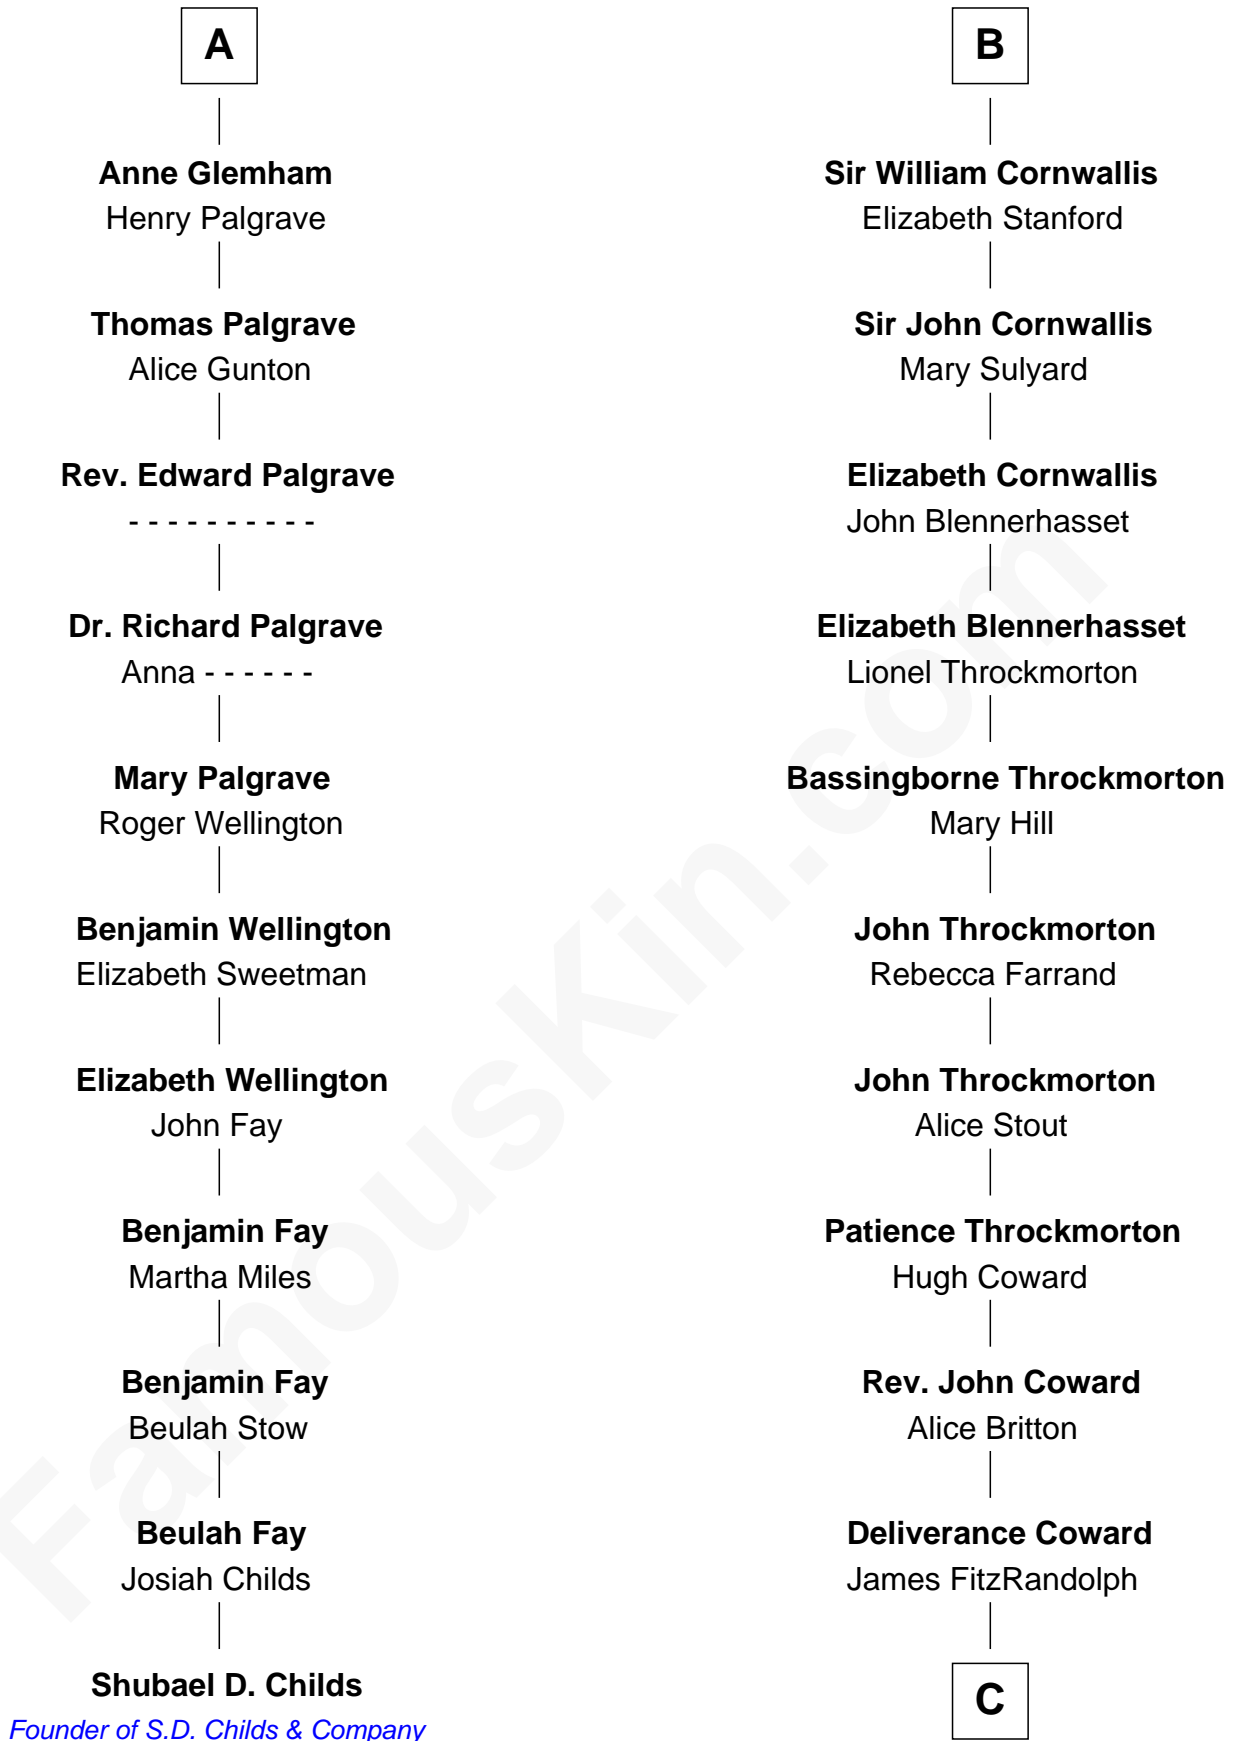

FamousKin.com

Relationship Chart of

Shubael D. Childs

Founder of S.D. Childs & Company

17th cousin 4 times removed of

Ben Ames Williams

Novelist and Short Story Author

C

—
Hannah FitzRandolph

William Longstreet

—
James Longstreet

Mary Anna Dent

—
Sarah Jane Longstreet

Charles Bingley Ames

—
Sarah Marshall Ames

Daniel Webster Williams