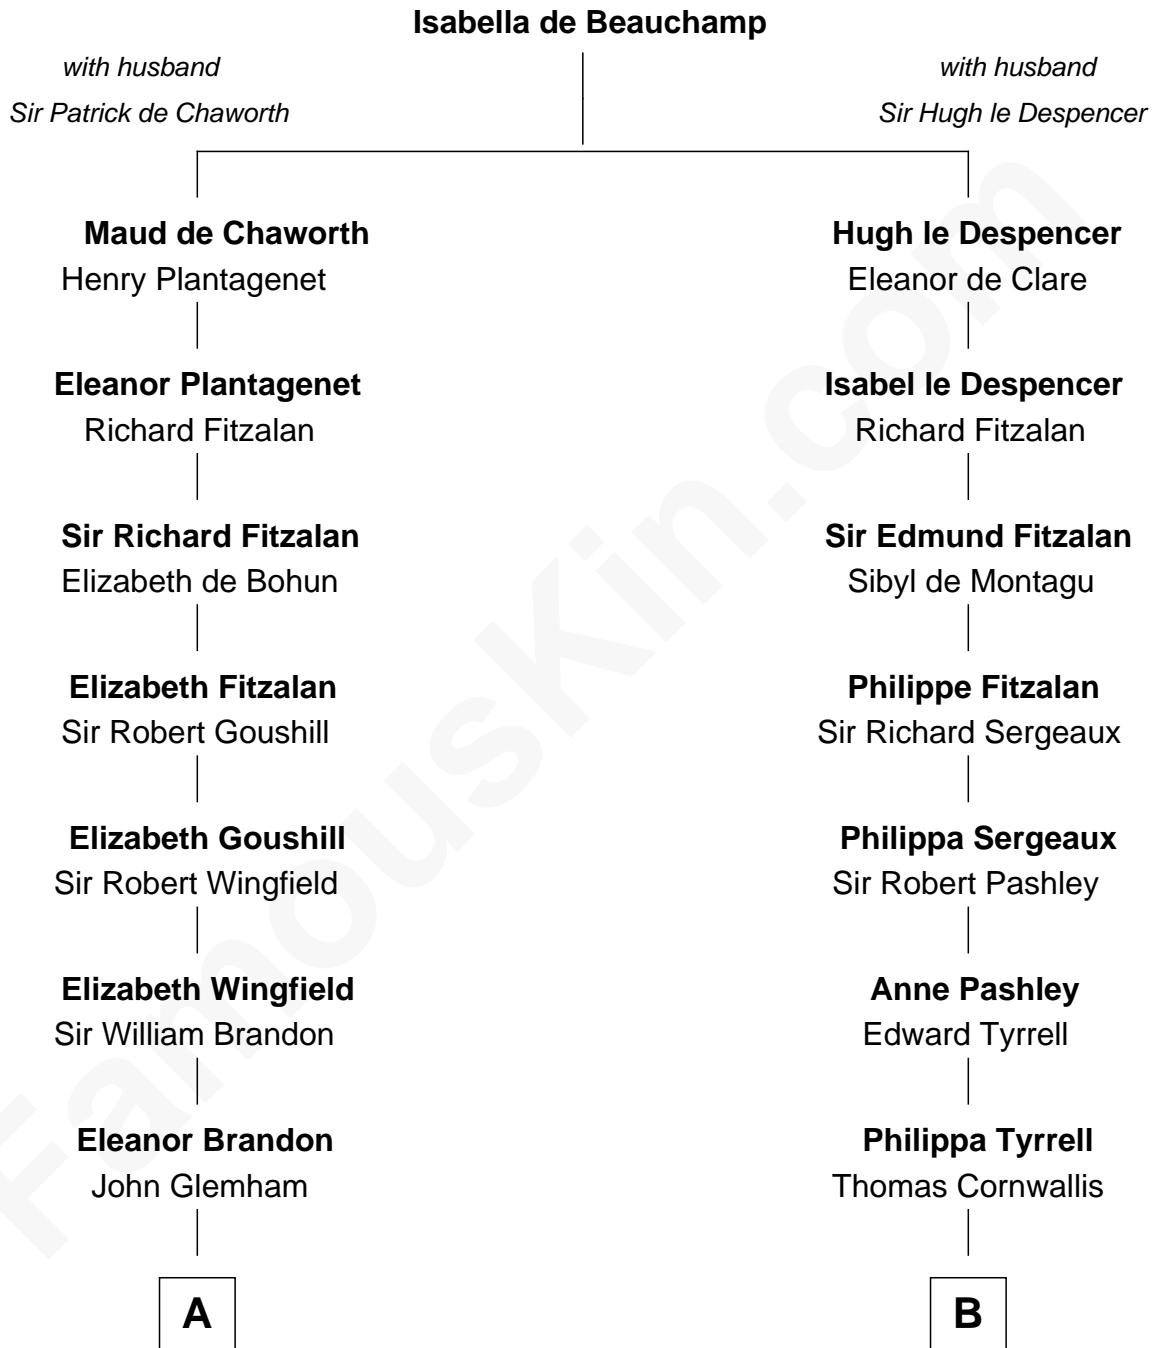

FamousKin.com

Relationship Chart of

Shubael D. Childs

Founder of S.D. Childs & Company

17th cousin 4 times removed of

Ben Ames Williams

Novelist and Short Story Author

C

—
Hannah FitzRandolph

William Longstreet

—
James Longstreet

Mary Anna Dent

—
Sarah Jane Longstreet

Charles Bingley Ames

—
Sarah Marshall Ames

Daniel Webster Williams