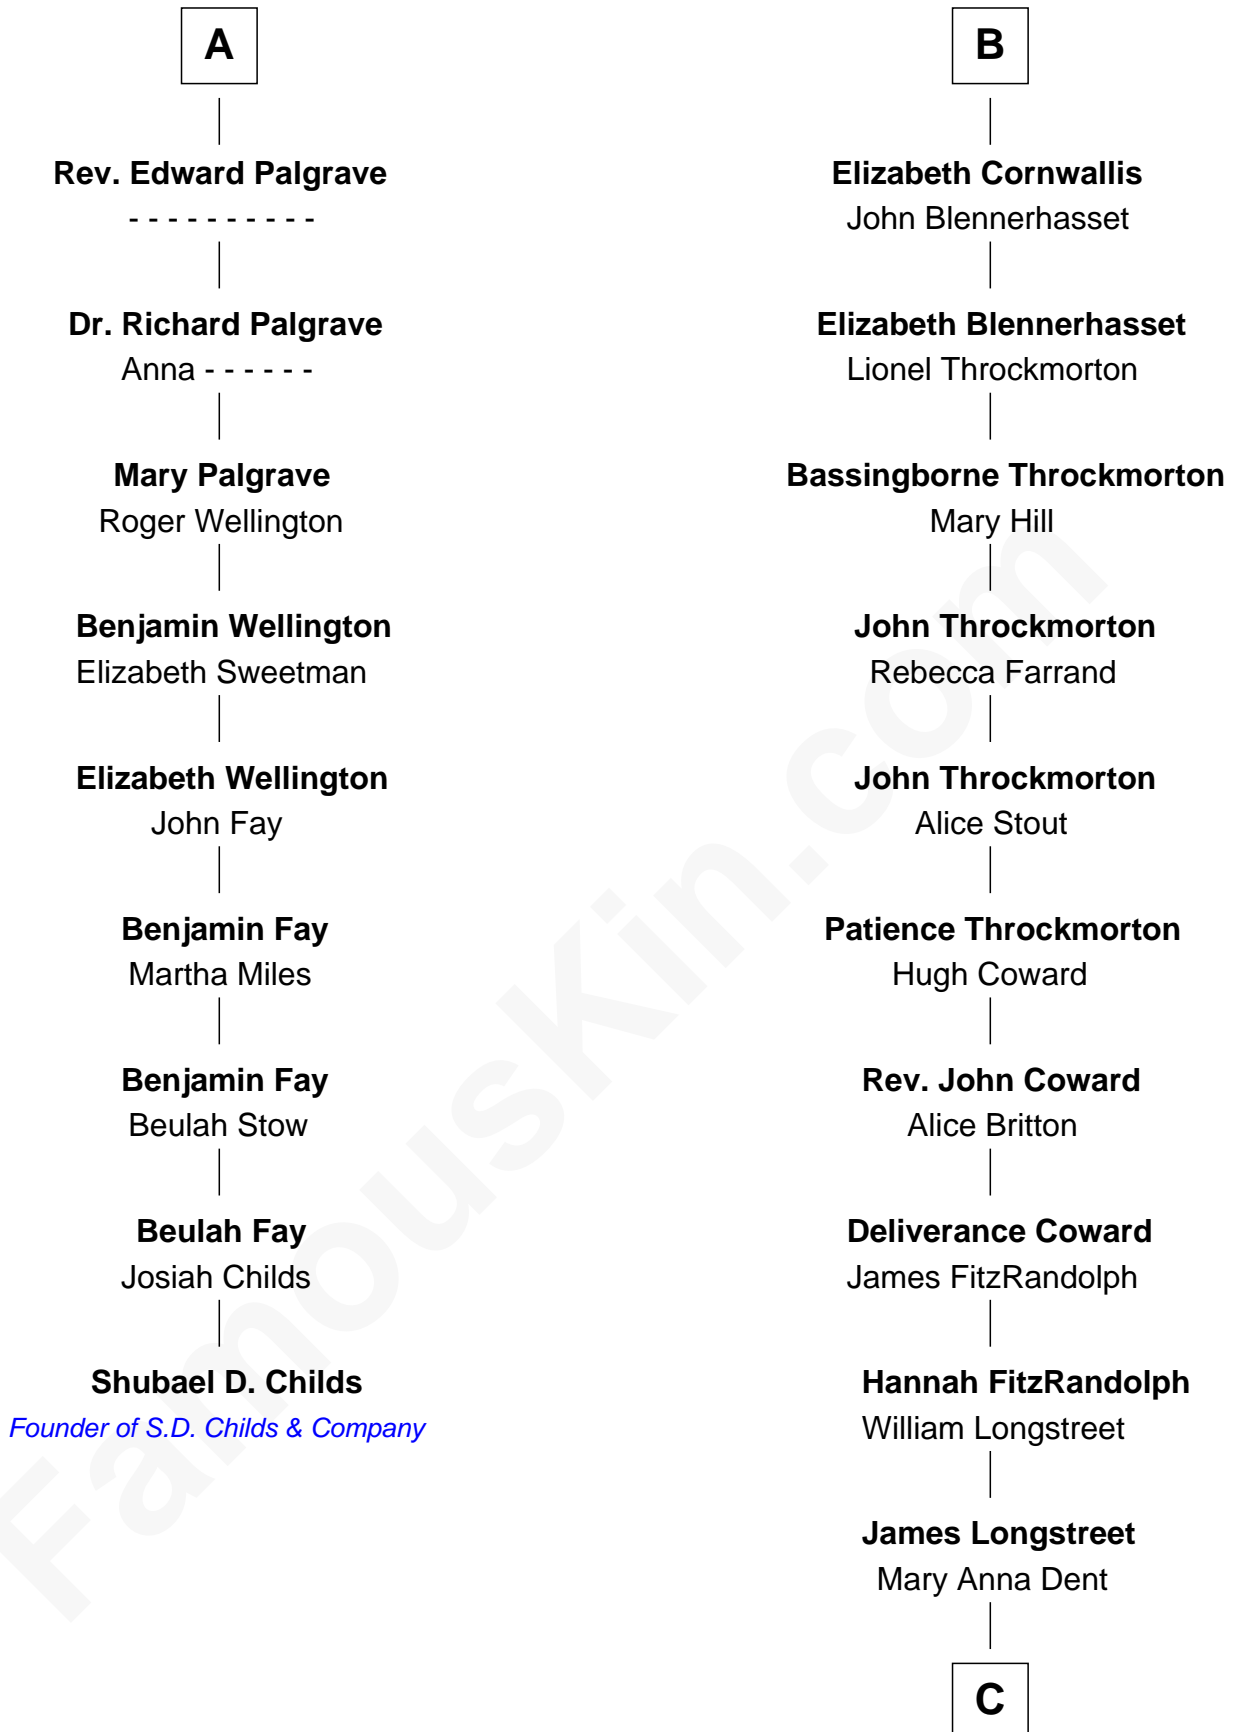

FamousKin.com

Relationship Chart of

Shubael D. Childs

Founder of S.D. Childs & Company

15th cousin 4 times removed of

Ben Ames Williams

Novelist and Short Story Author

C

—
Sarah Jane Longstreet

Charles Bingley Ames

—
Sarah Marshall Ames

Daniel Webster Williams

—
Ben Ames Williams

Novelist and Short Story Author

FamousKin.com