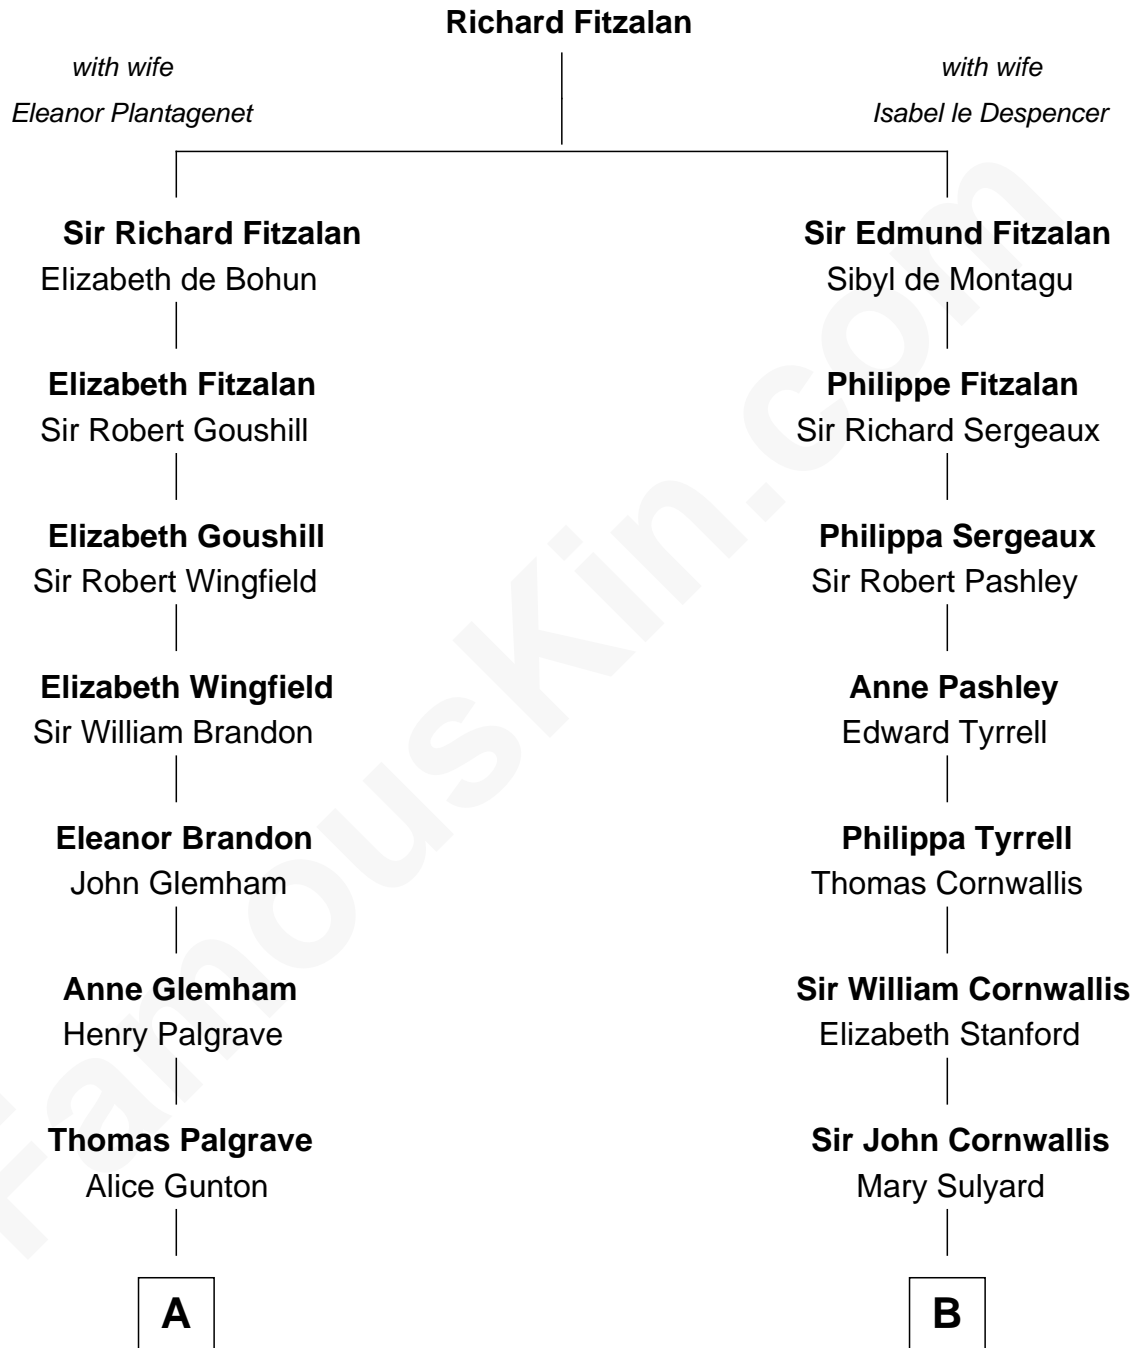

FamousKin.com

Relationship Chart of

Shubael D. Childs

Founder of S.D. Childs & Company

15th cousin 4 times removed of

Ben Ames Williams

Novelist and Short Story Author

C

—
Sarah Jane Longstreet

Charles Bingley Ames

—
Sarah Marshall Ames

Daniel Webster Williams

—
Ben Ames Williams

Novelist and Short Story Author

FamousKin.com