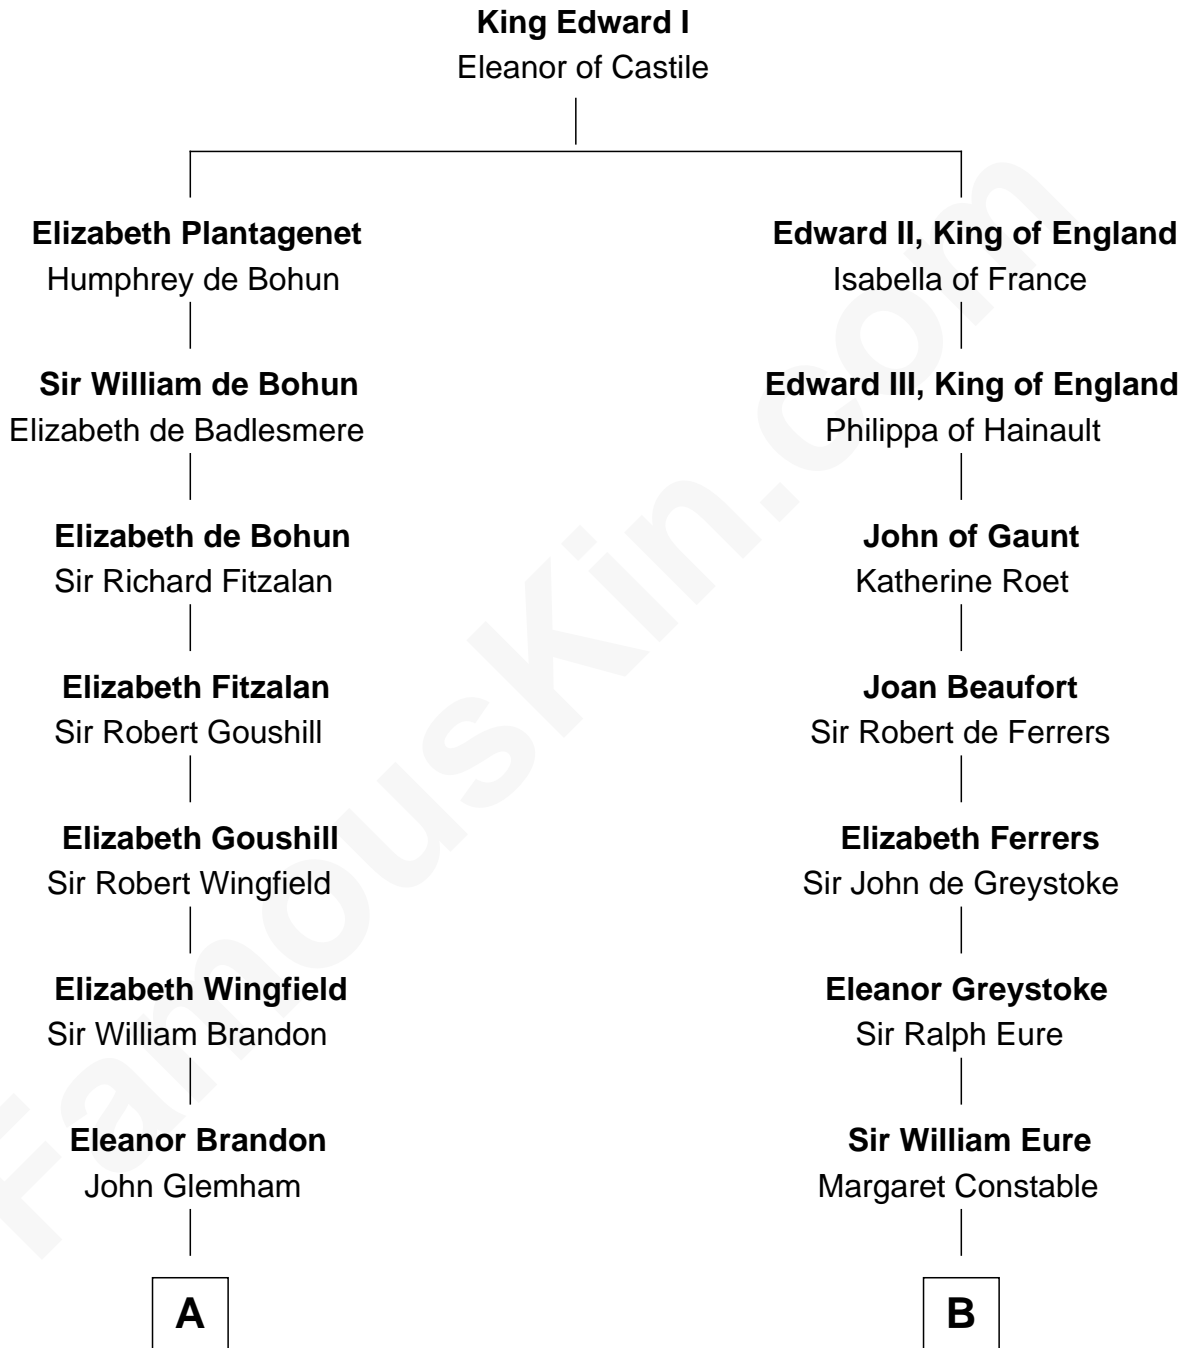

FamousKin.com

Relationship Chart of

Shubael D. Childs

Founder of S.D. Childs & Company

17th cousin 3 times removed of

William Howard Taft

27th U.S. President

C

Rhoda Rawson

Aaron Taft

Peter Rawson Taft

Sylvia Howard

Alphonso Taft

Louisa Maria Torrey

William Howard Taft

27th U.S. President