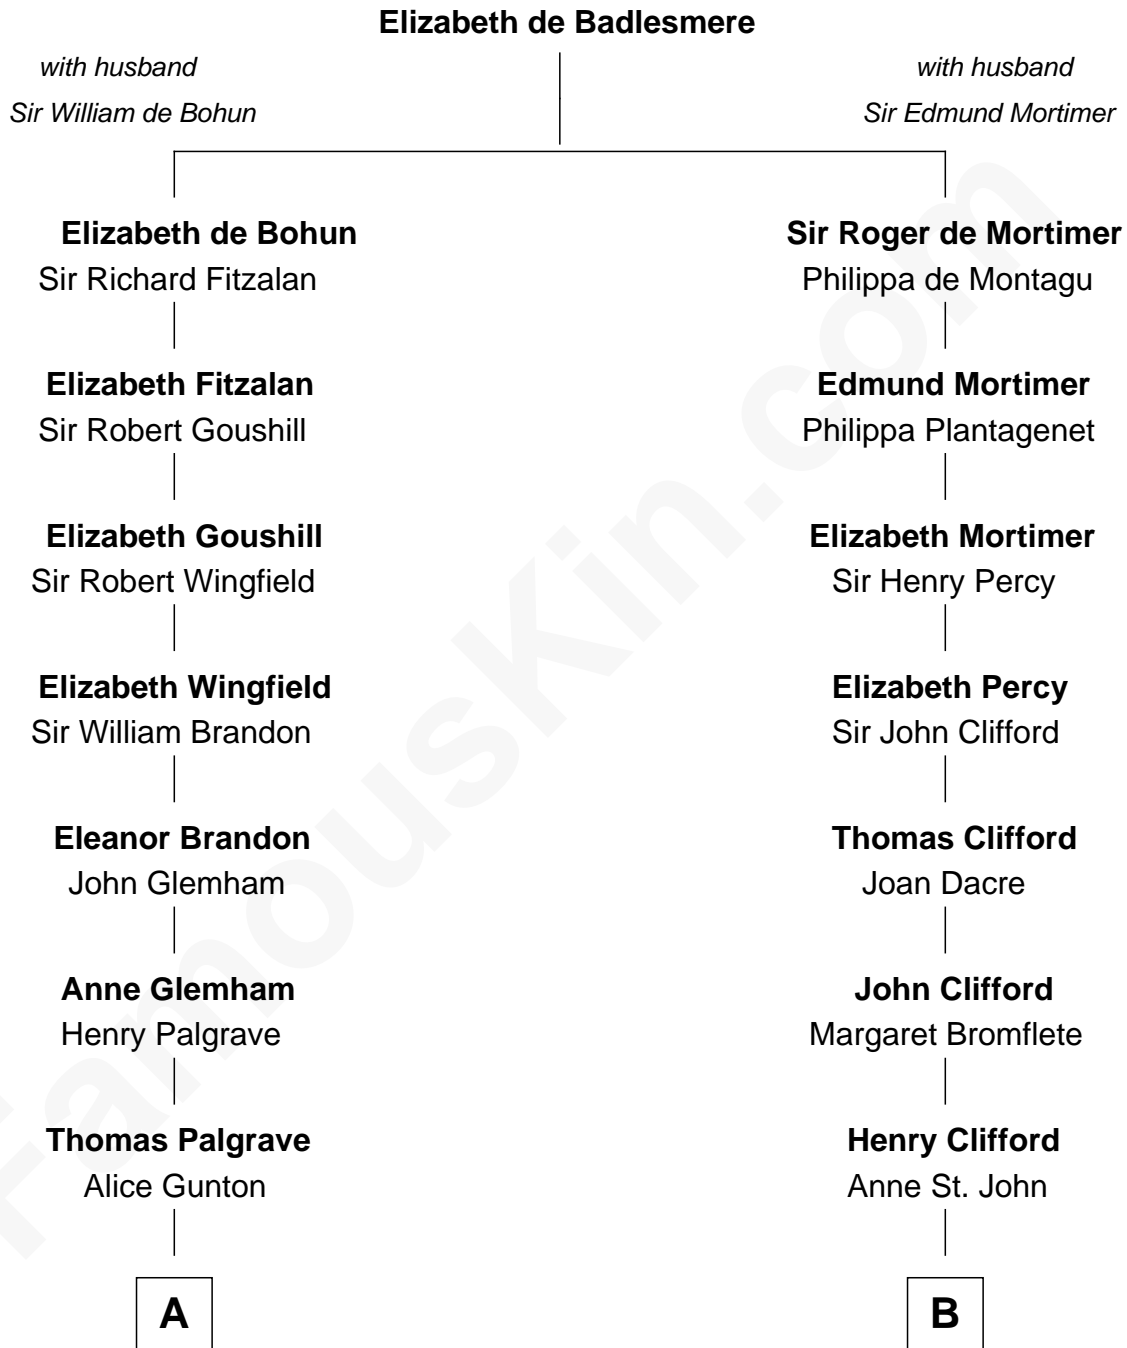

FamousKin.com

Relationship Chart of

Shubael D. Childs

Founder of S.D. Childs & Company

15th cousin 4 times removed of

William Howard Taft

27th U.S. President

C

Peter Rawson Taft

Sylvia Howard

Alphonso Taft

Louisa Maria Torrey

William Howard Taft

27th U.S. President

FamousKin.com