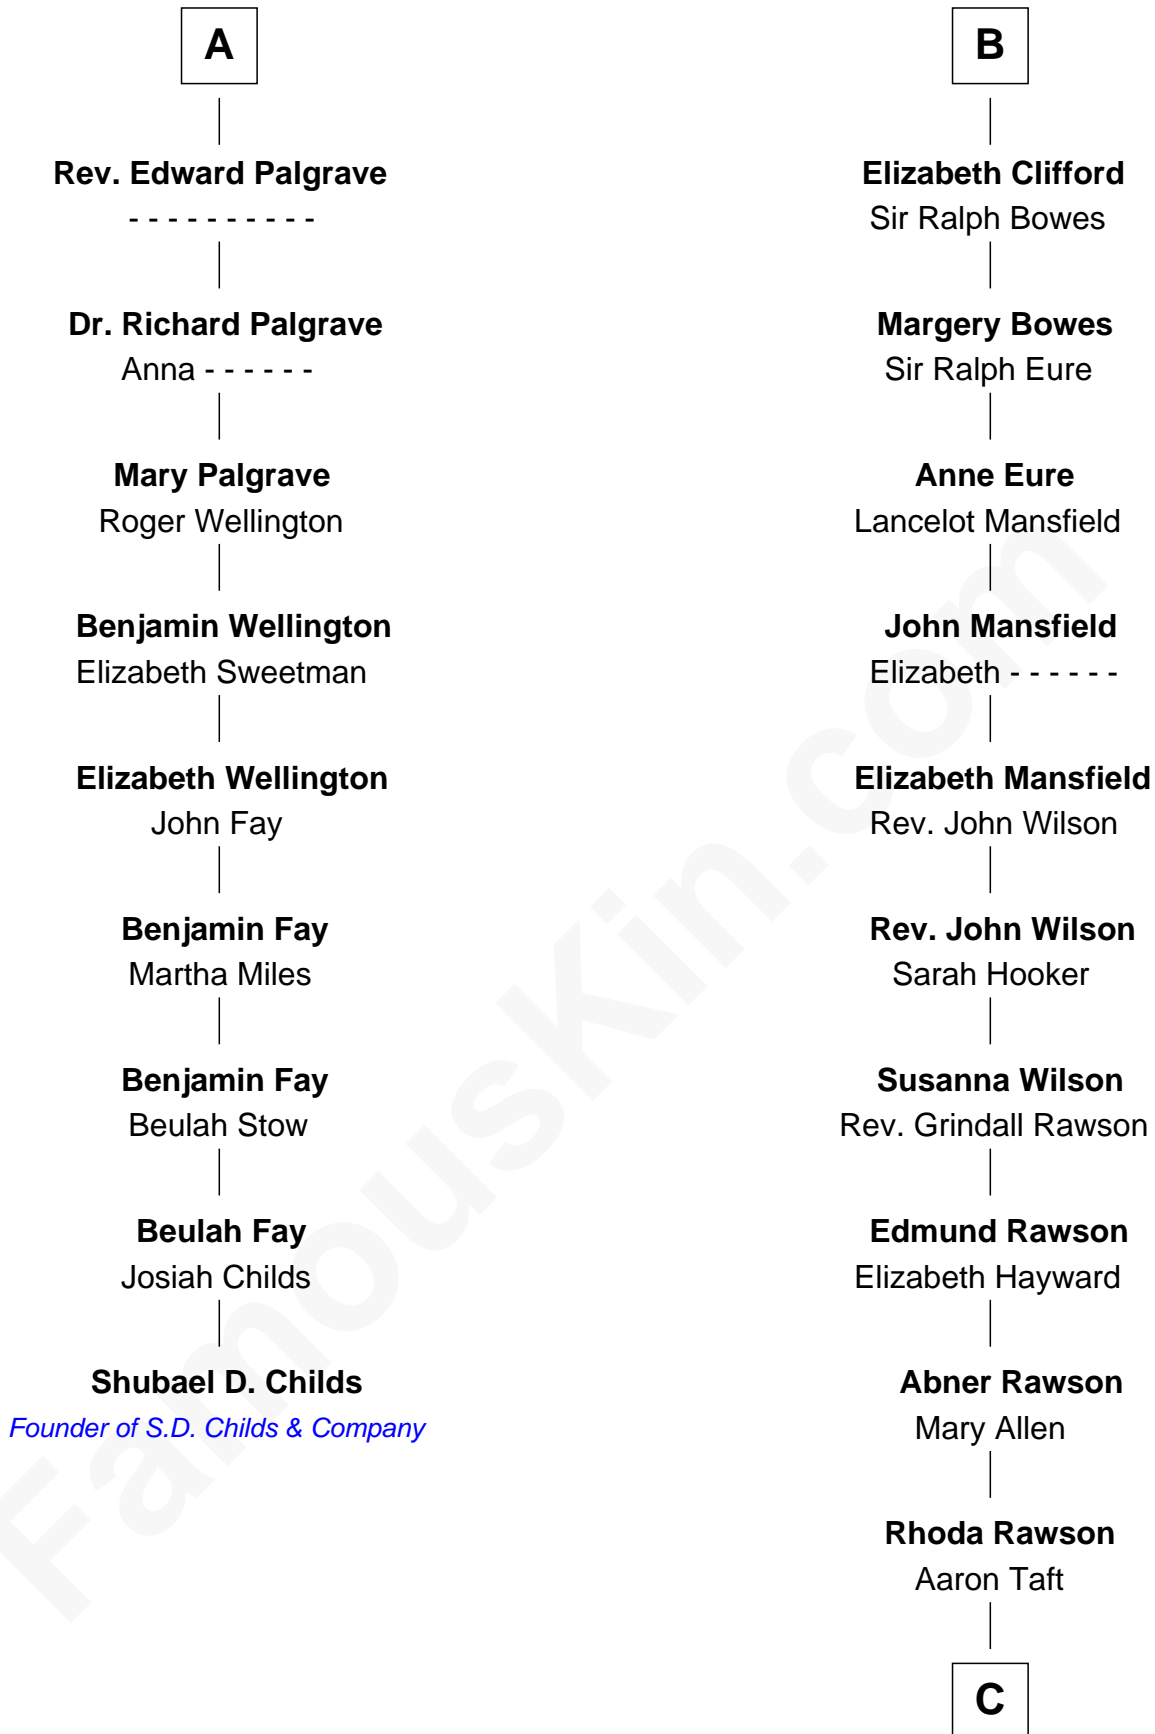

FamousKin.com

Relationship Chart of

Shubael D. Childs

Founder of S.D. Childs & Company

15th cousin 4 times removed of

William Howard Taft

27th U.S. President

C

Peter Rawson Taft

Sylvia Howard

Alphonso Taft

Louisa Maria Torrey

William Howard Taft

27th U.S. President

FamousKin.com