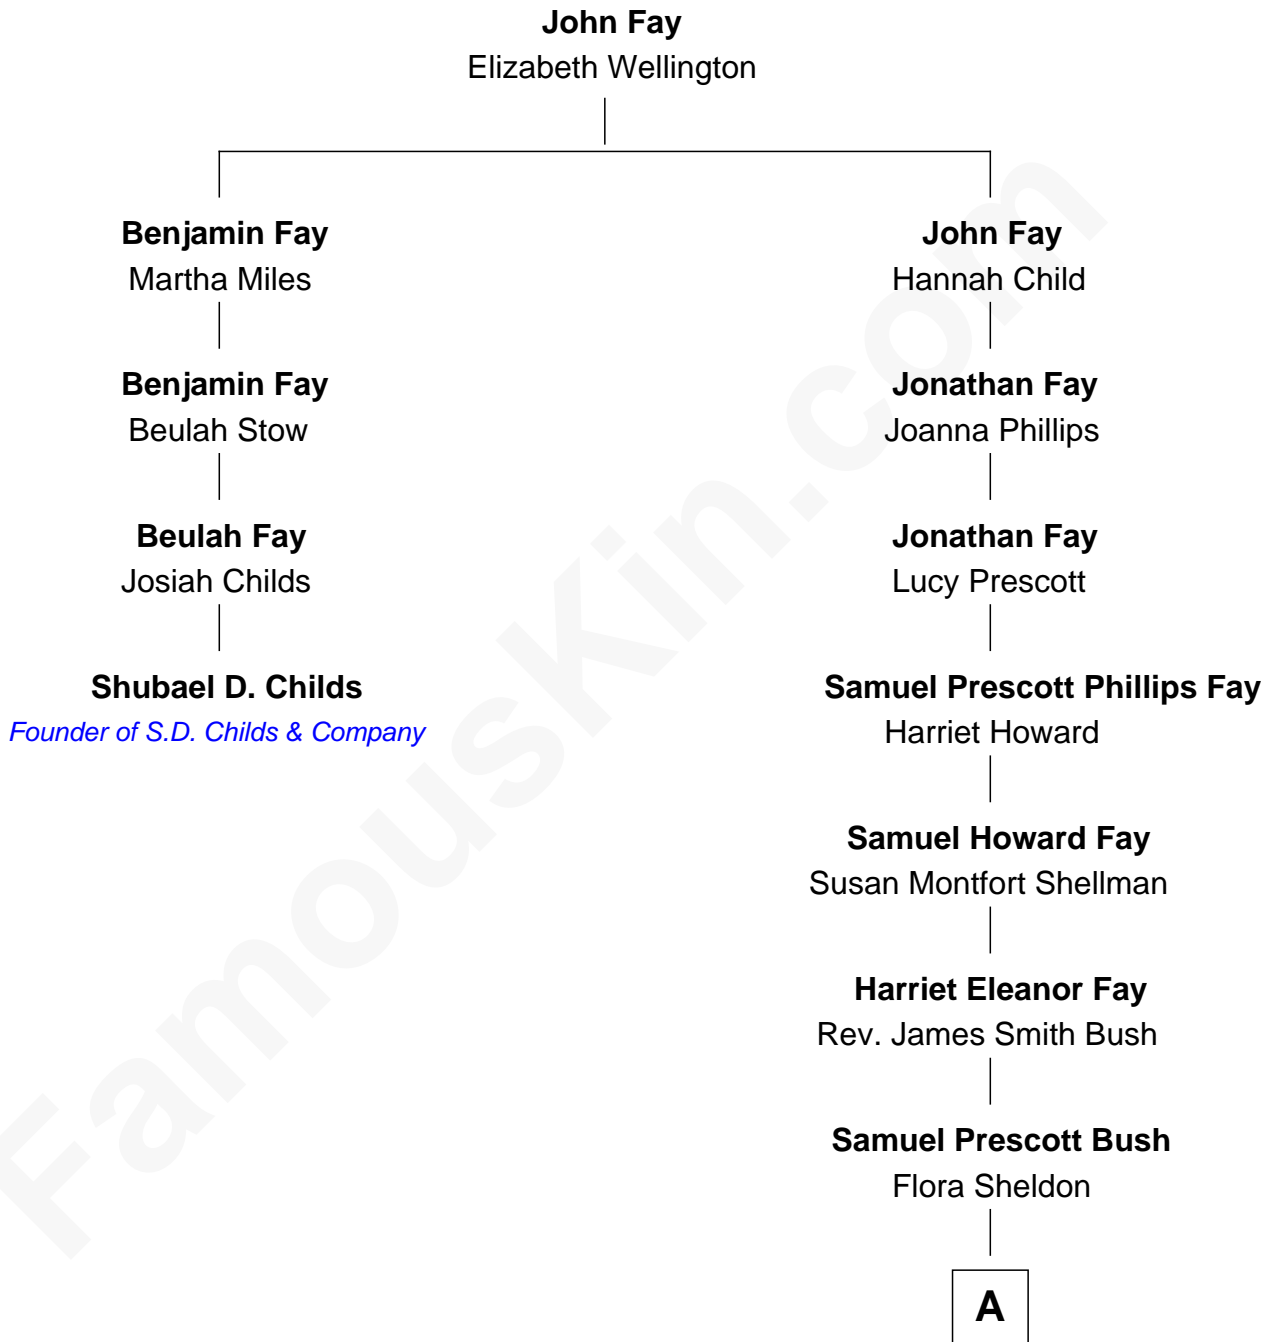

FamousKin.com

Relationship Chart of

Shubael D. Childs

Founder of S.D. Childs & Company

3rd cousin 6 times removed of

Jonathan Bush

Co-founder and CEO of athenahealth

A

—
Prescott Sheldon Bush

Dorothy Wear Walker

—
Jonathan James Bush

Josephine Colwell Bradley

—
Jonathan Bush

Co-founder and CEO of athenahealth

FamousKin.com